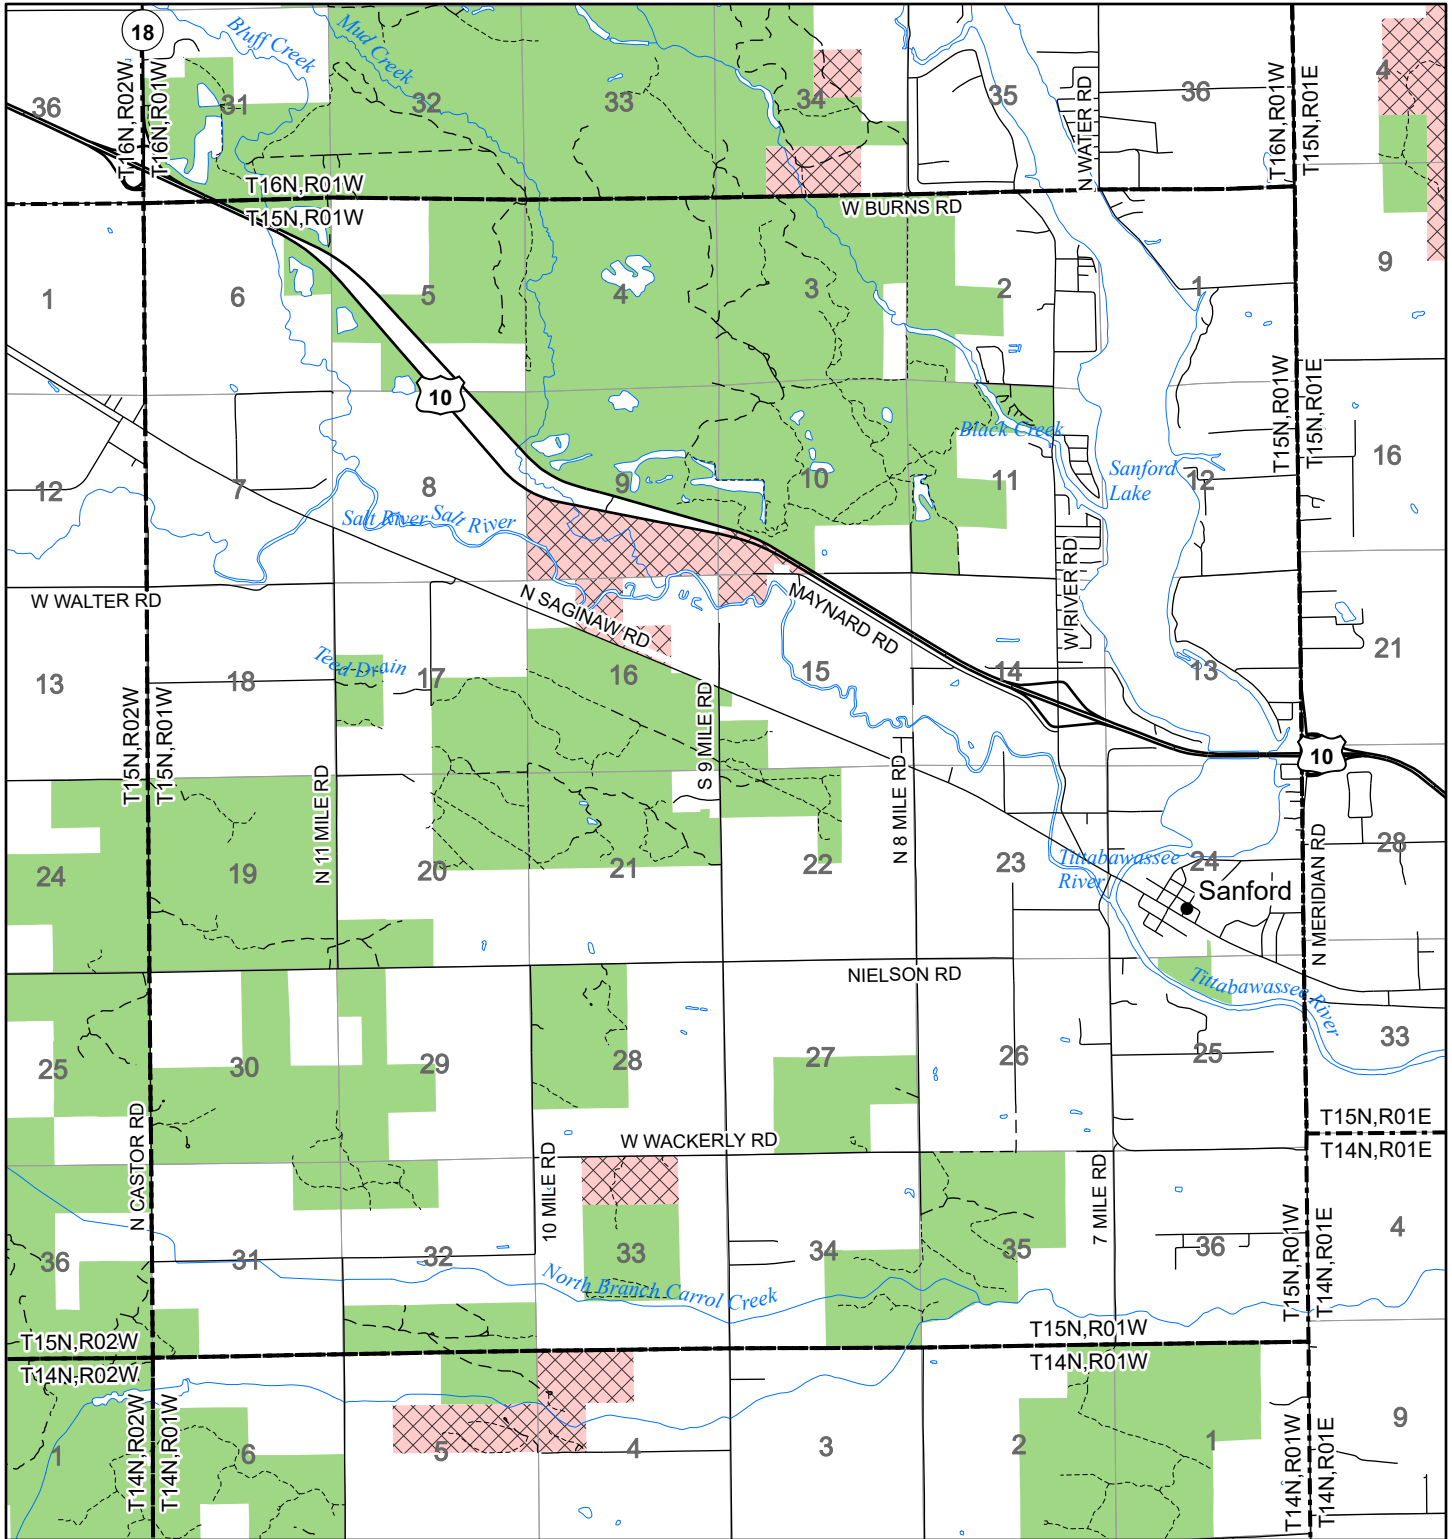

2022 Fuelwood Collection Map

T15N,R01W

MIDLAND CO.

- Open to Fuelwood Collection
- Open (Recently Closed Timber Sale)
- State land closed to fuelwood collection
- Snowmobile trail

Effective: April 1, 2022