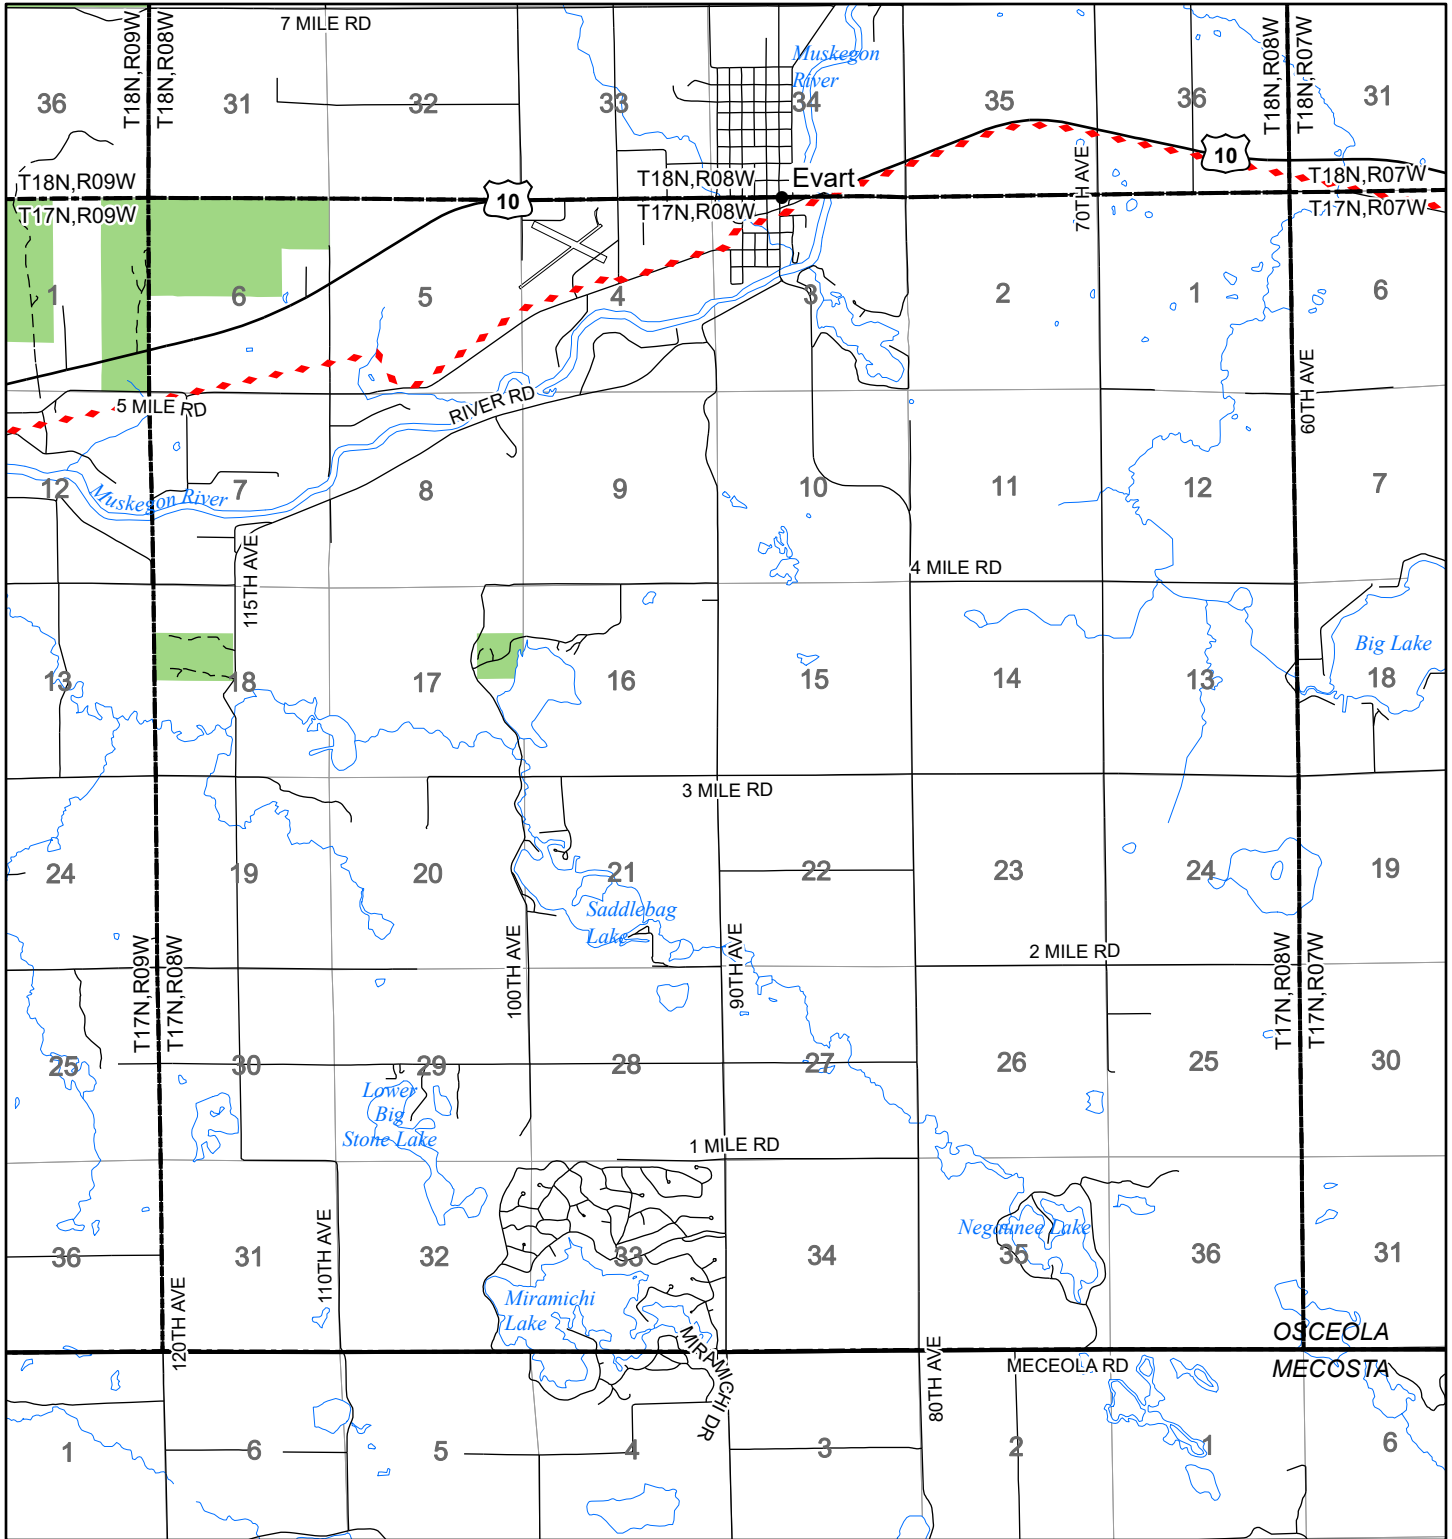

2022 Fuelwood Collection Map

T17N,R08W

OSCEOLA CO.

- Open to Fuelwood Collection
- Open (Recently Closed Timber Sale)
- State land closed to fuelwood collection
- Snowmobile trail

Effective: April 1, 2022