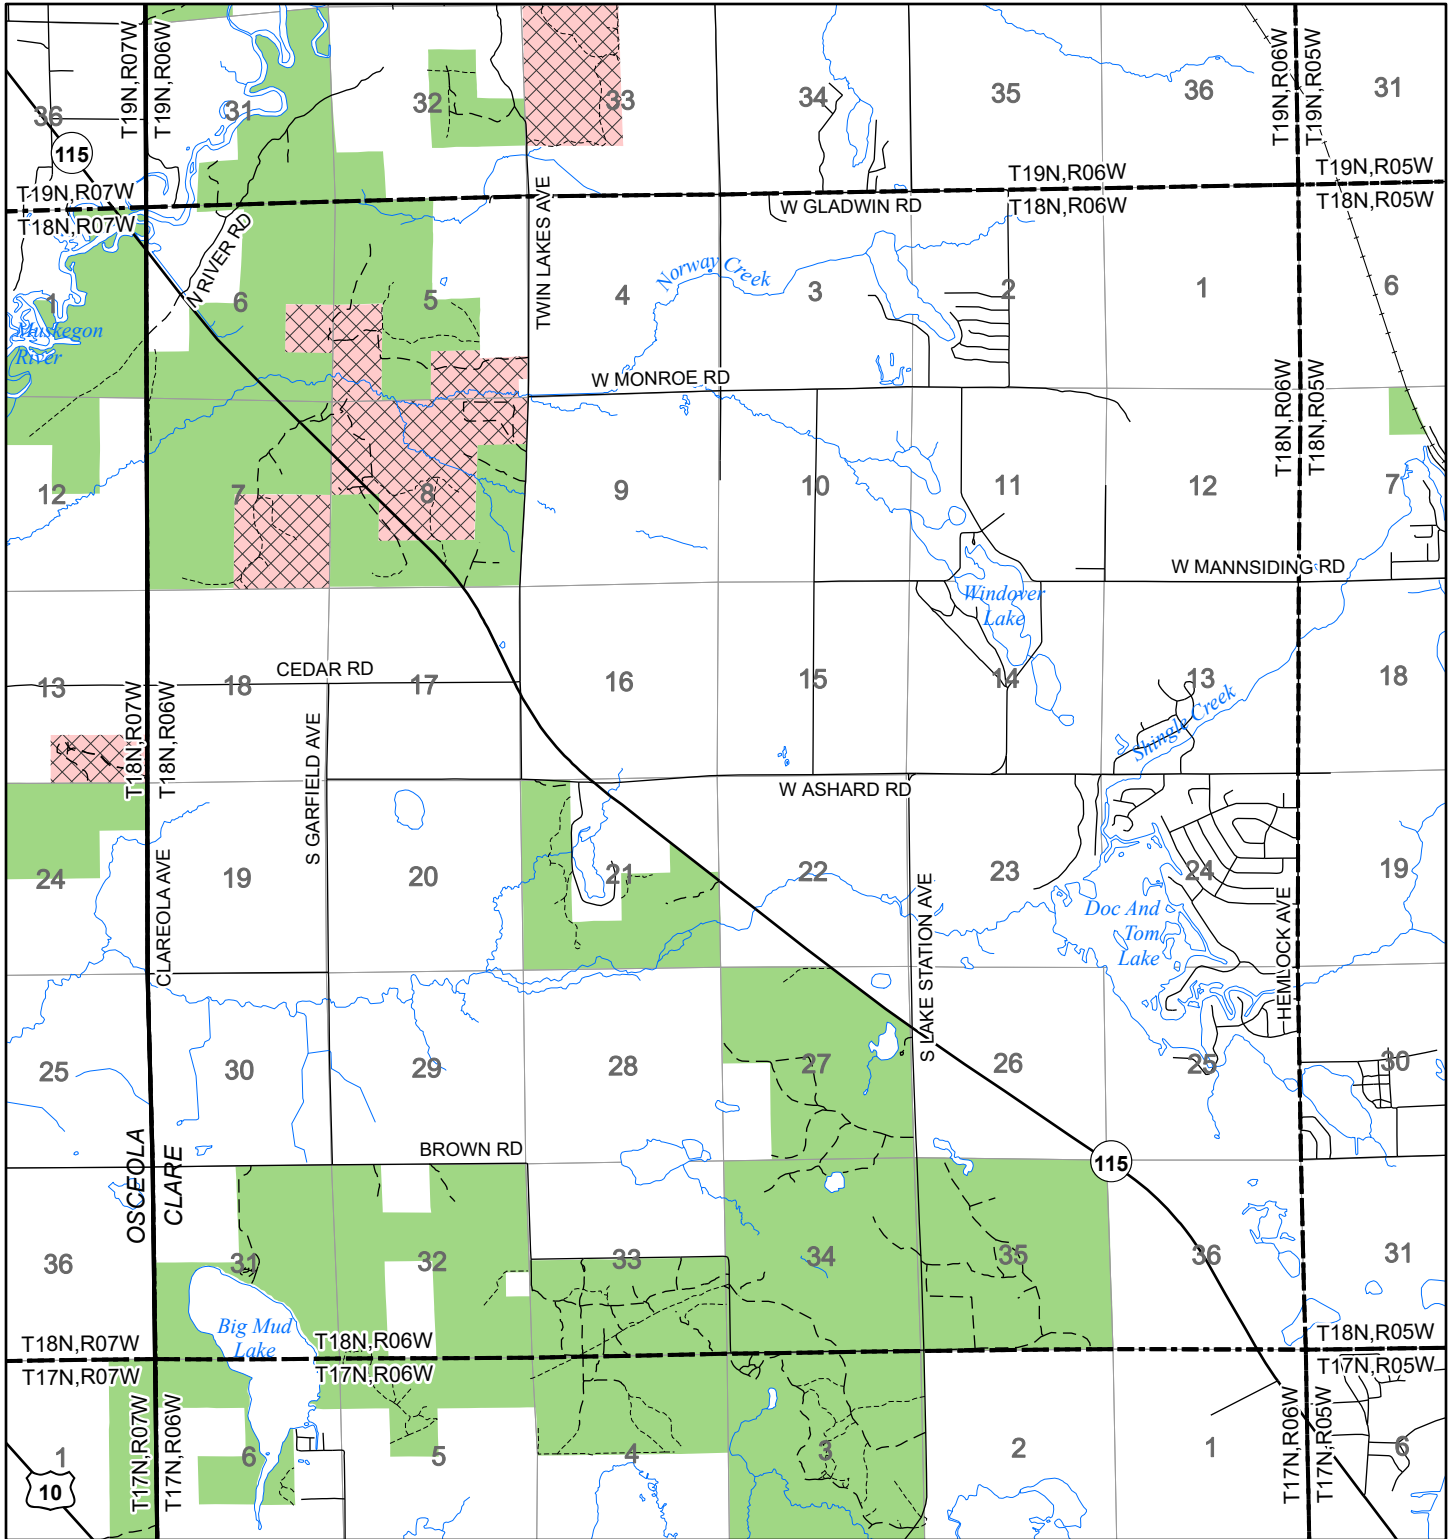

# 2022 Fuelwood Collection Map

## T18N,R06W

### CLARE CO.

- Open to Fuelwood Collection
- Open (Recently Closed Timber Sale)
- State land closed to fuelwood collection
- Snowmobile trail

Effective: April 1, 2022