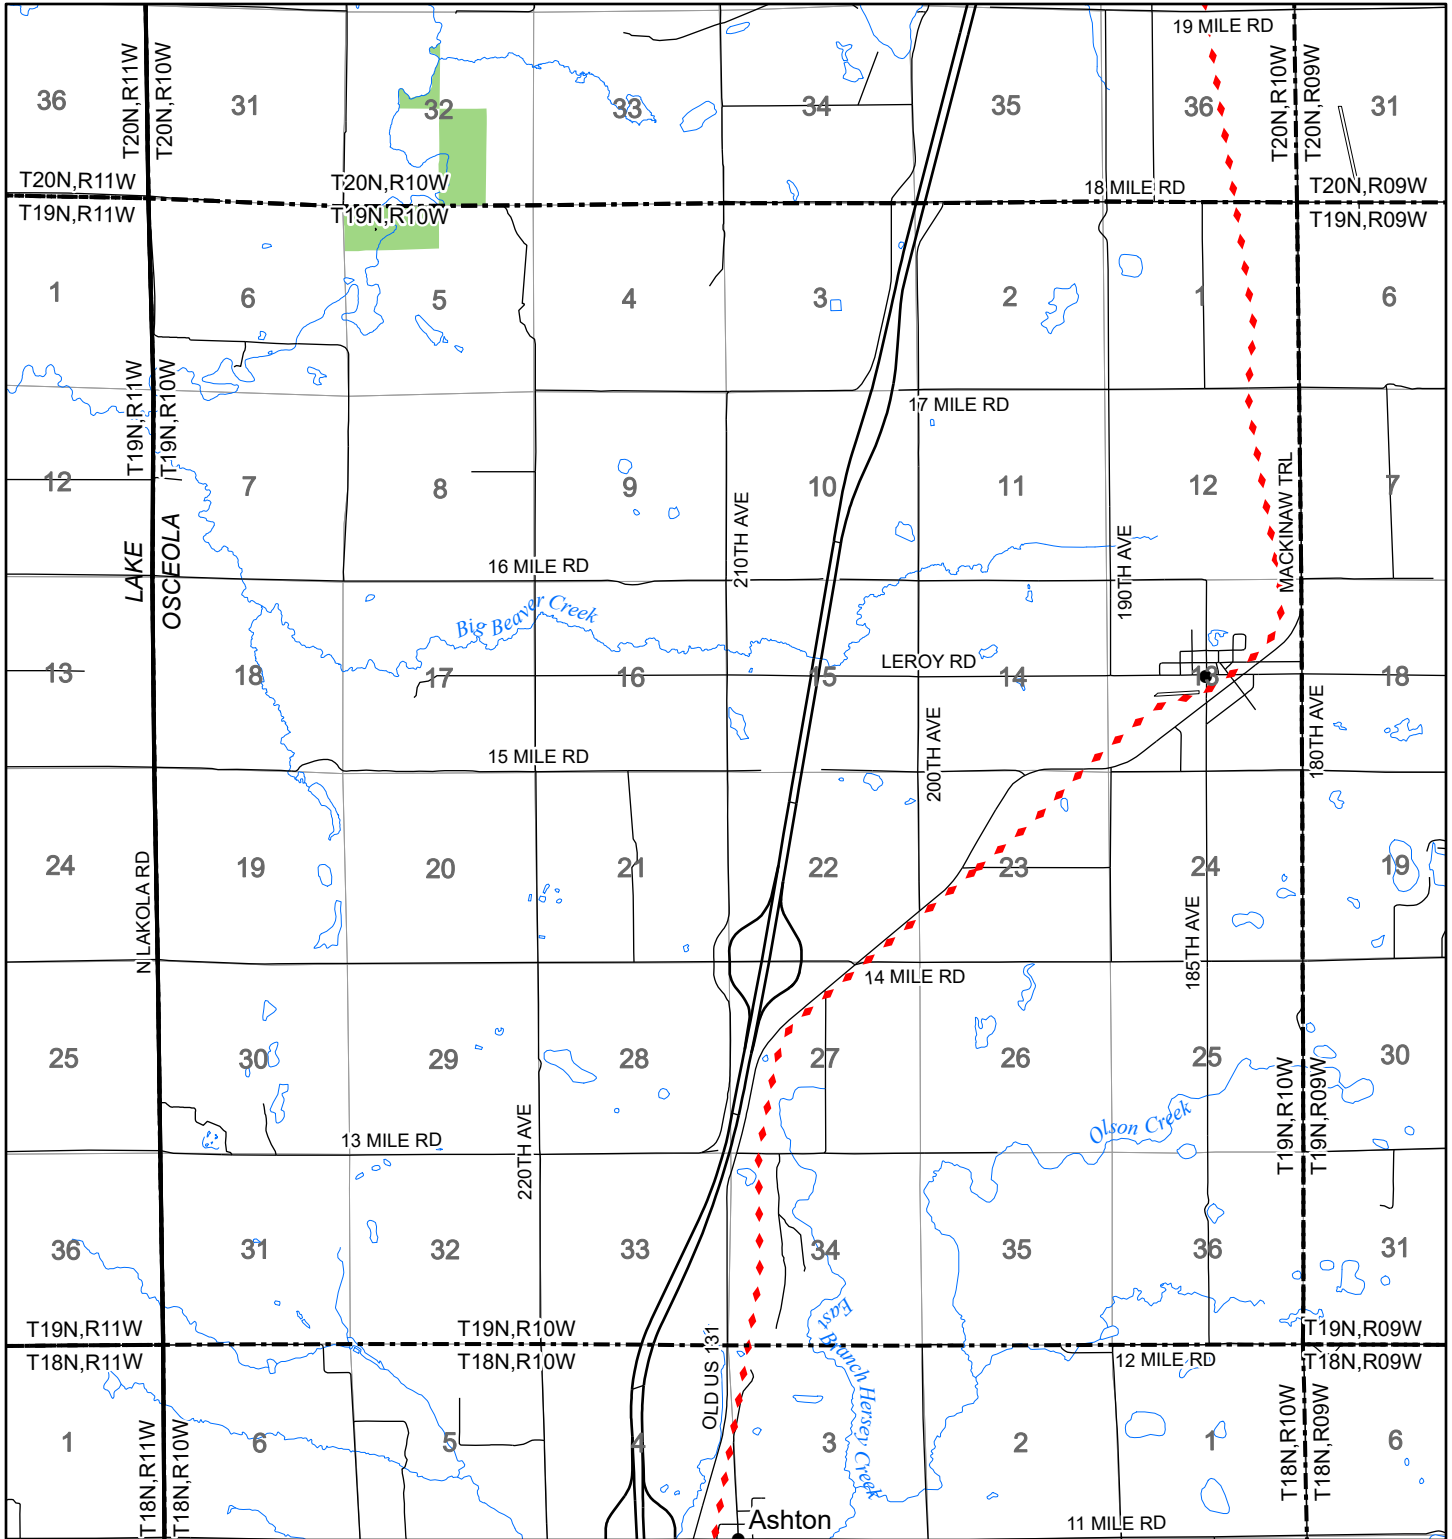

# 2022 Fuelwood Collection Map

## T19N,R10W

### OSCEOLA CO.

- Open to Fuelwood Collection
- Open (Recently Closed Timber Sale)
- State land closed to fuelwood collection
- Snowmobile trail

Effective: April 1, 2022