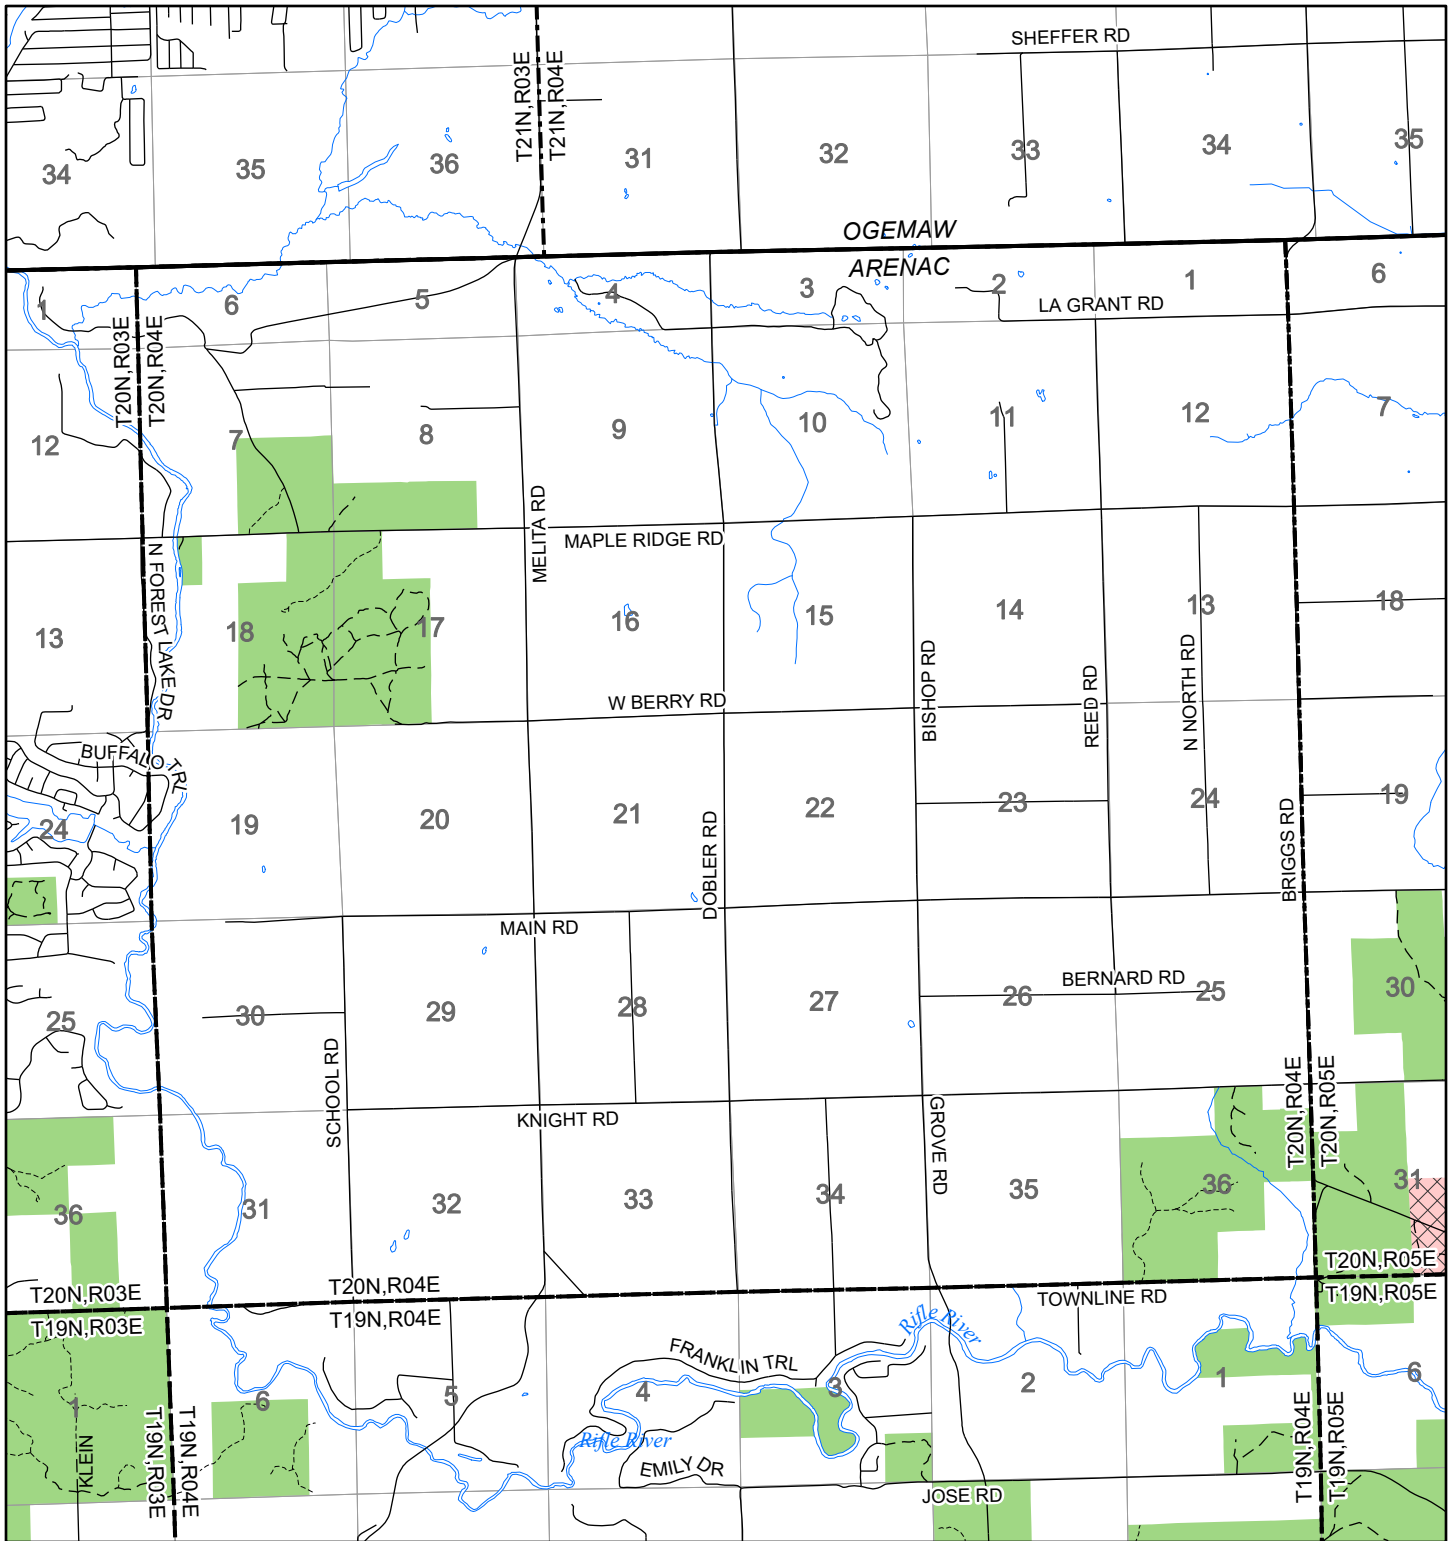

2022 Fuelwood Collection Map

T20N,R04E

ARENAC CO.

- Open to Fuelwood Collection
- Open (Recently Closed Timber Sale)
- State land closed to fuelwood collection
- Snowmobile trail

Effective: April 1, 2022