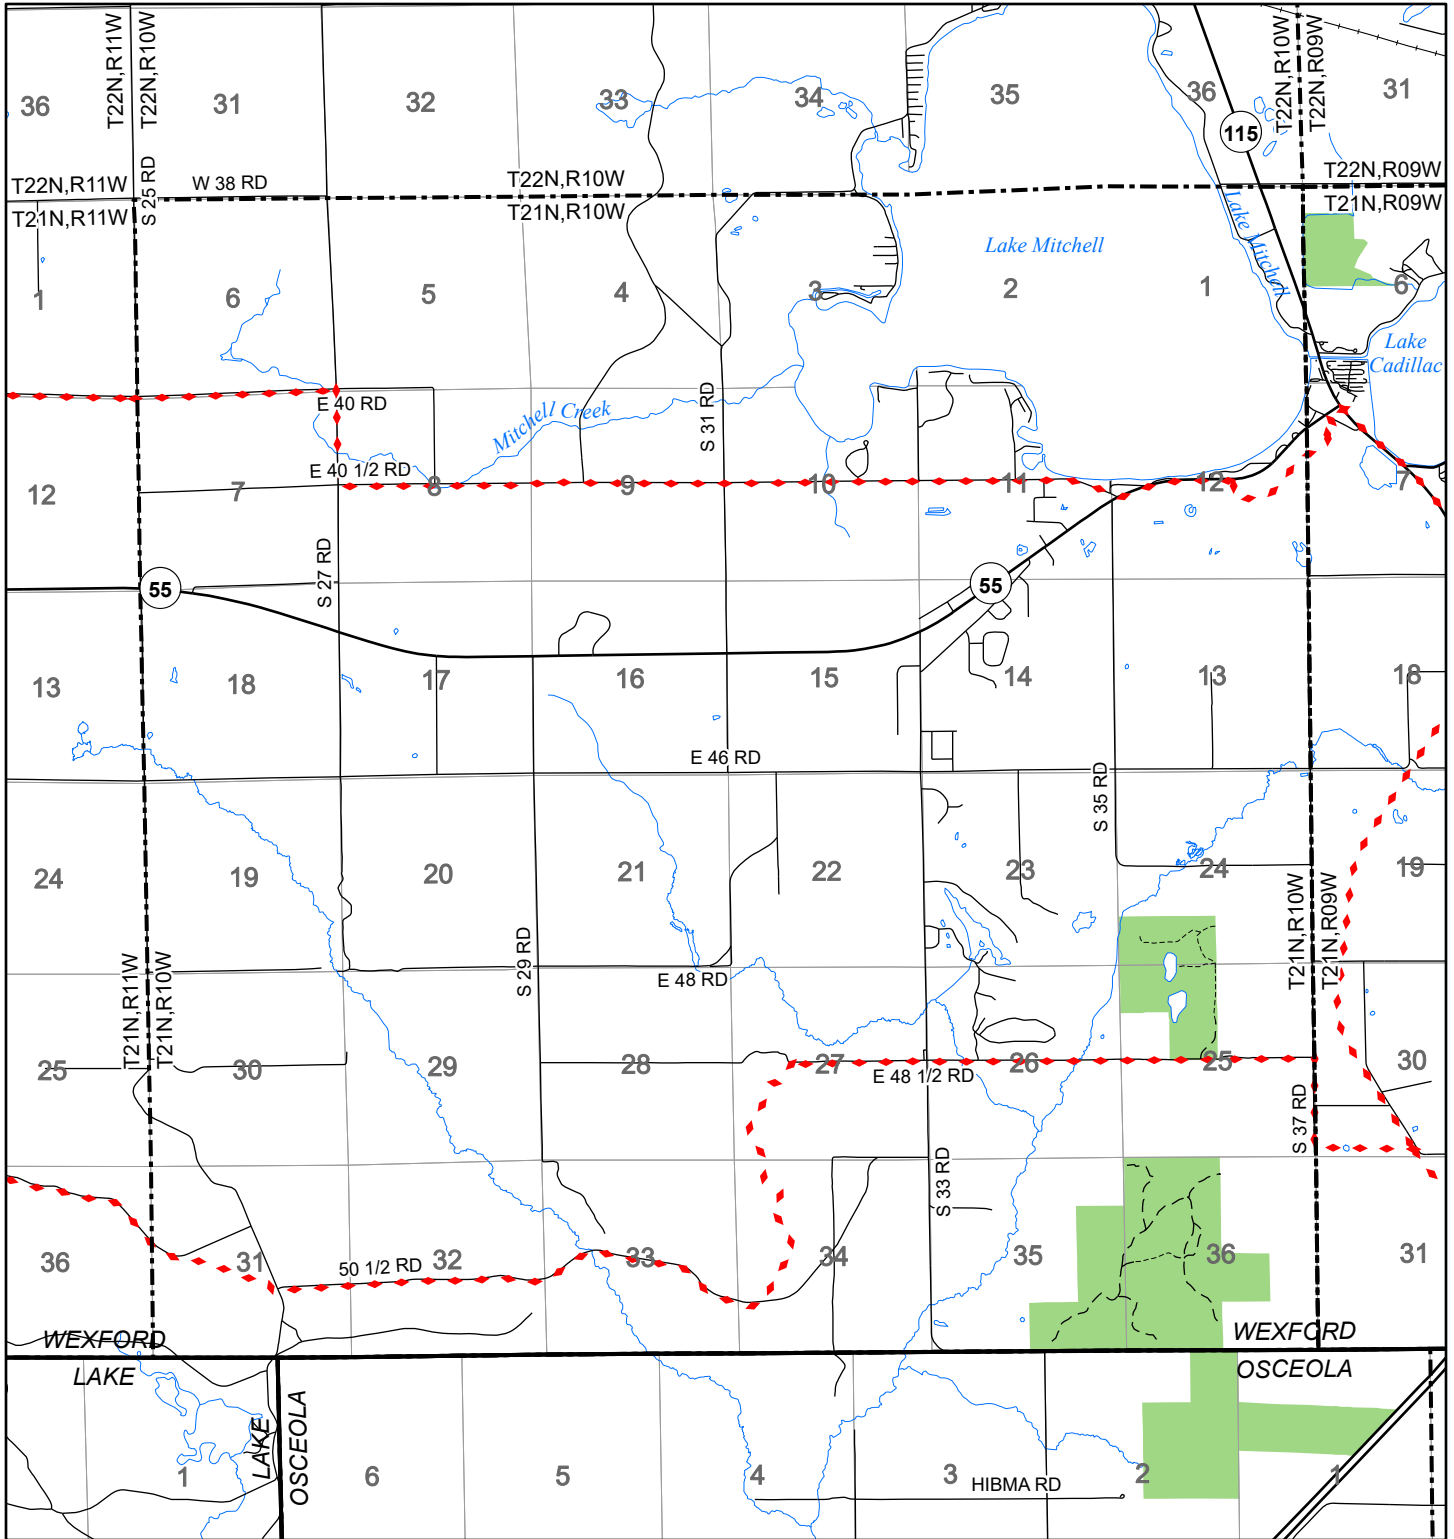

2022 Fuelwood Collection Map

T21N,R10W

WEXFORD CO.

- Open to Fuelwood Collection
- Open (Recently Closed Timber Sale)
- State land closed to fuelwood collection
- Snowmobile trail

Effective: April 1, 2022