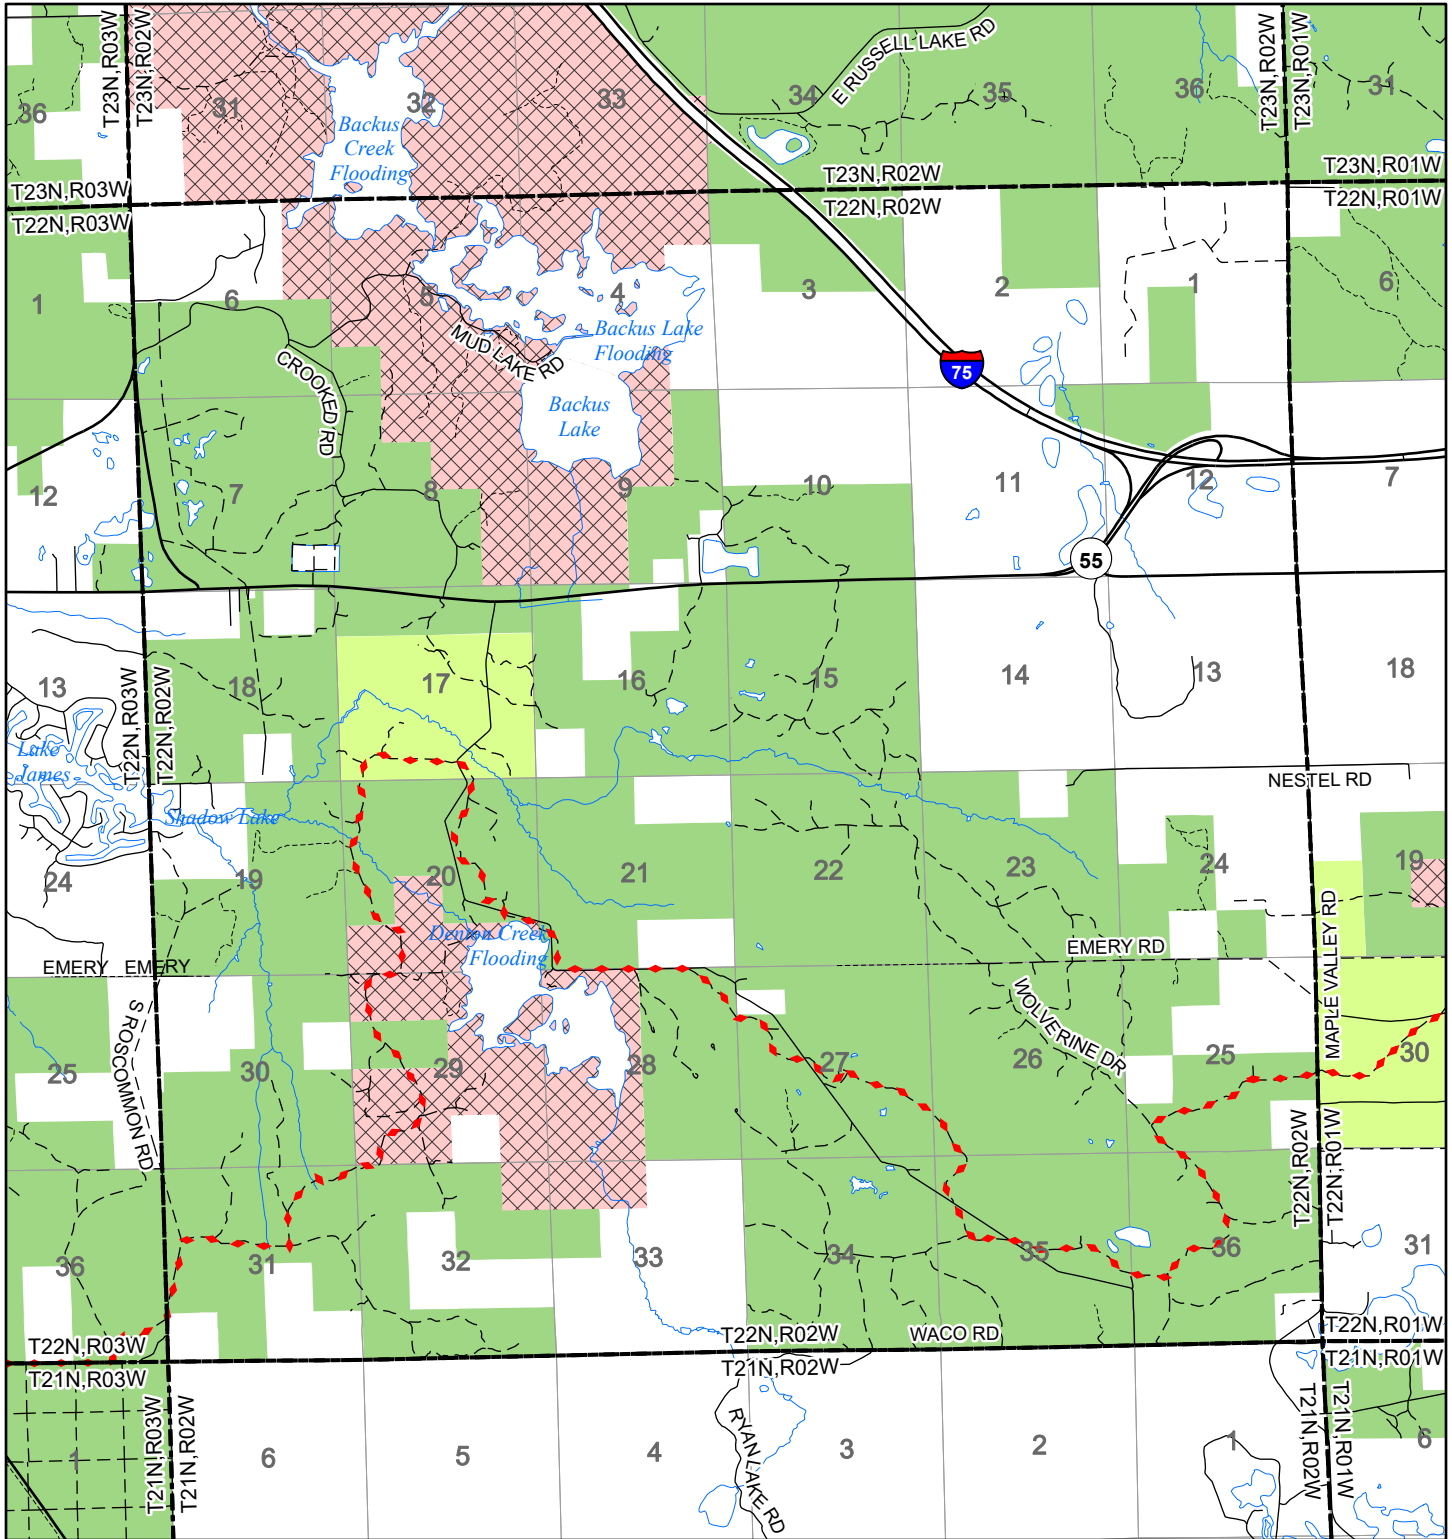

2022 Fuelwood Collection Map

T22N,R02W

ROSCOMMON CO.

- Open to Fuelwood Collection
- Open (Recently Closed Timber Sale)
- State land closed to fuelwood collection
- Snowmobile trail

Effective: April 1, 2022