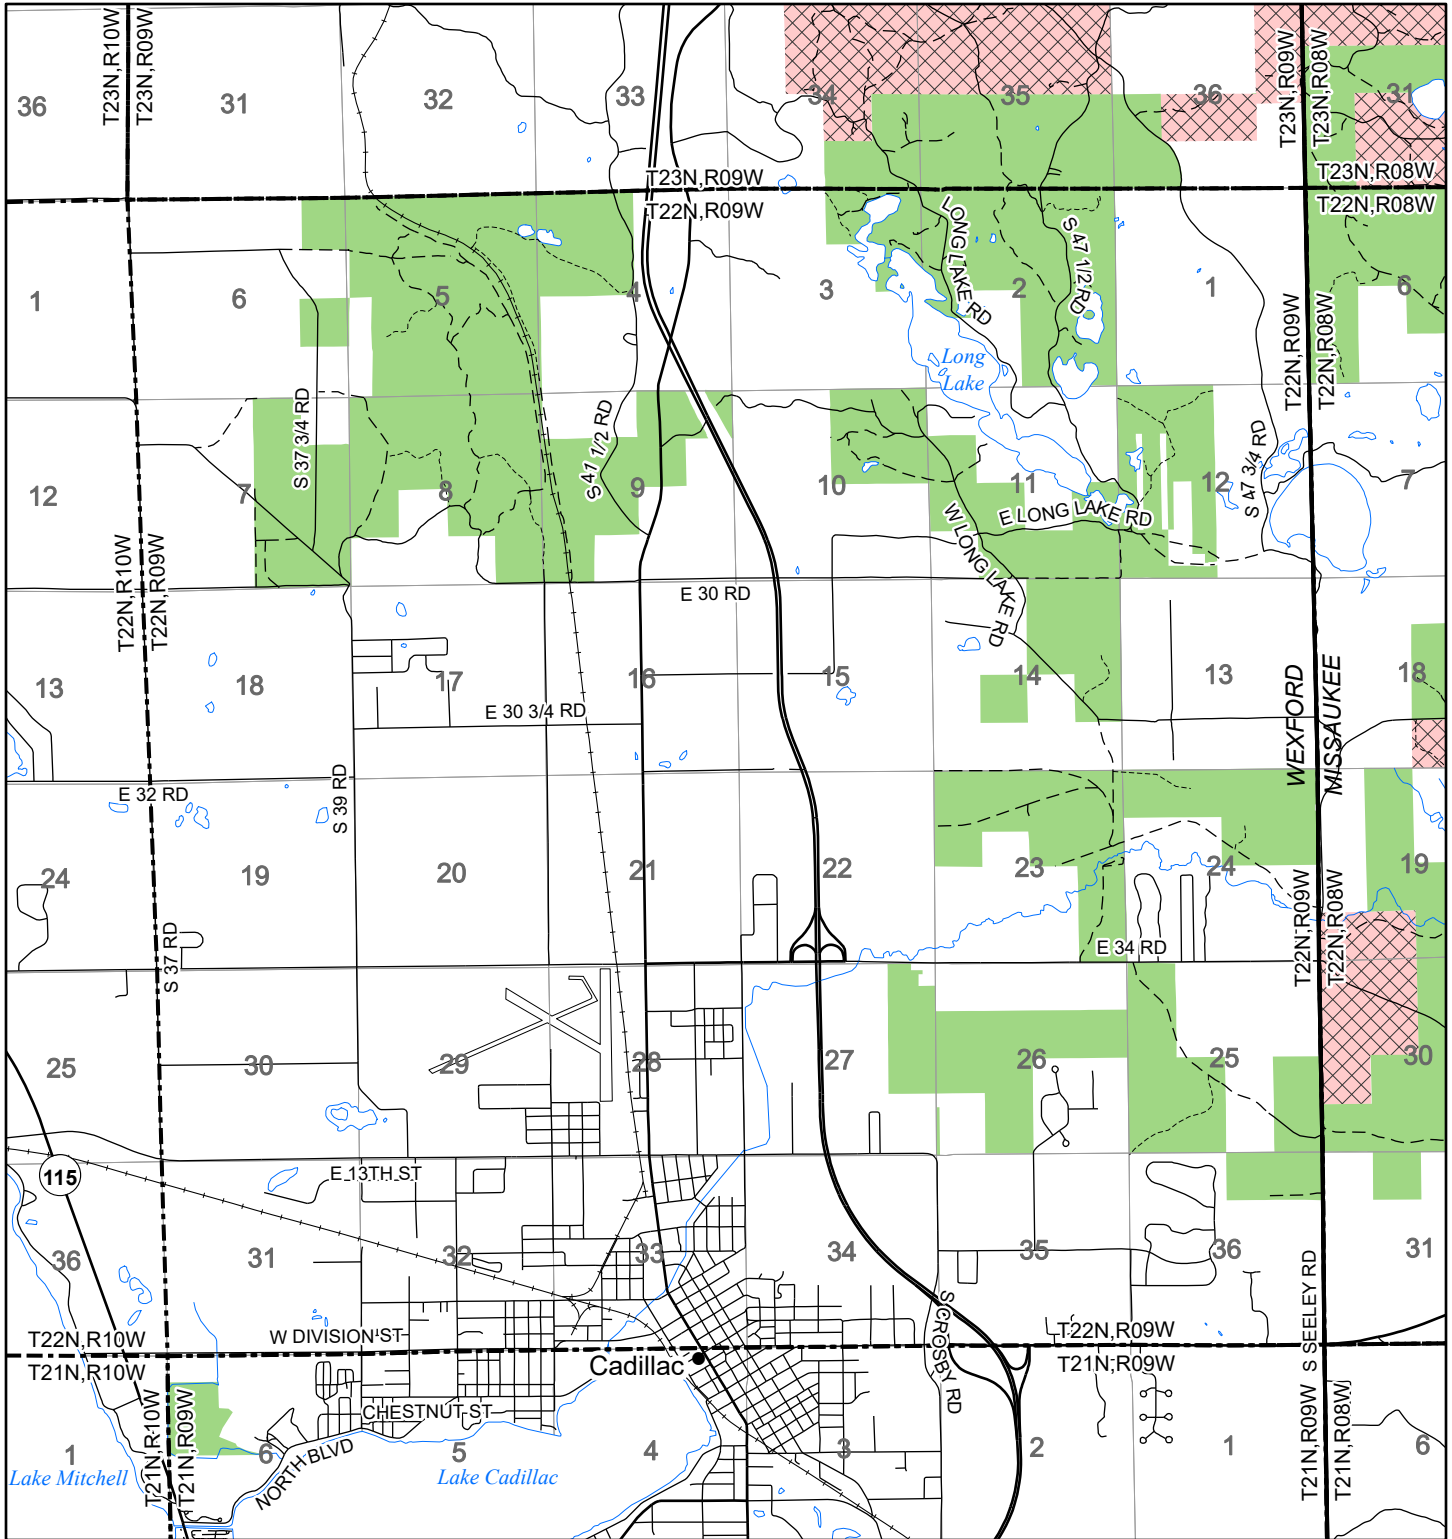

2022 Fuelwood Collection Map

T22N,R09W

WEXFORD CO.

- Open to Fuelwood Collection
- Open (Recently Closed Timber Sale)
- State land closed to fuelwood collection
- Snowmobile trail

Effective: April 1, 2022