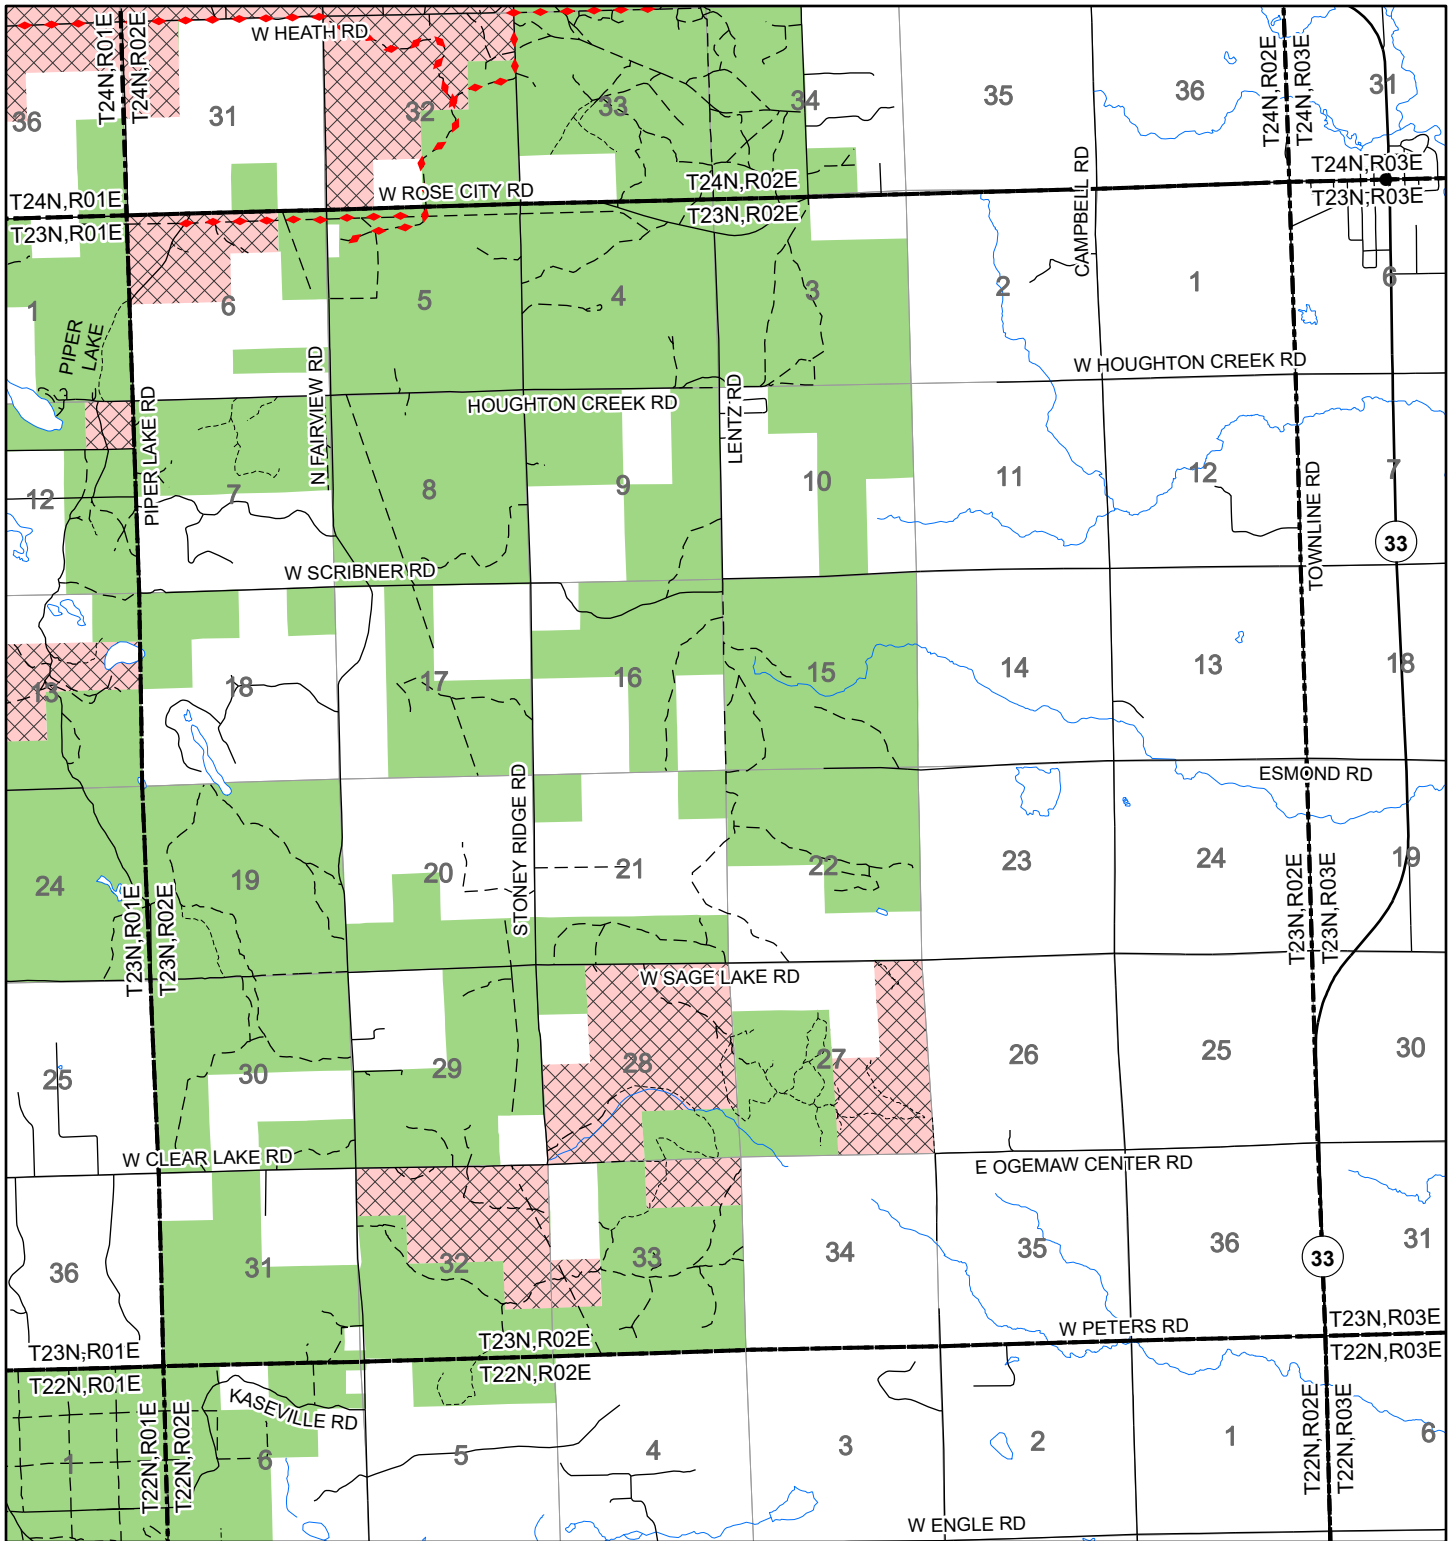

# 2022 Fuelwood Collection Map

## T23N,R02E

### OGEMAW CO.

- Open to Fuelwood Collection
- Open (Recently Closed Timber Sale)
- State land closed to fuelwood collection
- Snowmobile trail

Effective: April 1, 2022