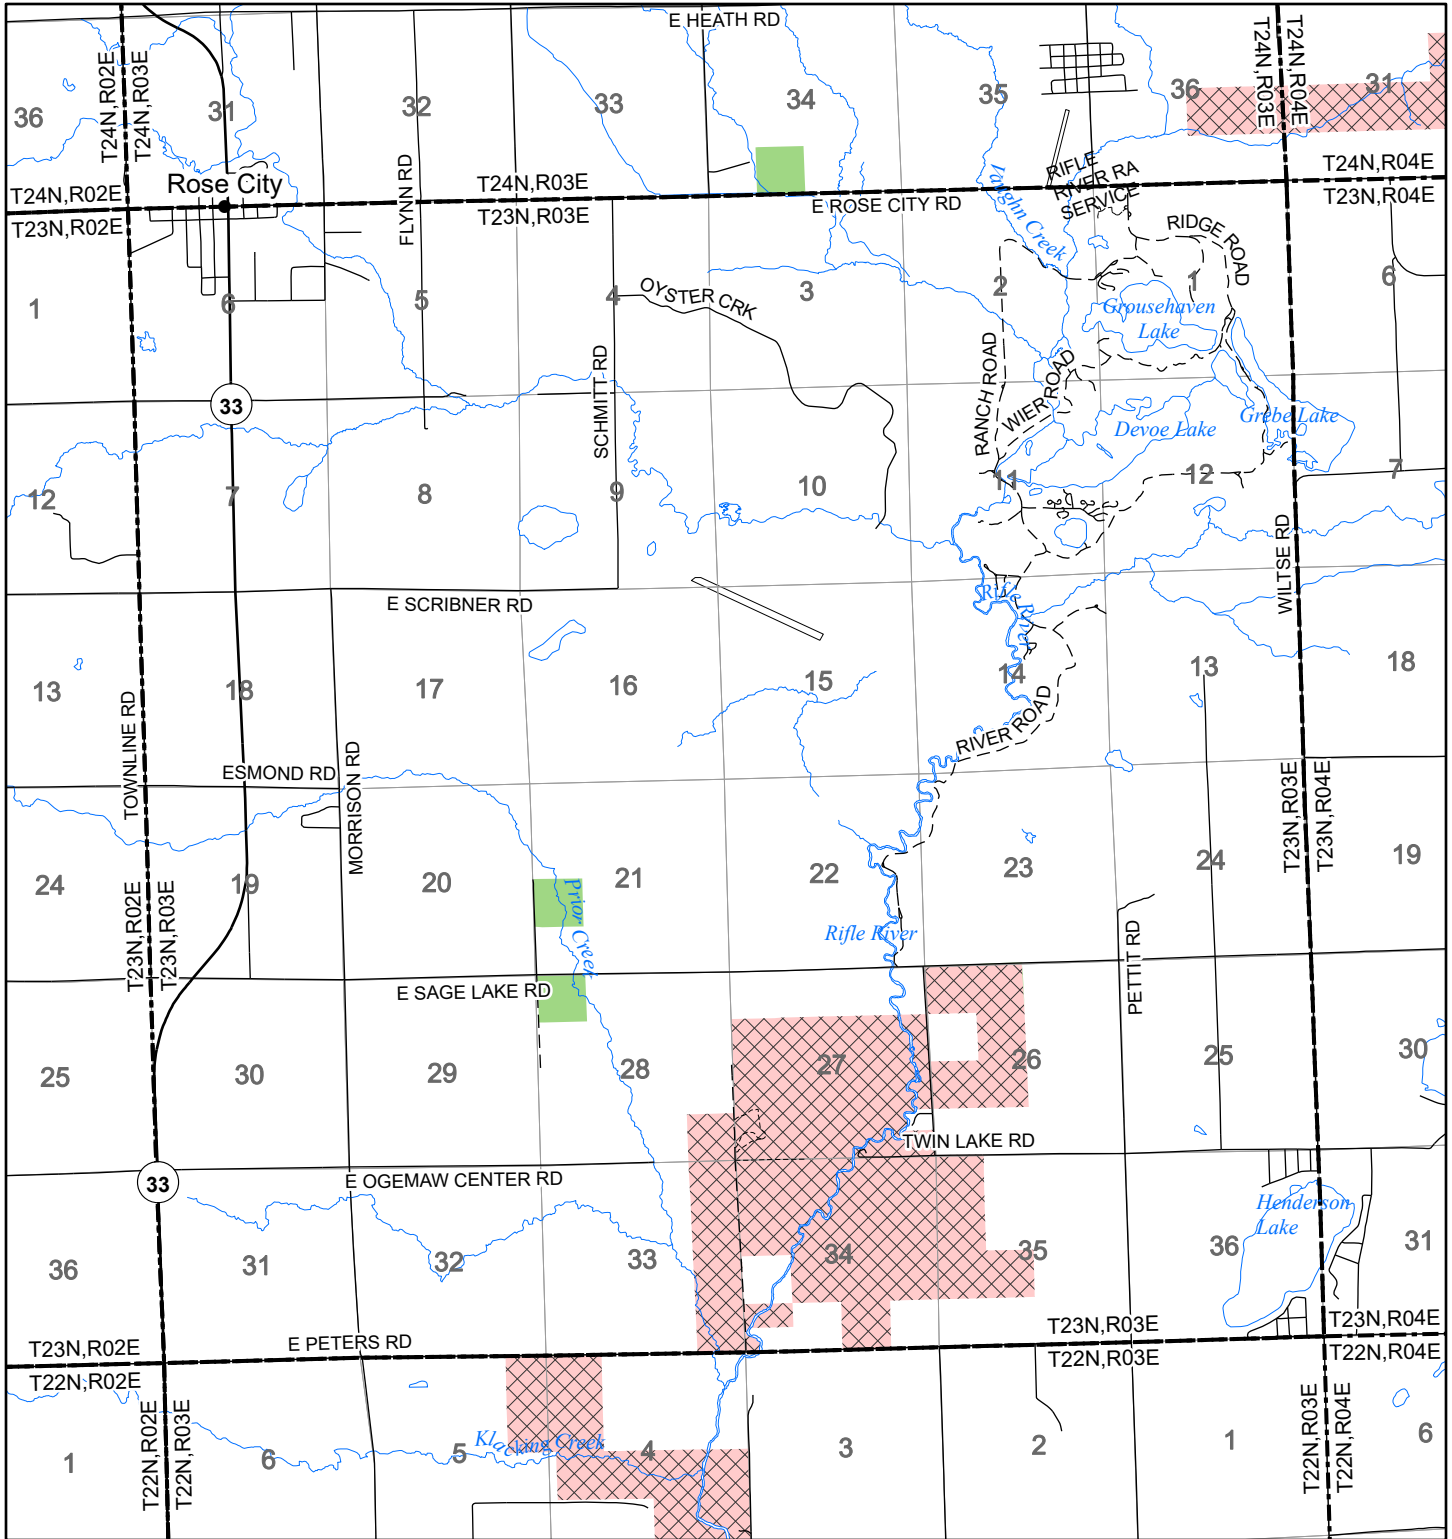

# 2022 Fuelwood Collection Map

## T23N,R03E

### OGEMAW CO.

- Open to Fuelwood Collection
- Open (Recently Closed Timber Sale)
- State land closed to fuelwood collection
- Snowmobile trail

Effective: April 1, 2022