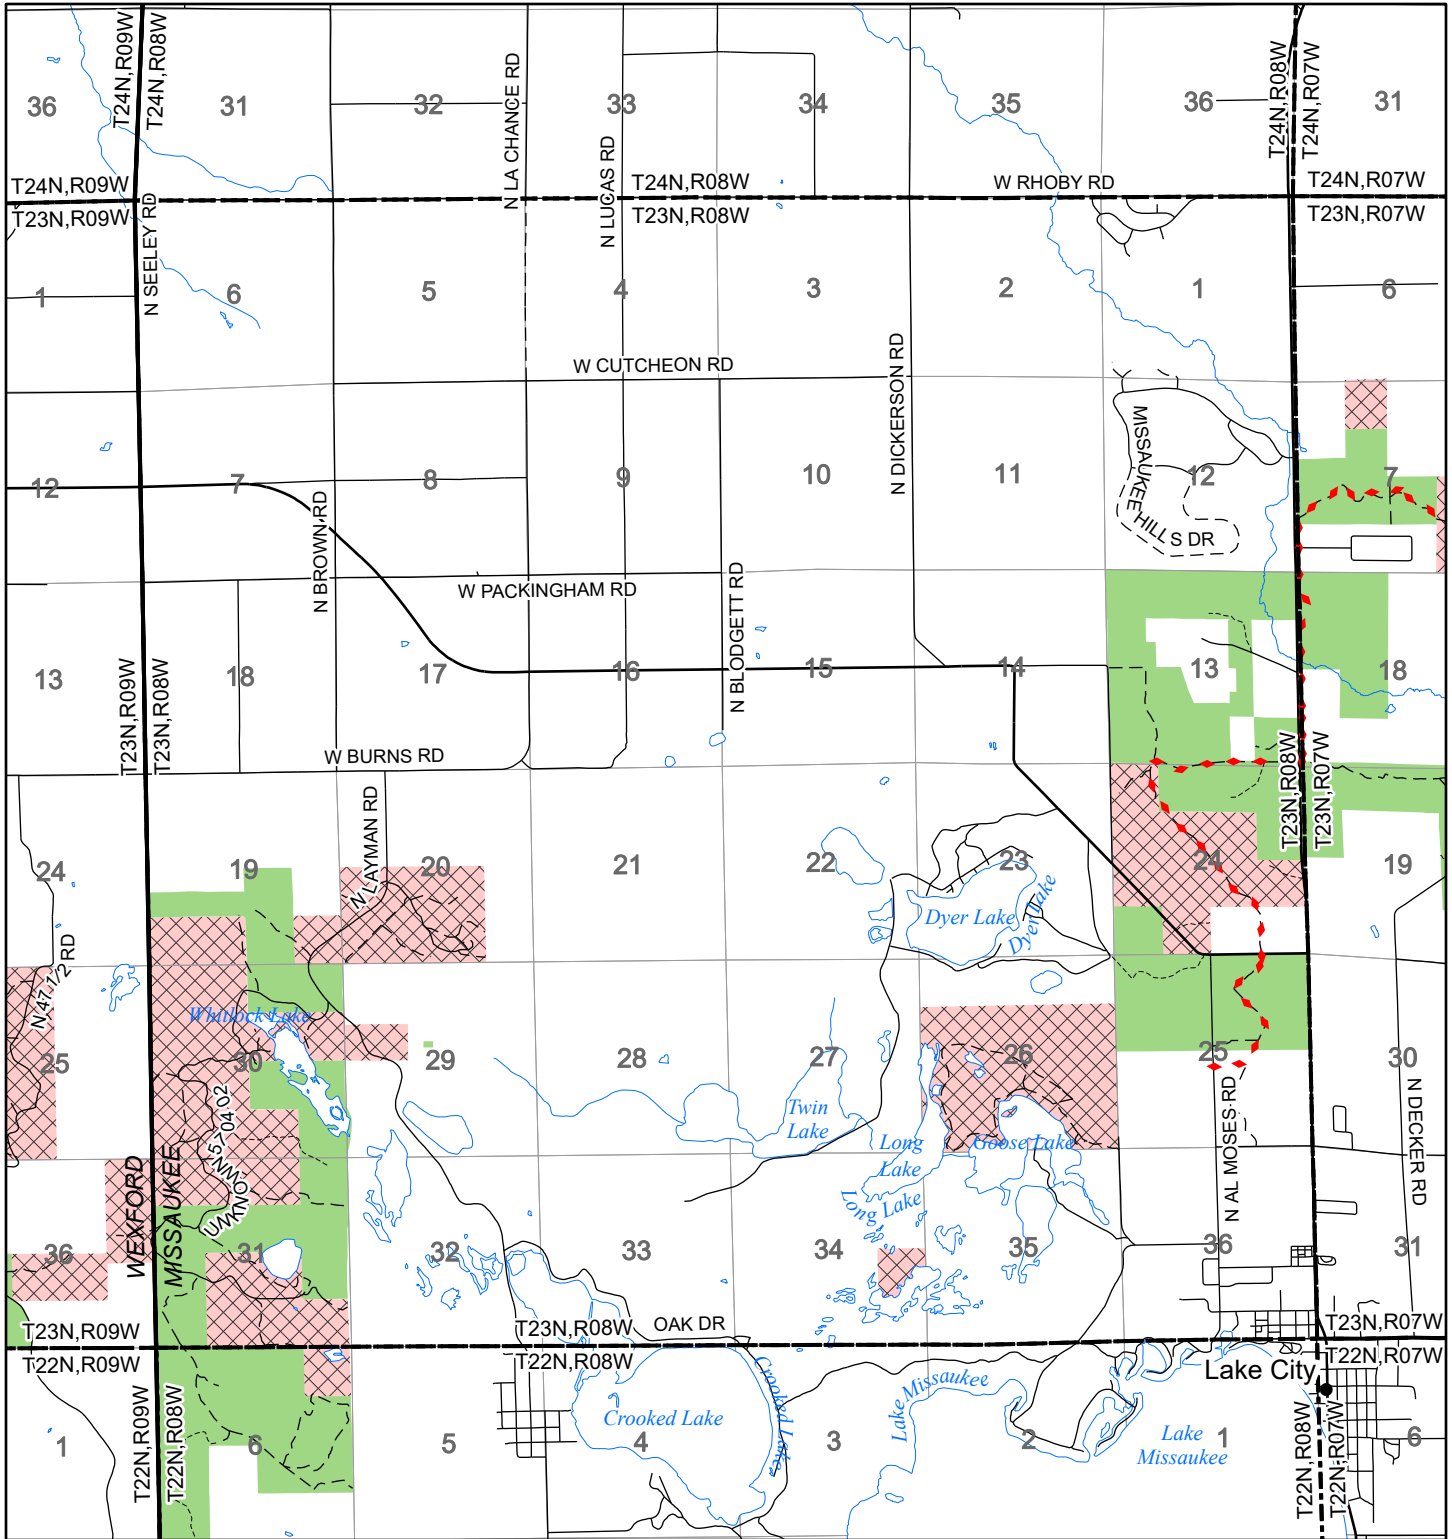

2022 Fuelwood Collection Map

T23N,R08W

MISSAUKEE CO.

- Open to Fuelwood Collection
- Open (Recently Closed Timber Sale)
- State land closed to fuelwood collection
- Snowmobile trail

Effective: April 1, 2022