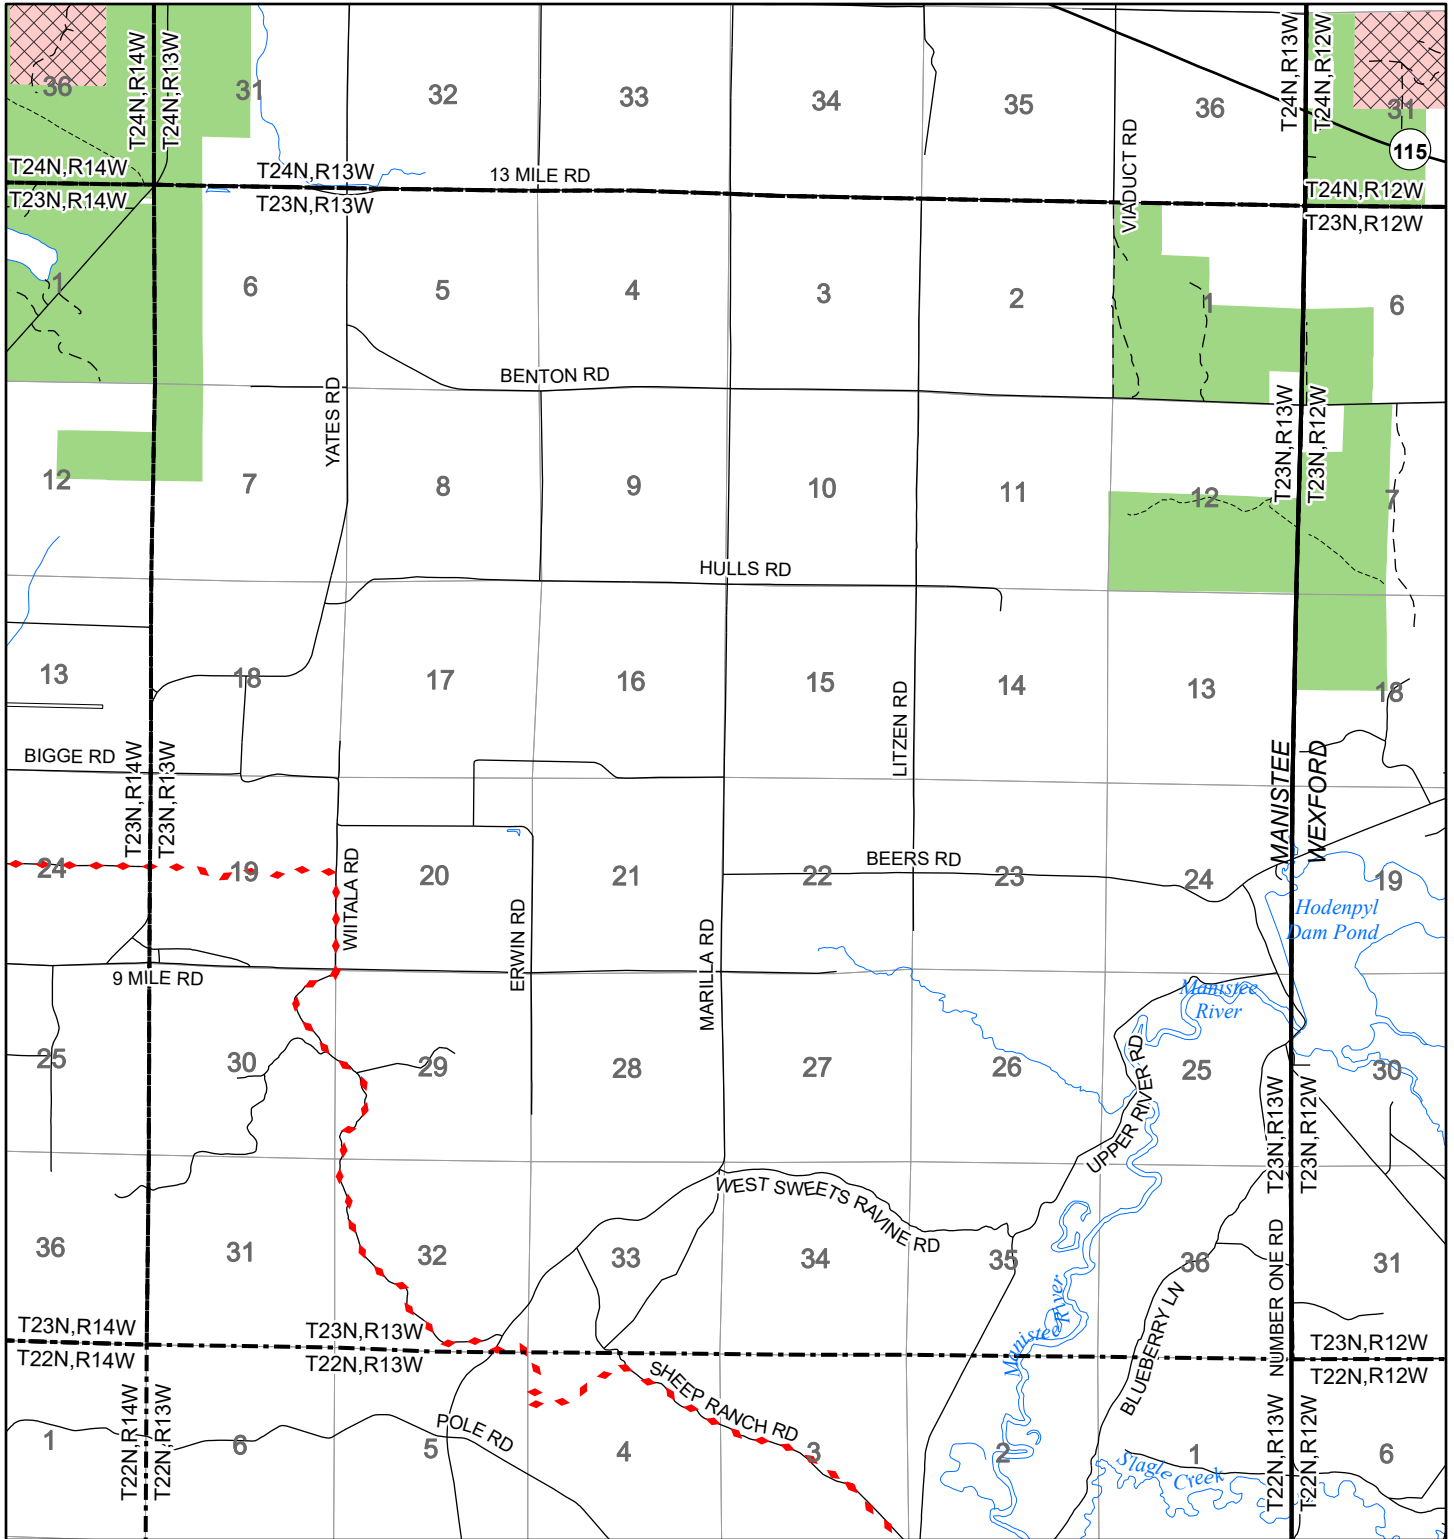

2022 Fuelwood Collection Map

T23N,R13W

MANISTEE CO.

- Open to Fuelwood Collection
- Open (Recently Closed Timber Sale)
- State land closed to fuelwood collection
- Snowmobile trail

Effective: April 1, 2022