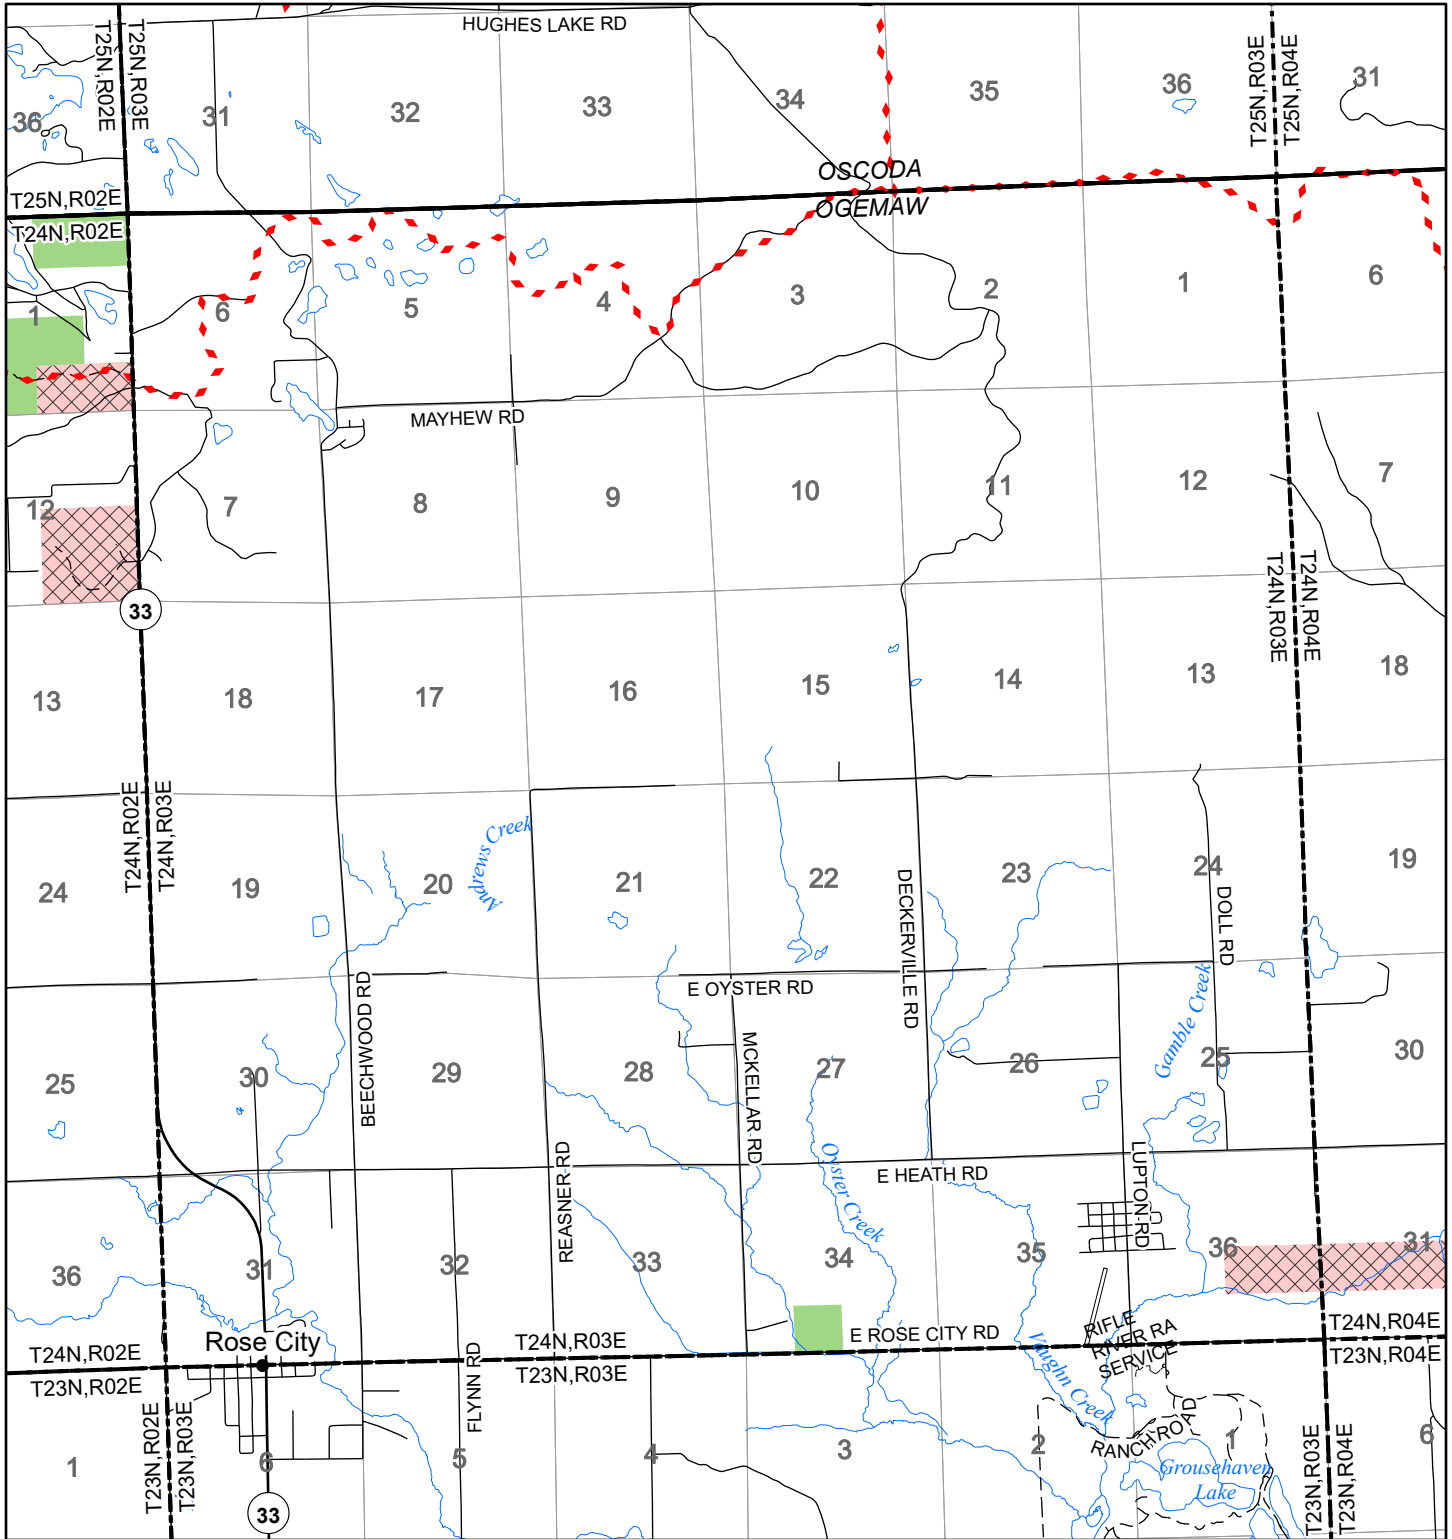

2022 Fuelwood Collection Map

T24N,R03E

OGEMAW CO.

- Open to Fuelwood Collection
- Open (Recently Closed Timber Sale)
- State land closed to fuelwood collection
- Snowmobile trail

Effective: April 1, 2022