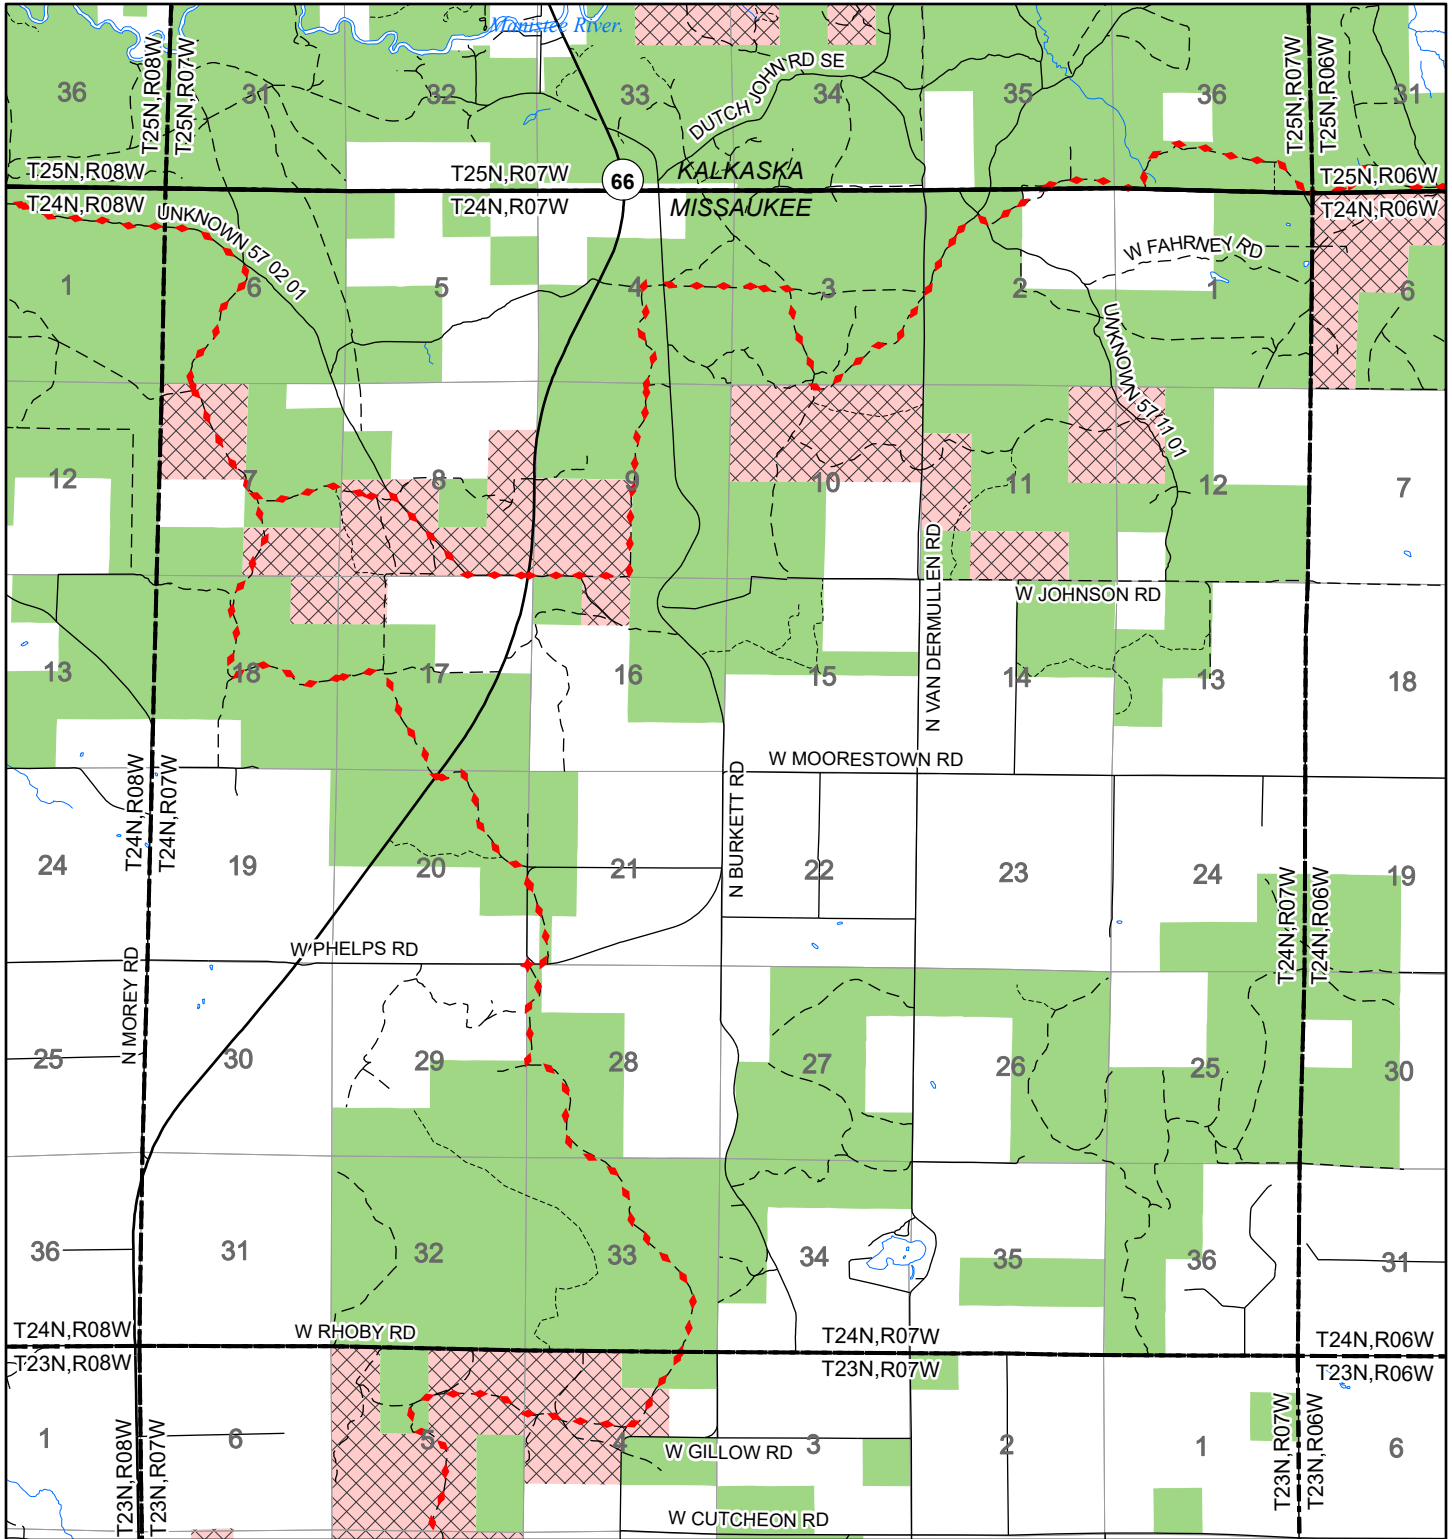

2022 Fuelwood Collection Map

T24N,R07W

MISSAUKEE CO.

- Open to Fuelwood Collection
- Open (Recently Closed Timber Sale)
- State land closed to fuelwood collection
- Snowmobile trail

Effective: April 1, 2022