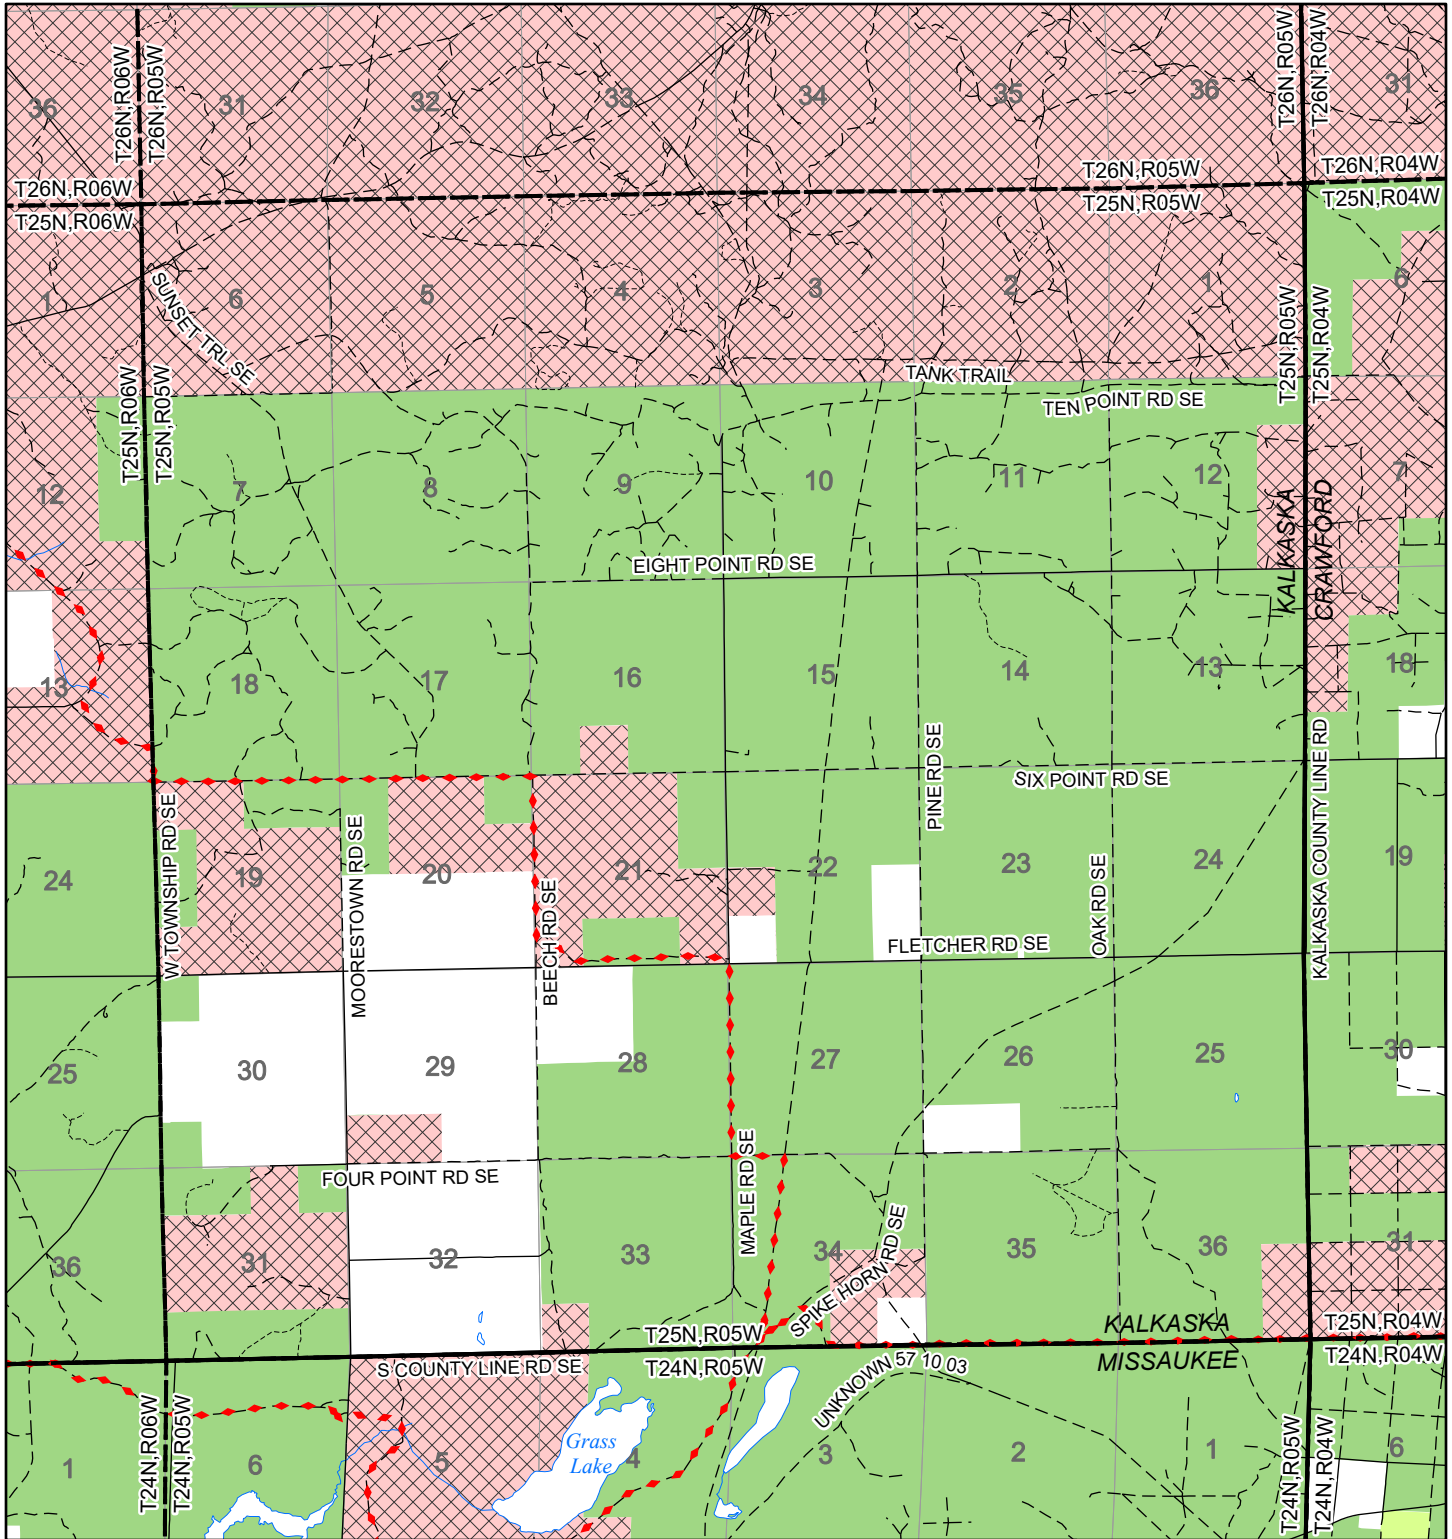

2022 Fuelwood Collection Map

T25N,R05W

KALKASKA CO.

- Open to Fuelwood Collection
- Open (Recently Closed Timber Sale)
- State land closed to fuelwood collection
- Snowmobile trail

Effective: April 1, 2022