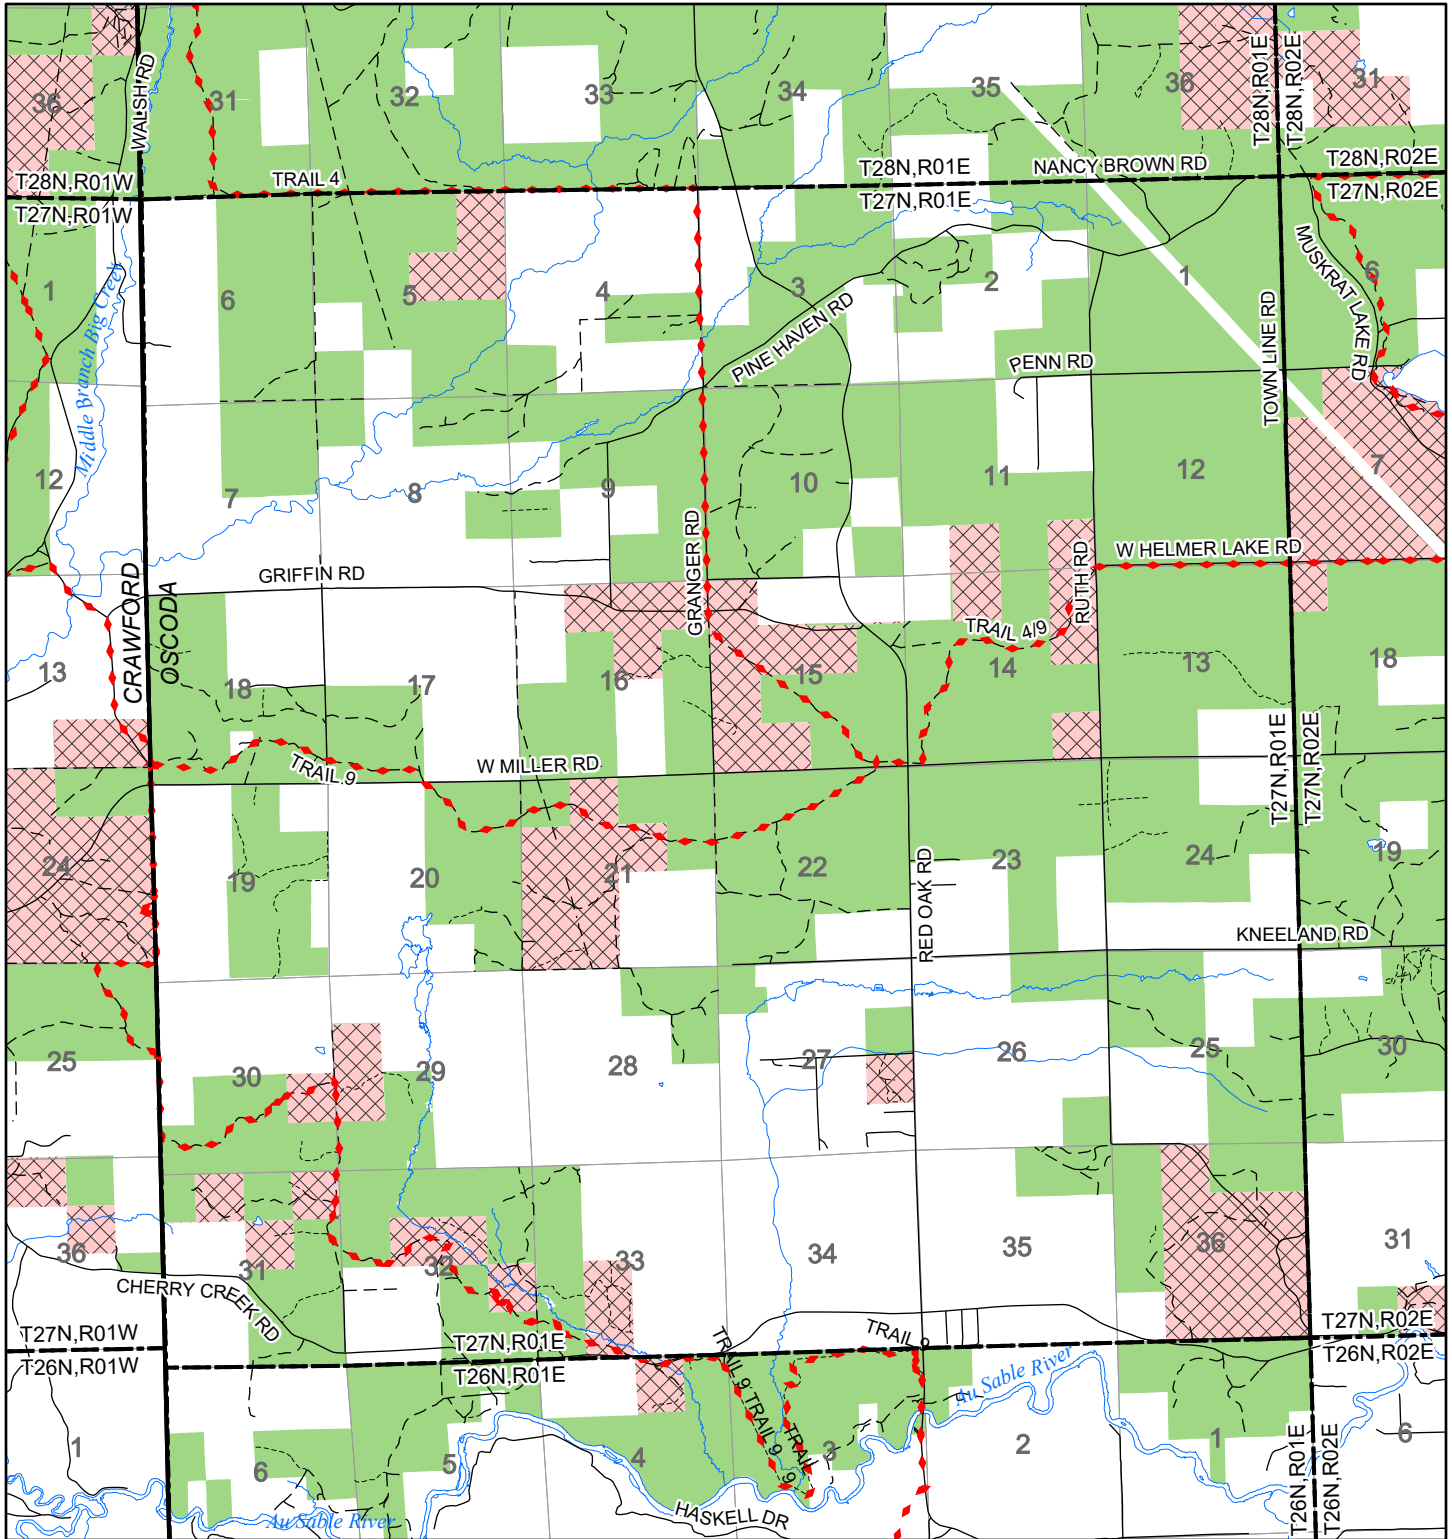

2022 Fuelwood Collection Map

T27N,R01E

OSCODA CO.

- Open to Fuelwood Collection
- Open (Recently Closed Timber Sale)
- State land closed to fuelwood collection
- Snowmobile trail

Effective: April 1, 2022