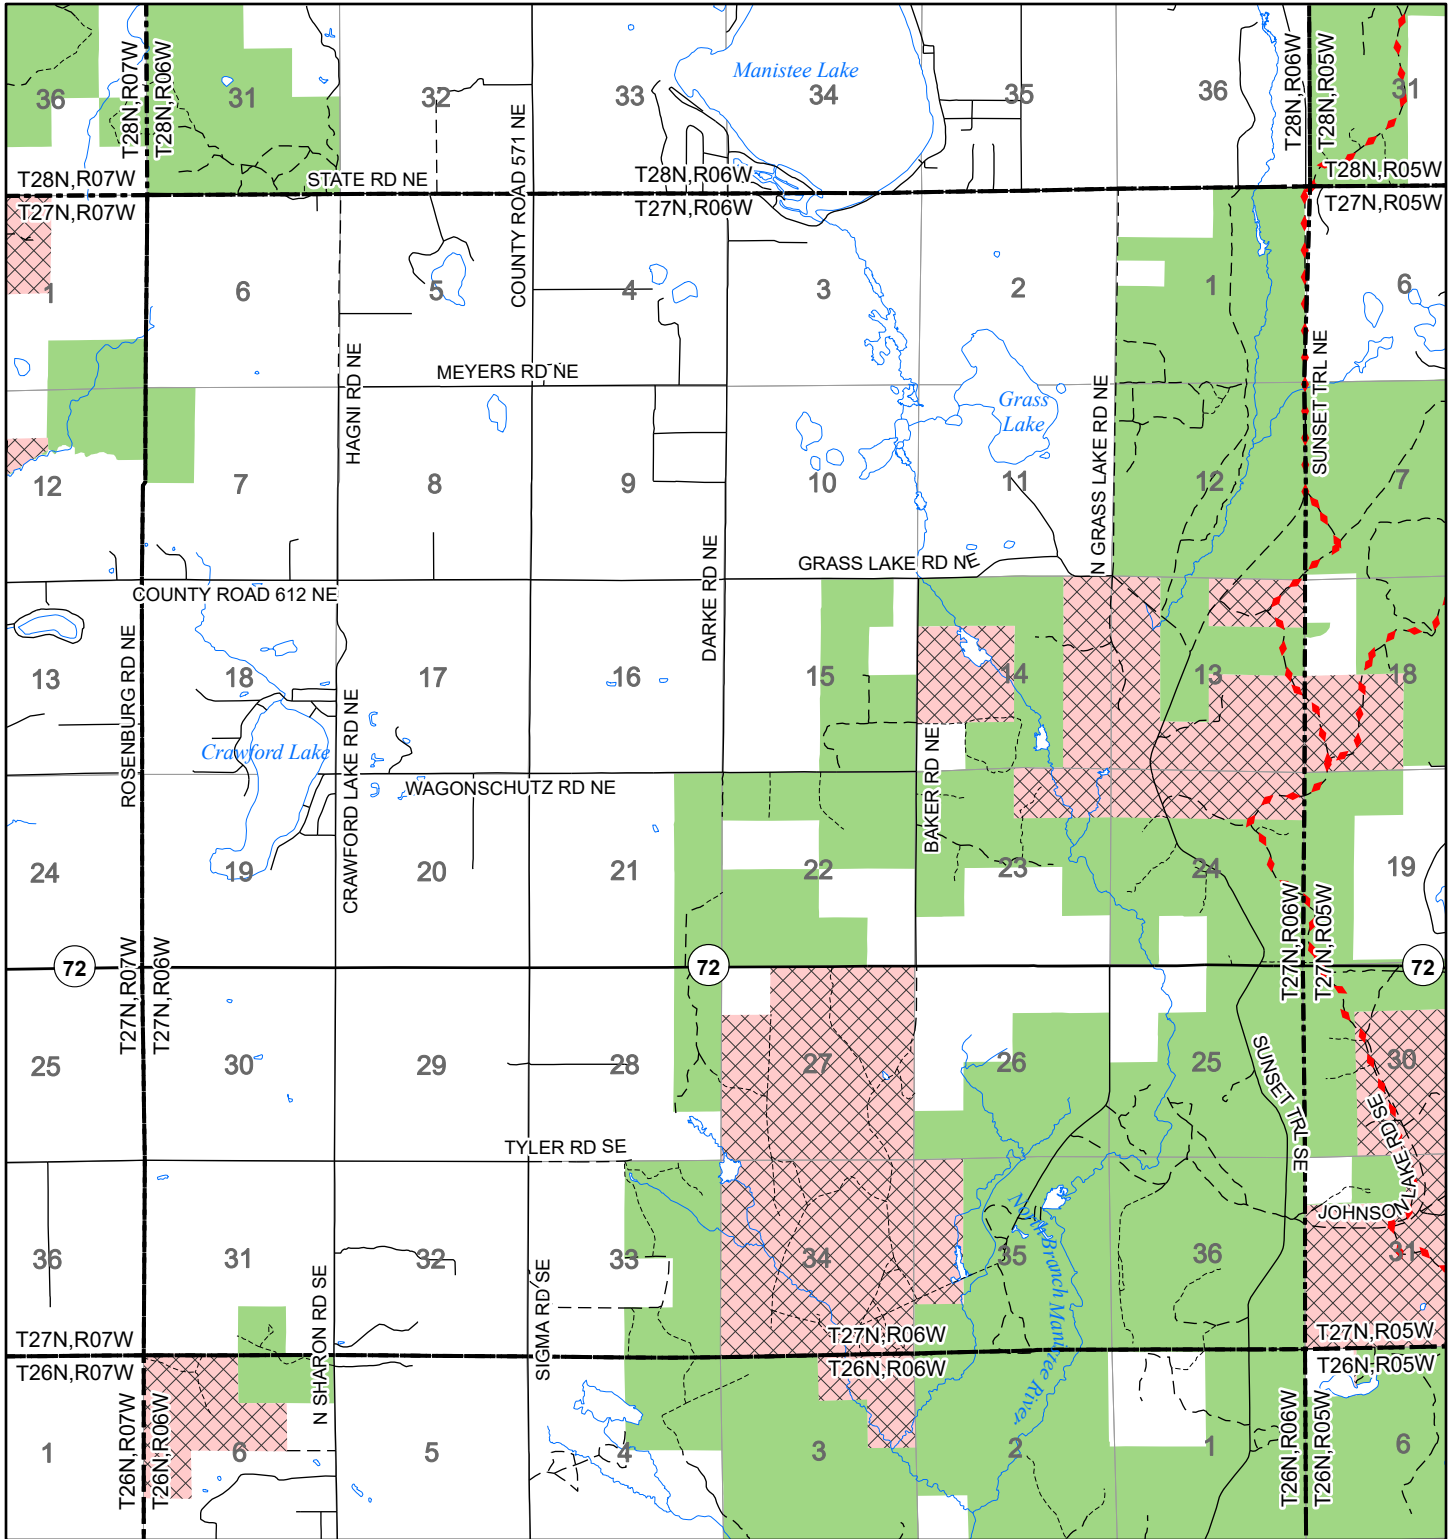

2022 Fuelwood Collection Map

T27N,R06W

KALKASKA CO.

- Open to Fuelwood Collection
- Open (Recently Closed Timber Sale)
- State land closed to fuelwood collection
- Snowmobile trail

Effective: April 1, 2022