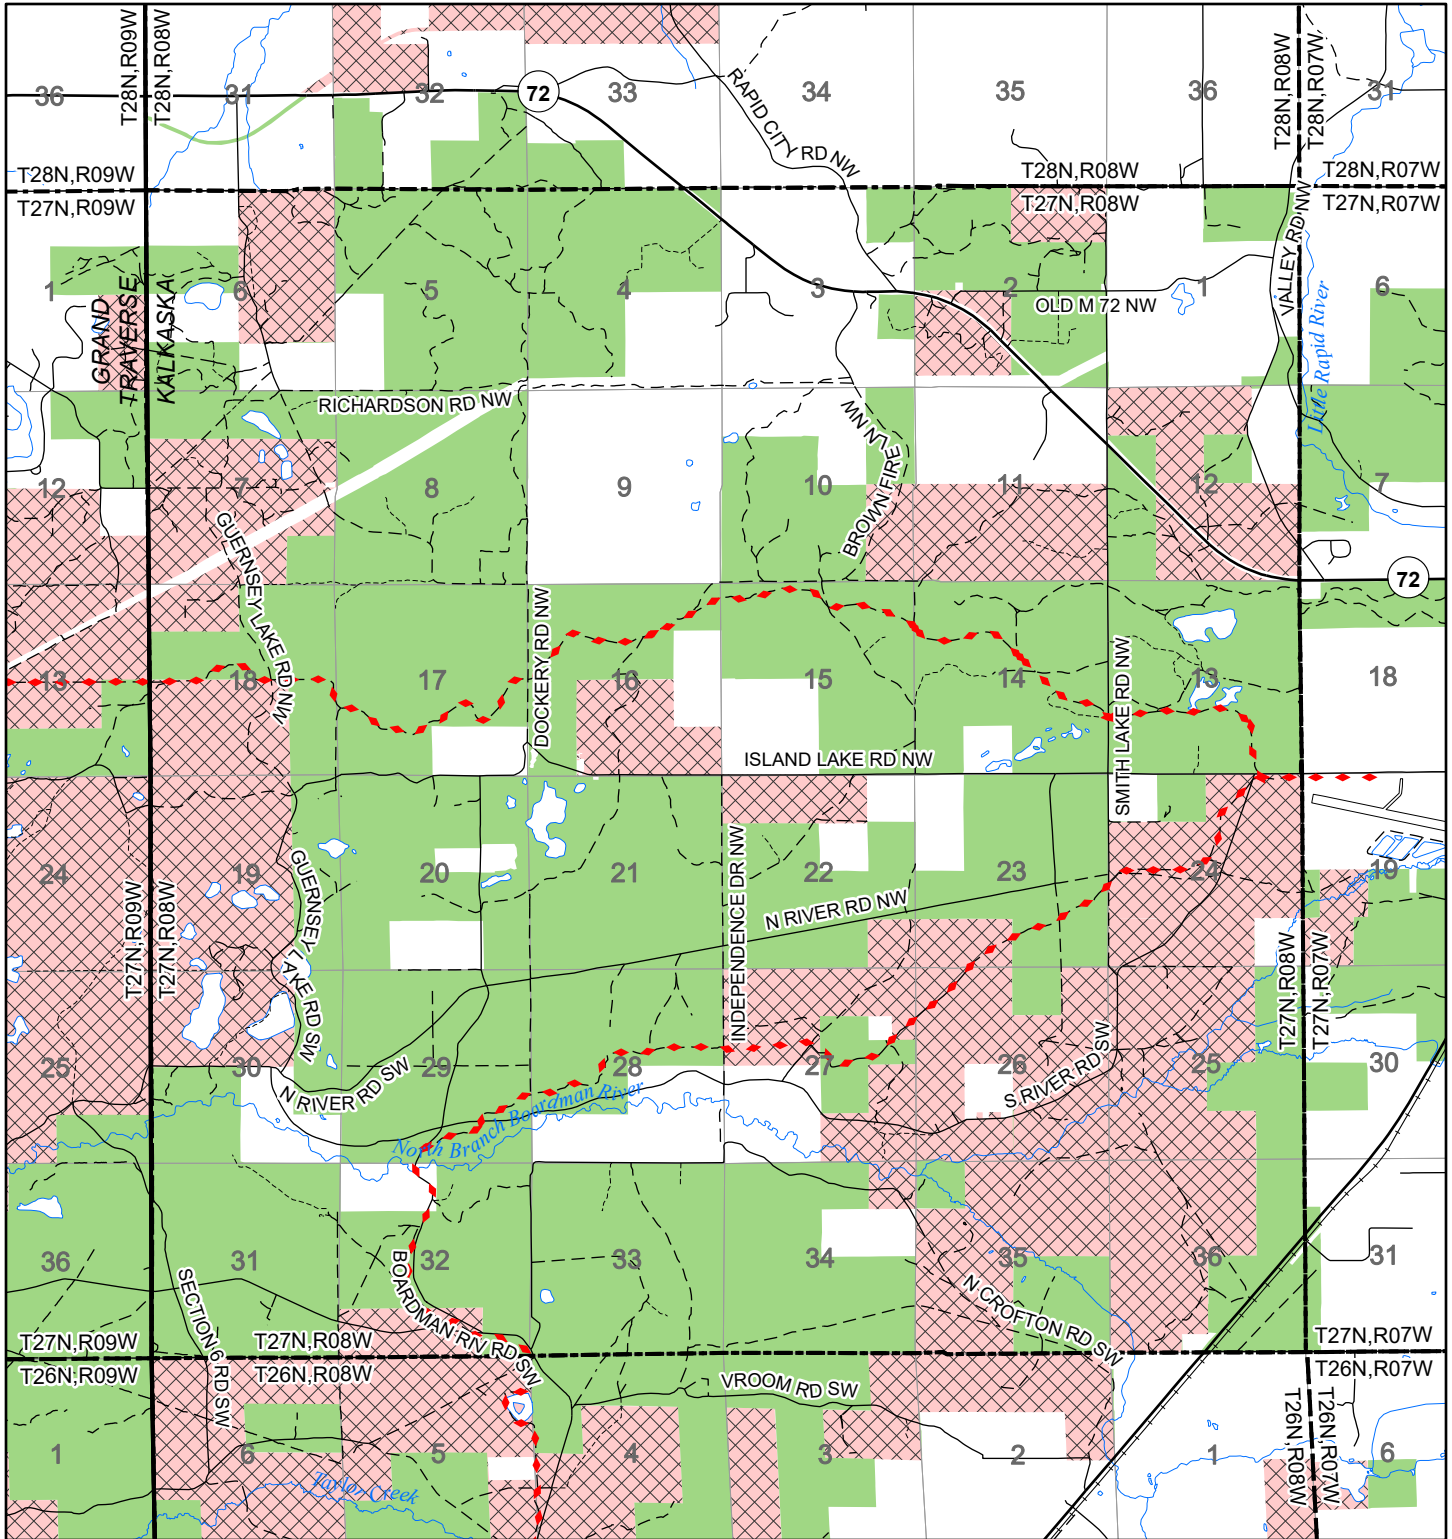

# 2022 Fuelwood Collection Map

## T27N,R08W

### KALKASKA CO.

- Open to Fuelwood Collection
- Open (Recently Closed Timber Sale)
- State land closed to fuelwood collection
- Snowmobile trail

Effective: April 1, 2022