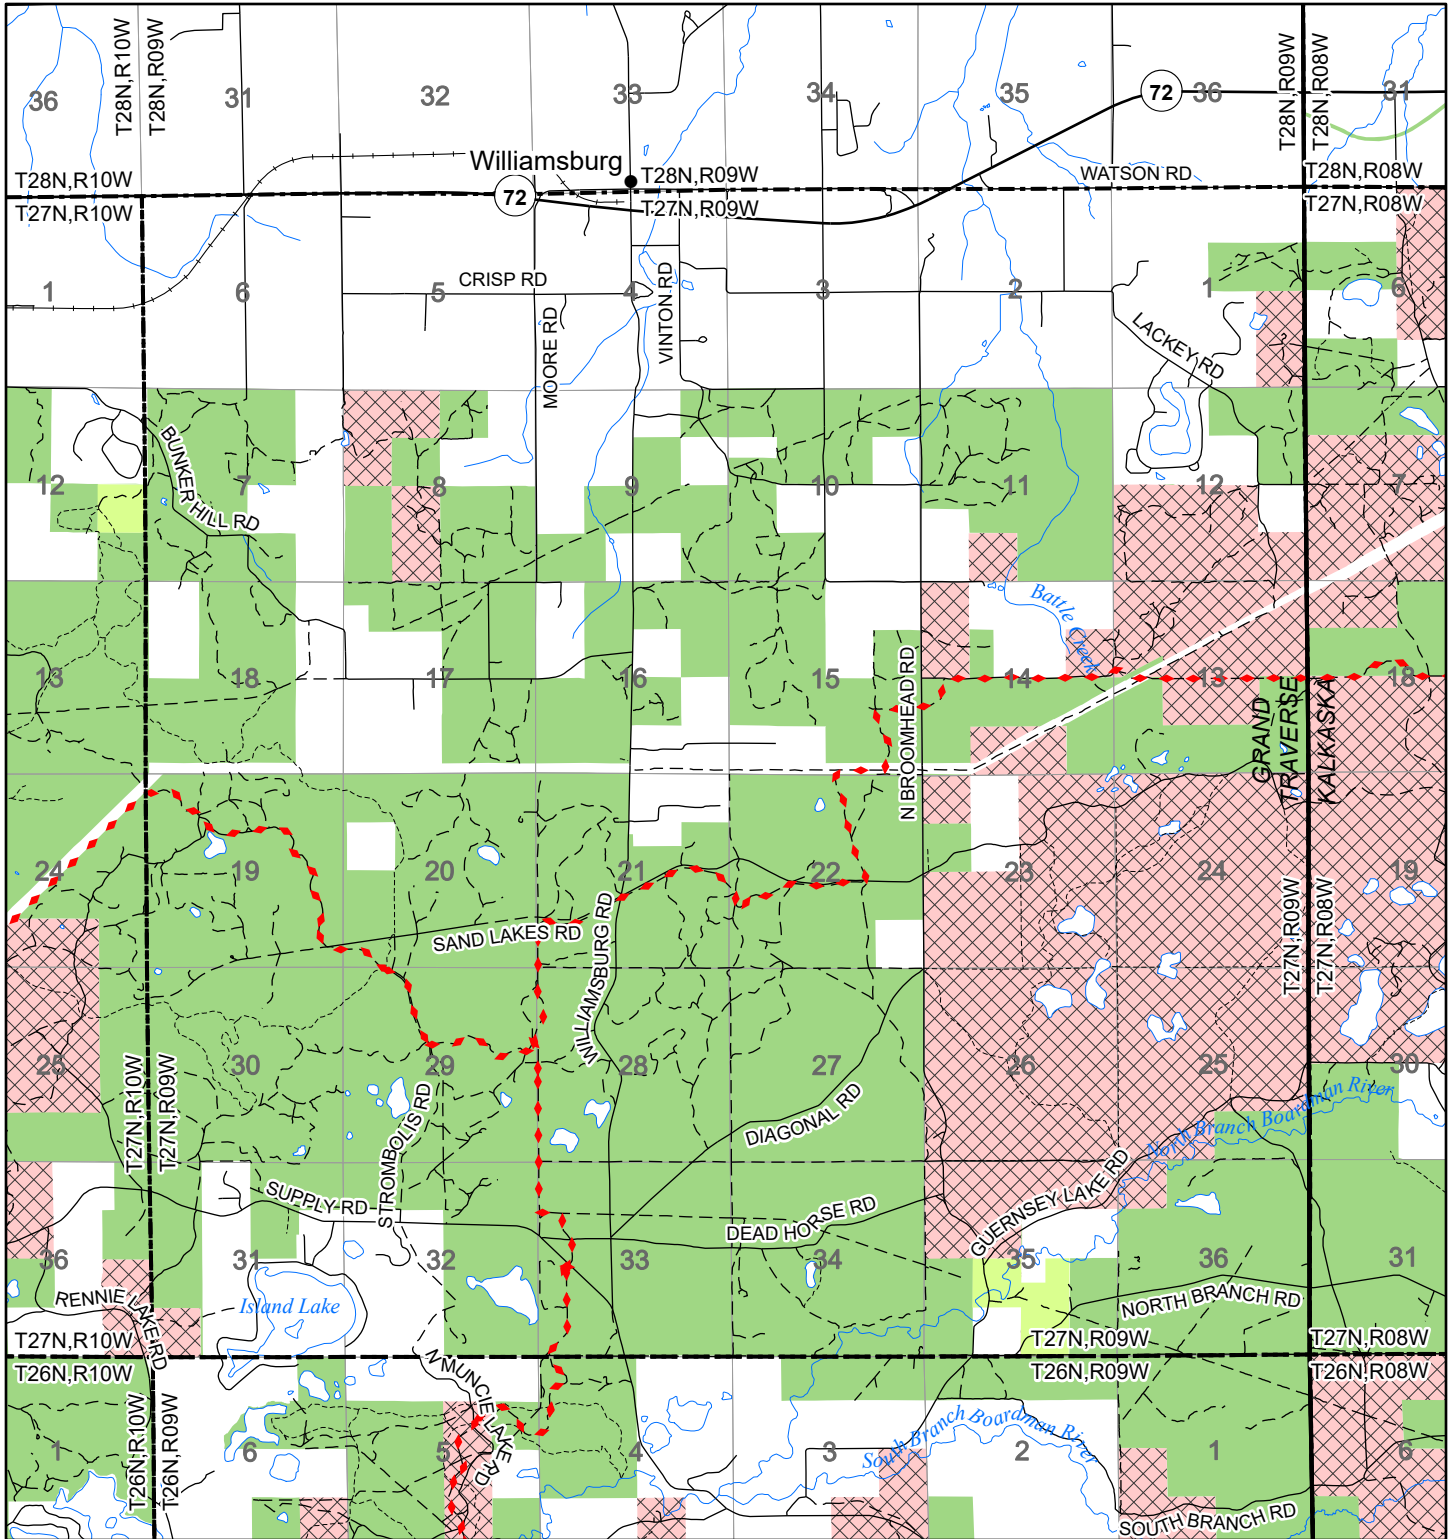

# 2022 Fuelwood Collection Map

## T27N,R09W

### GRAND TRAVERSE CO.

- Open to Fuelwood Collection
- Open (Recently Closed Timber Sale)
- State land closed to fuelwood collection
- Snowmobile trail

Effective: April 1, 2022