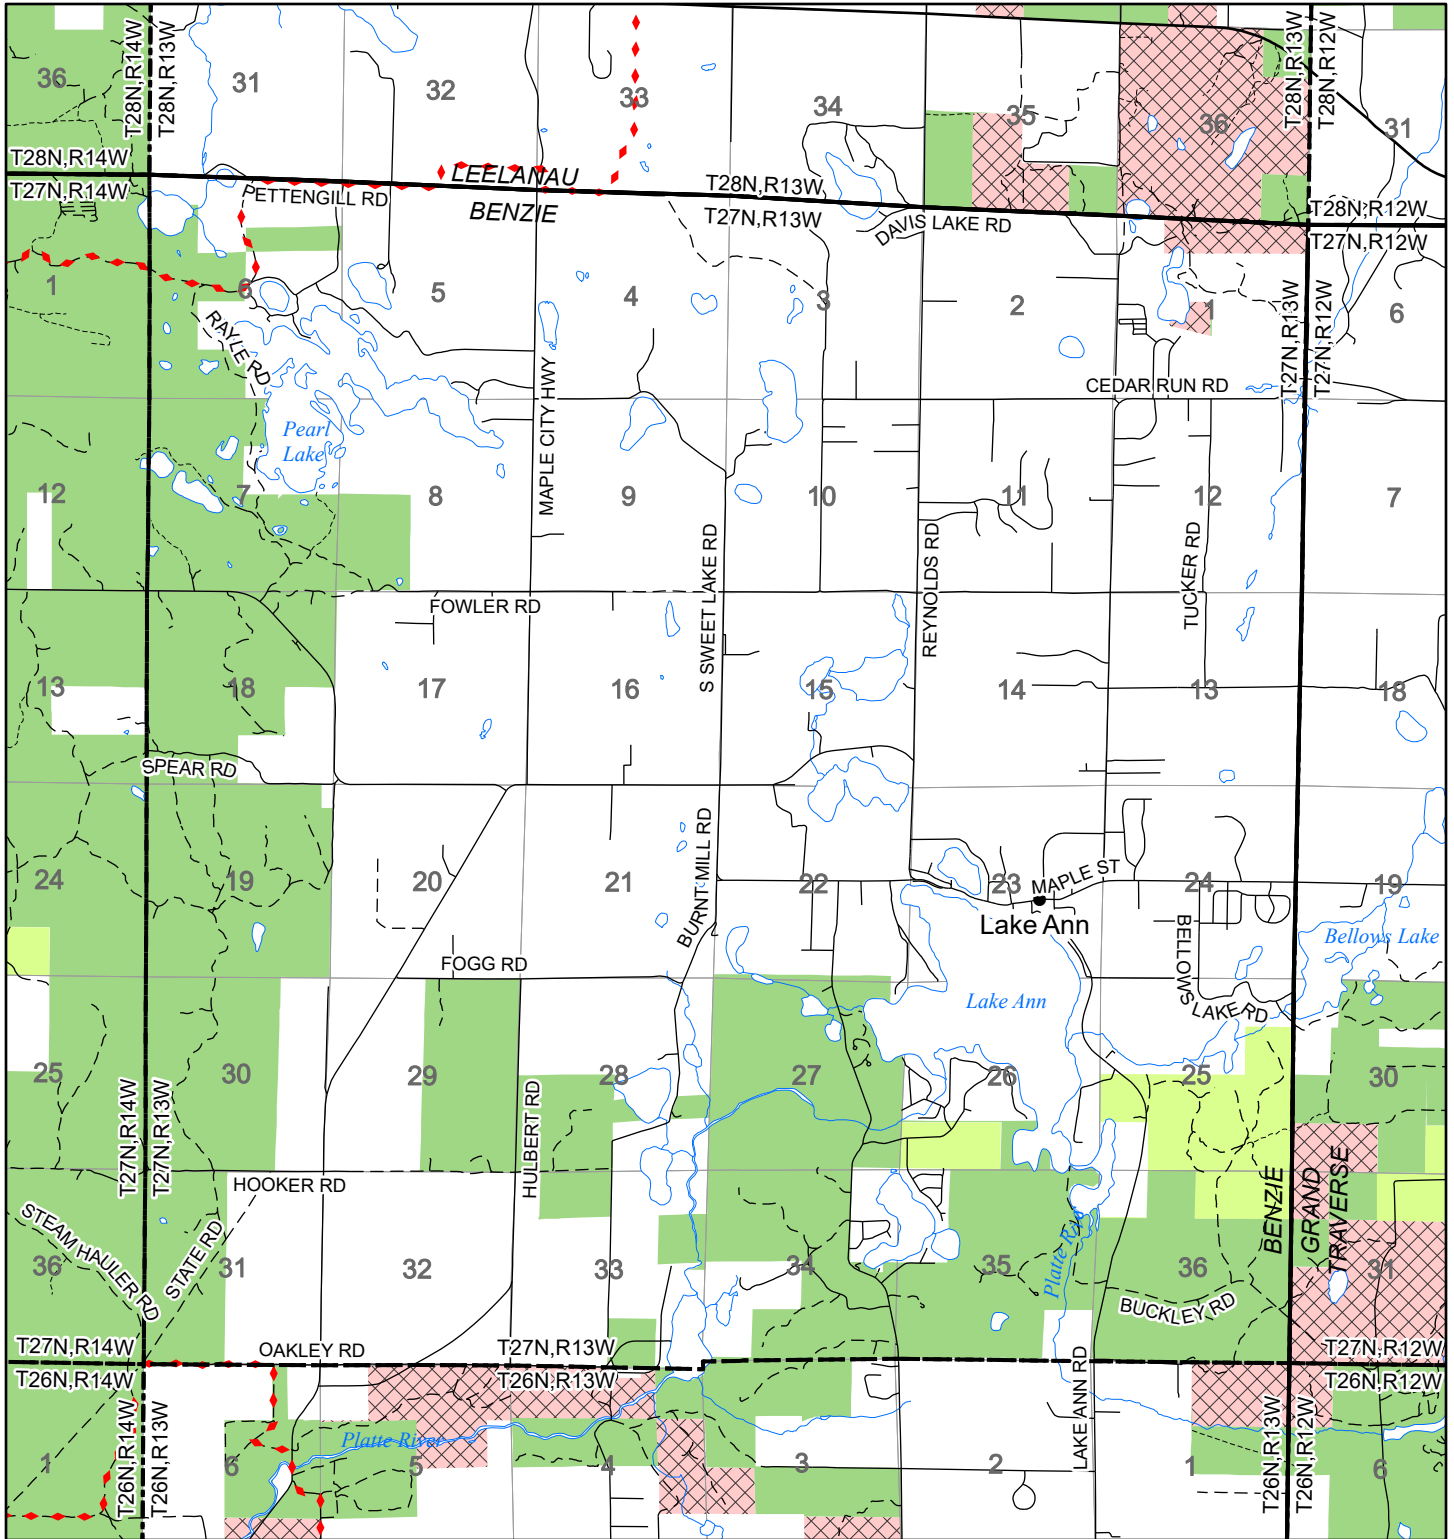

2022 Fuelwood Collection Map

T27N,R13W

BENZIE CO.

- Open to Fuelwood Collection
- Open (Recently Closed Timber Sale)
- State land closed to fuelwood collection
- Snowmobile trail

Effective: April 1, 2022