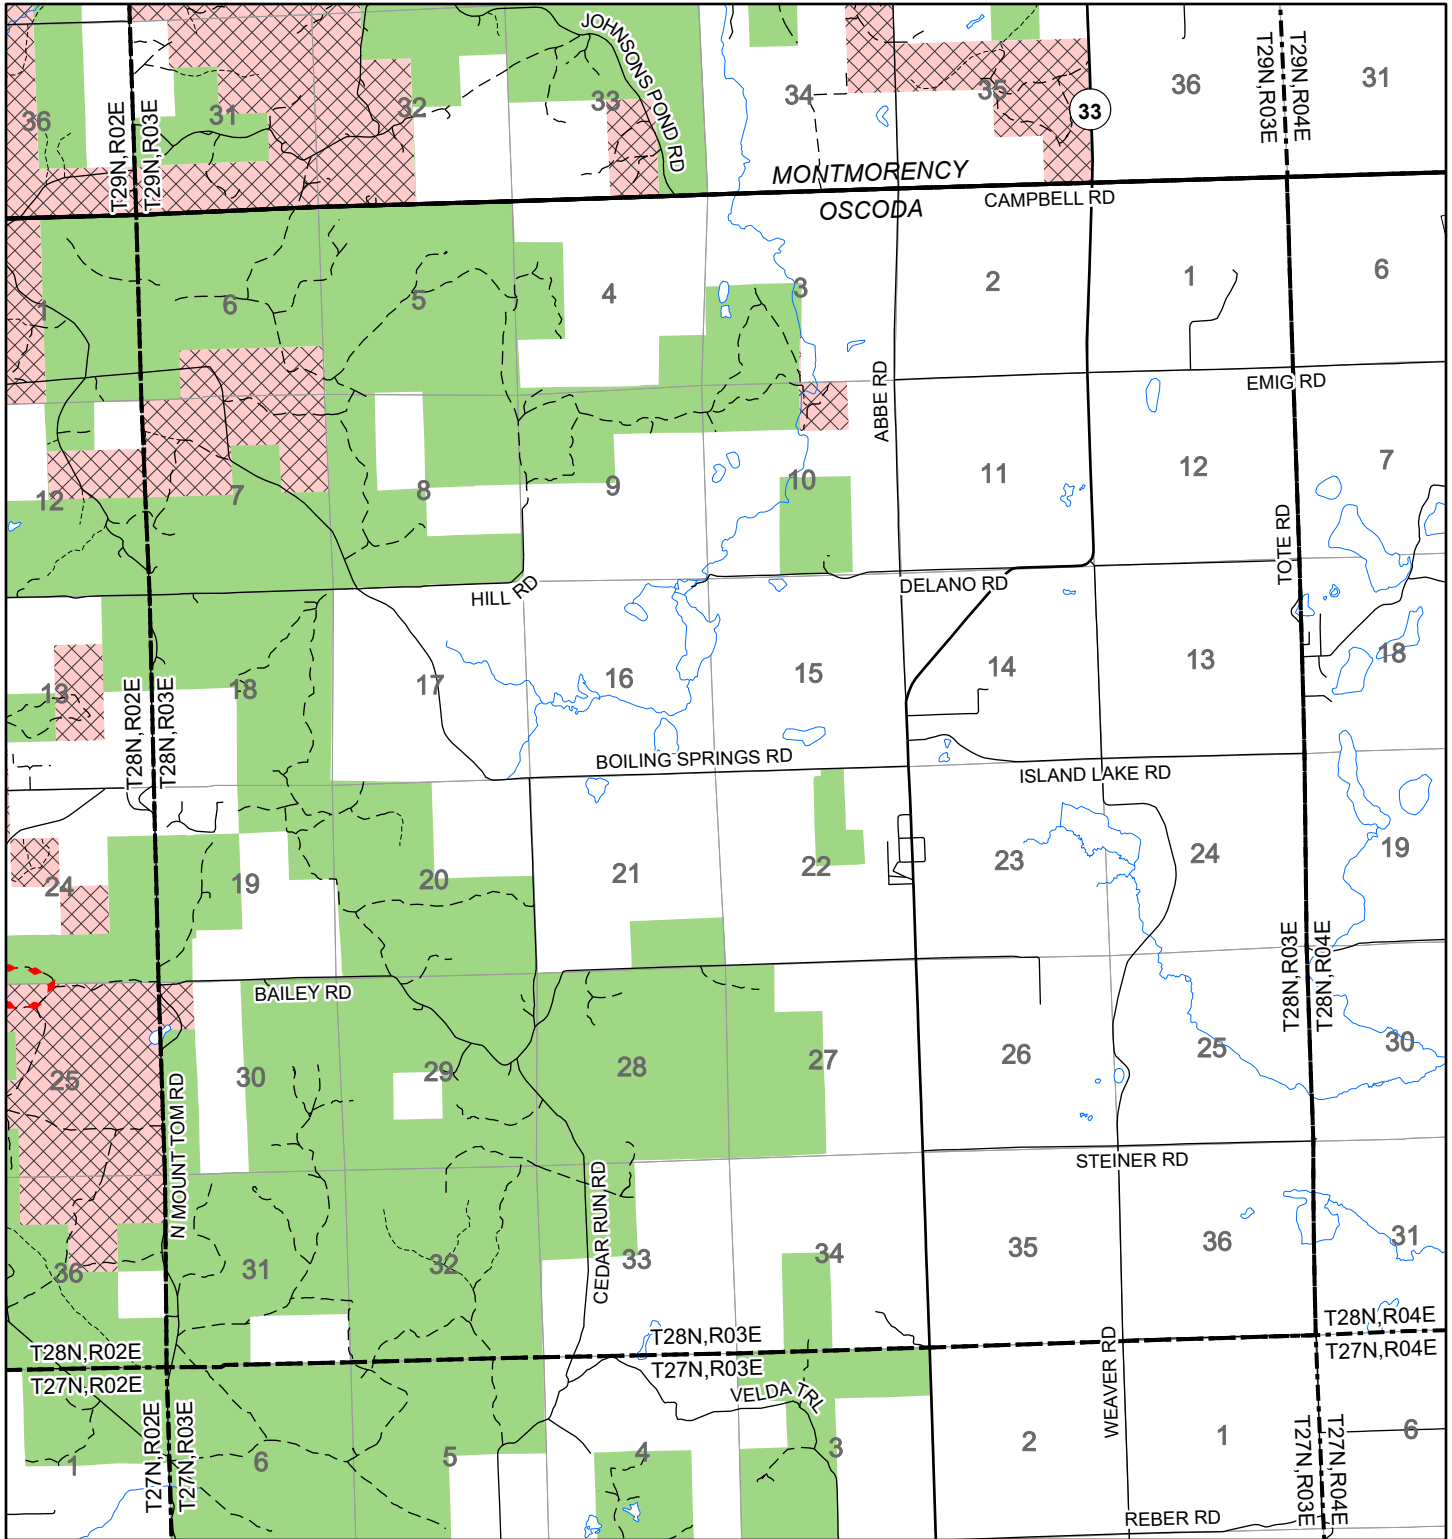

# 2022 Fuelwood Collection Map

## T28N,R03E

### OSCODA CO.

- Open to Fuelwood Collection
- Open (Recently Closed Timber Sale)
- State land closed to fuelwood collection
- Snowmobile trail

Effective: April 1, 2022