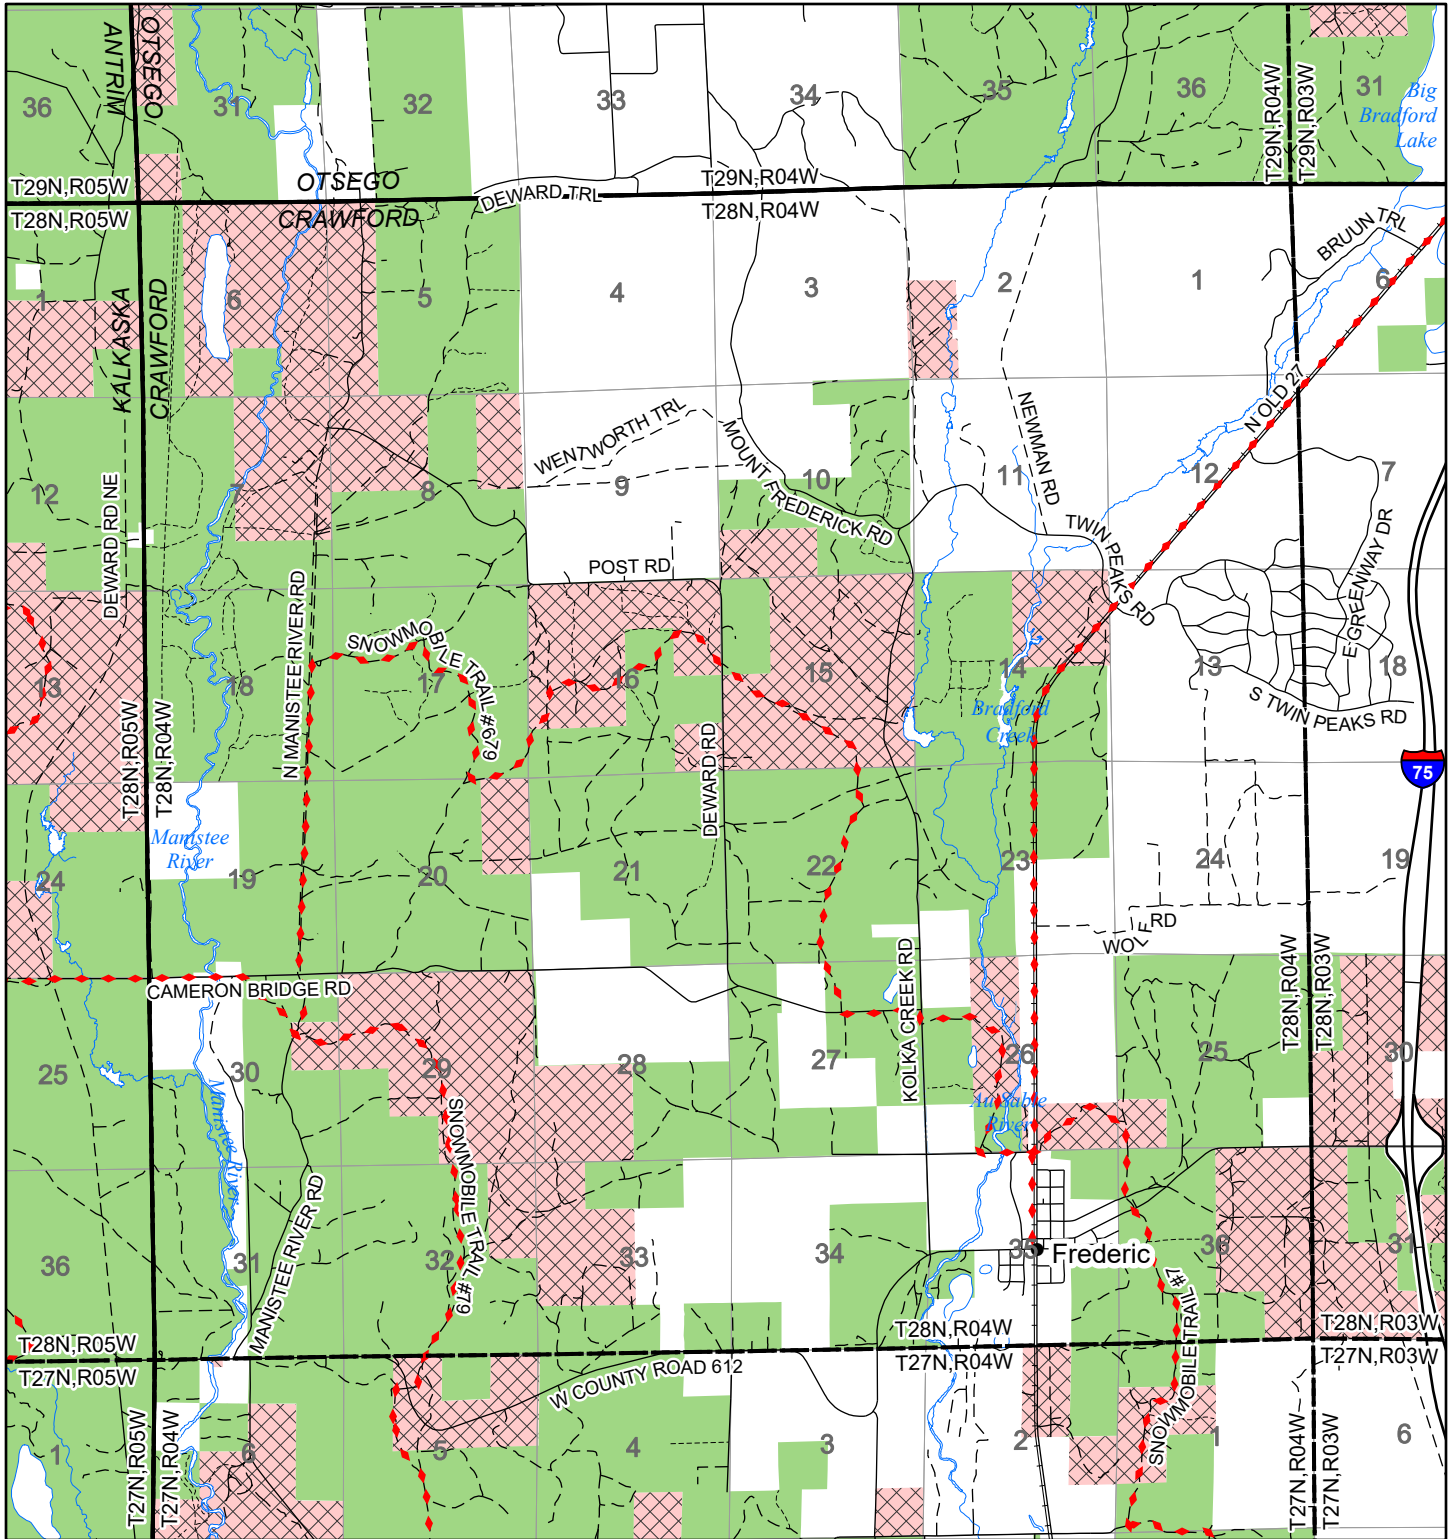

# 2022 Fuelwood Collection Map

## T28N,R04W

### CRAWFORD CO.

- Open to Fuelwood Collection
- Open (Recently Closed Timber Sale)
- State land closed to fuelwood collection
- Snowmobile trail

Effective: April 1, 2022