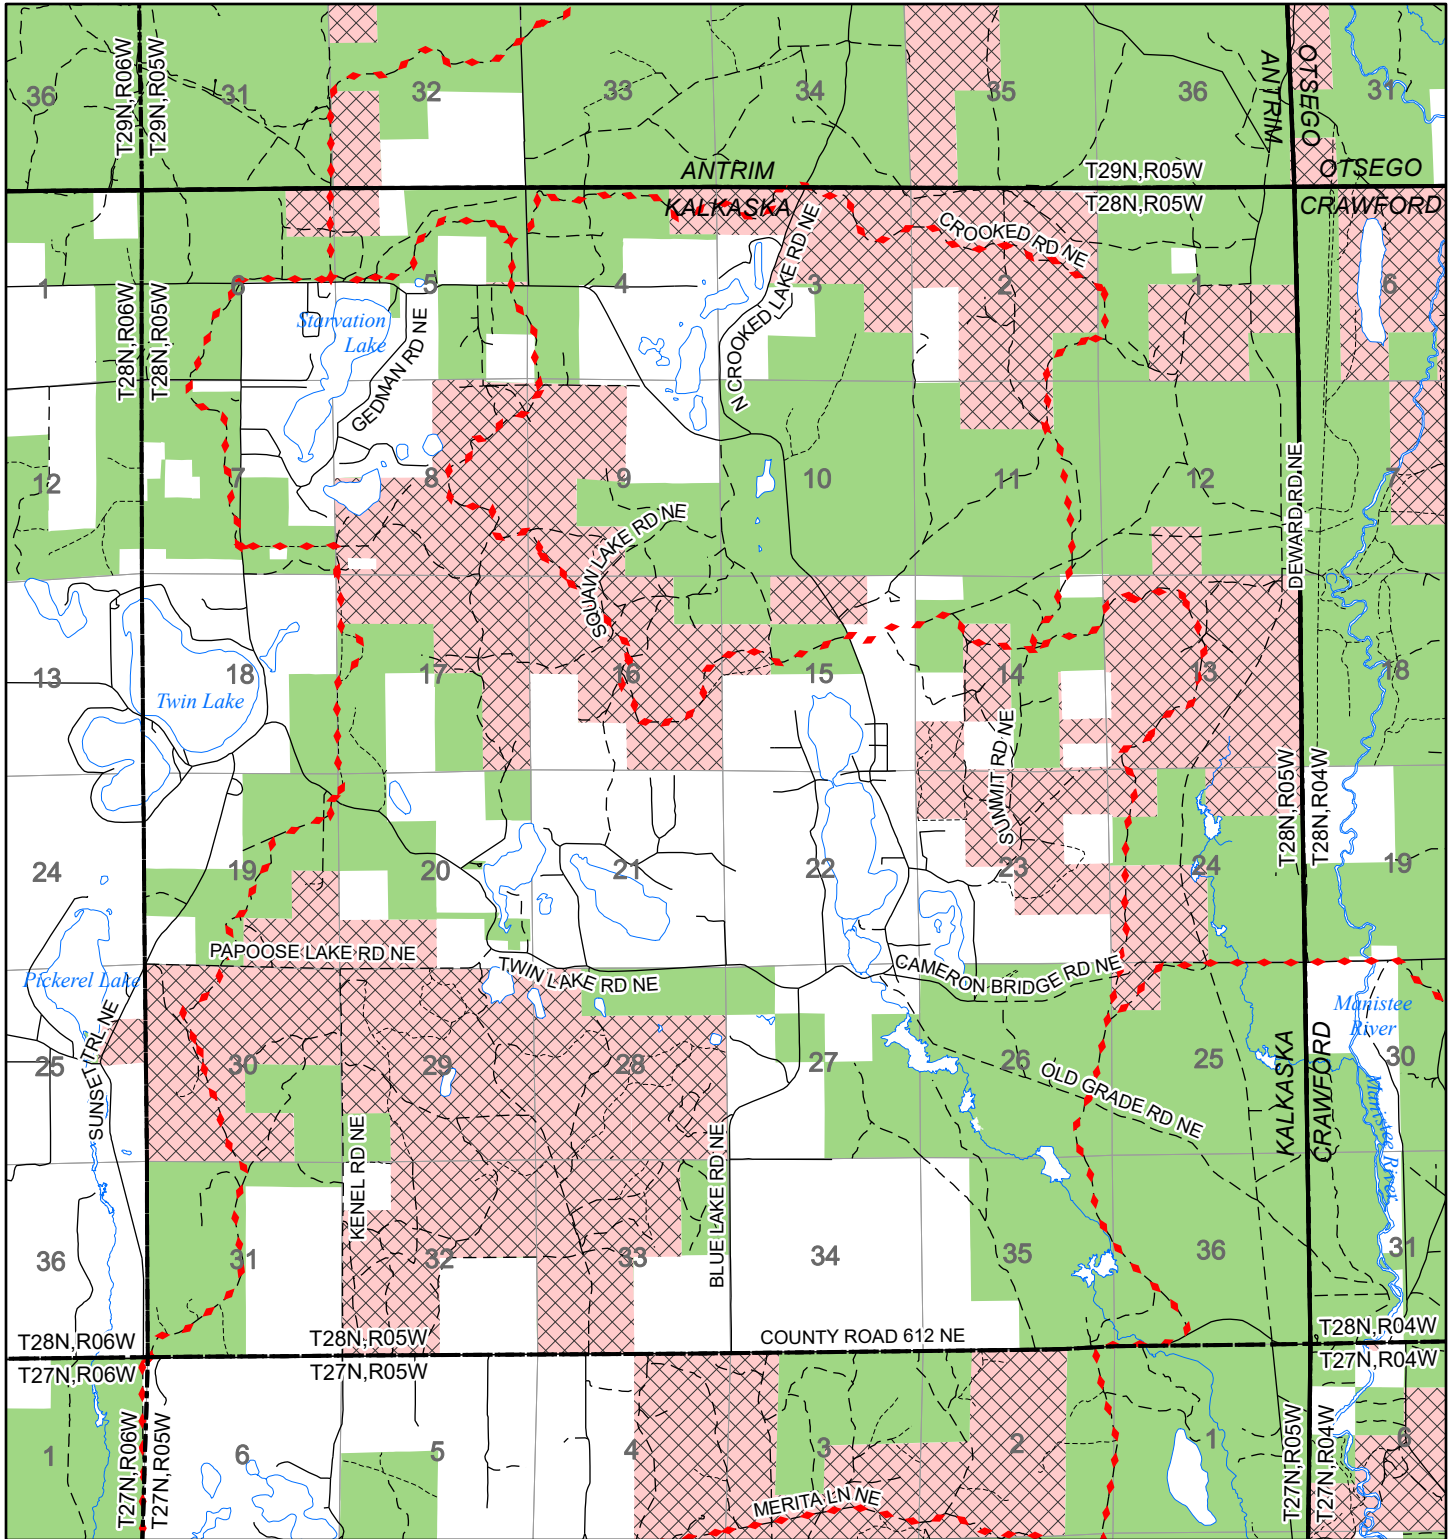

# 2022 Fuelwood Collection Map

## T28N,R05W

### KALKASKA CO.

- Open to Fuelwood Collection
- Open (Recently Closed Timber Sale)
- State land closed to fuelwood collection
- Snowmobile trail

Effective: April 1, 2022