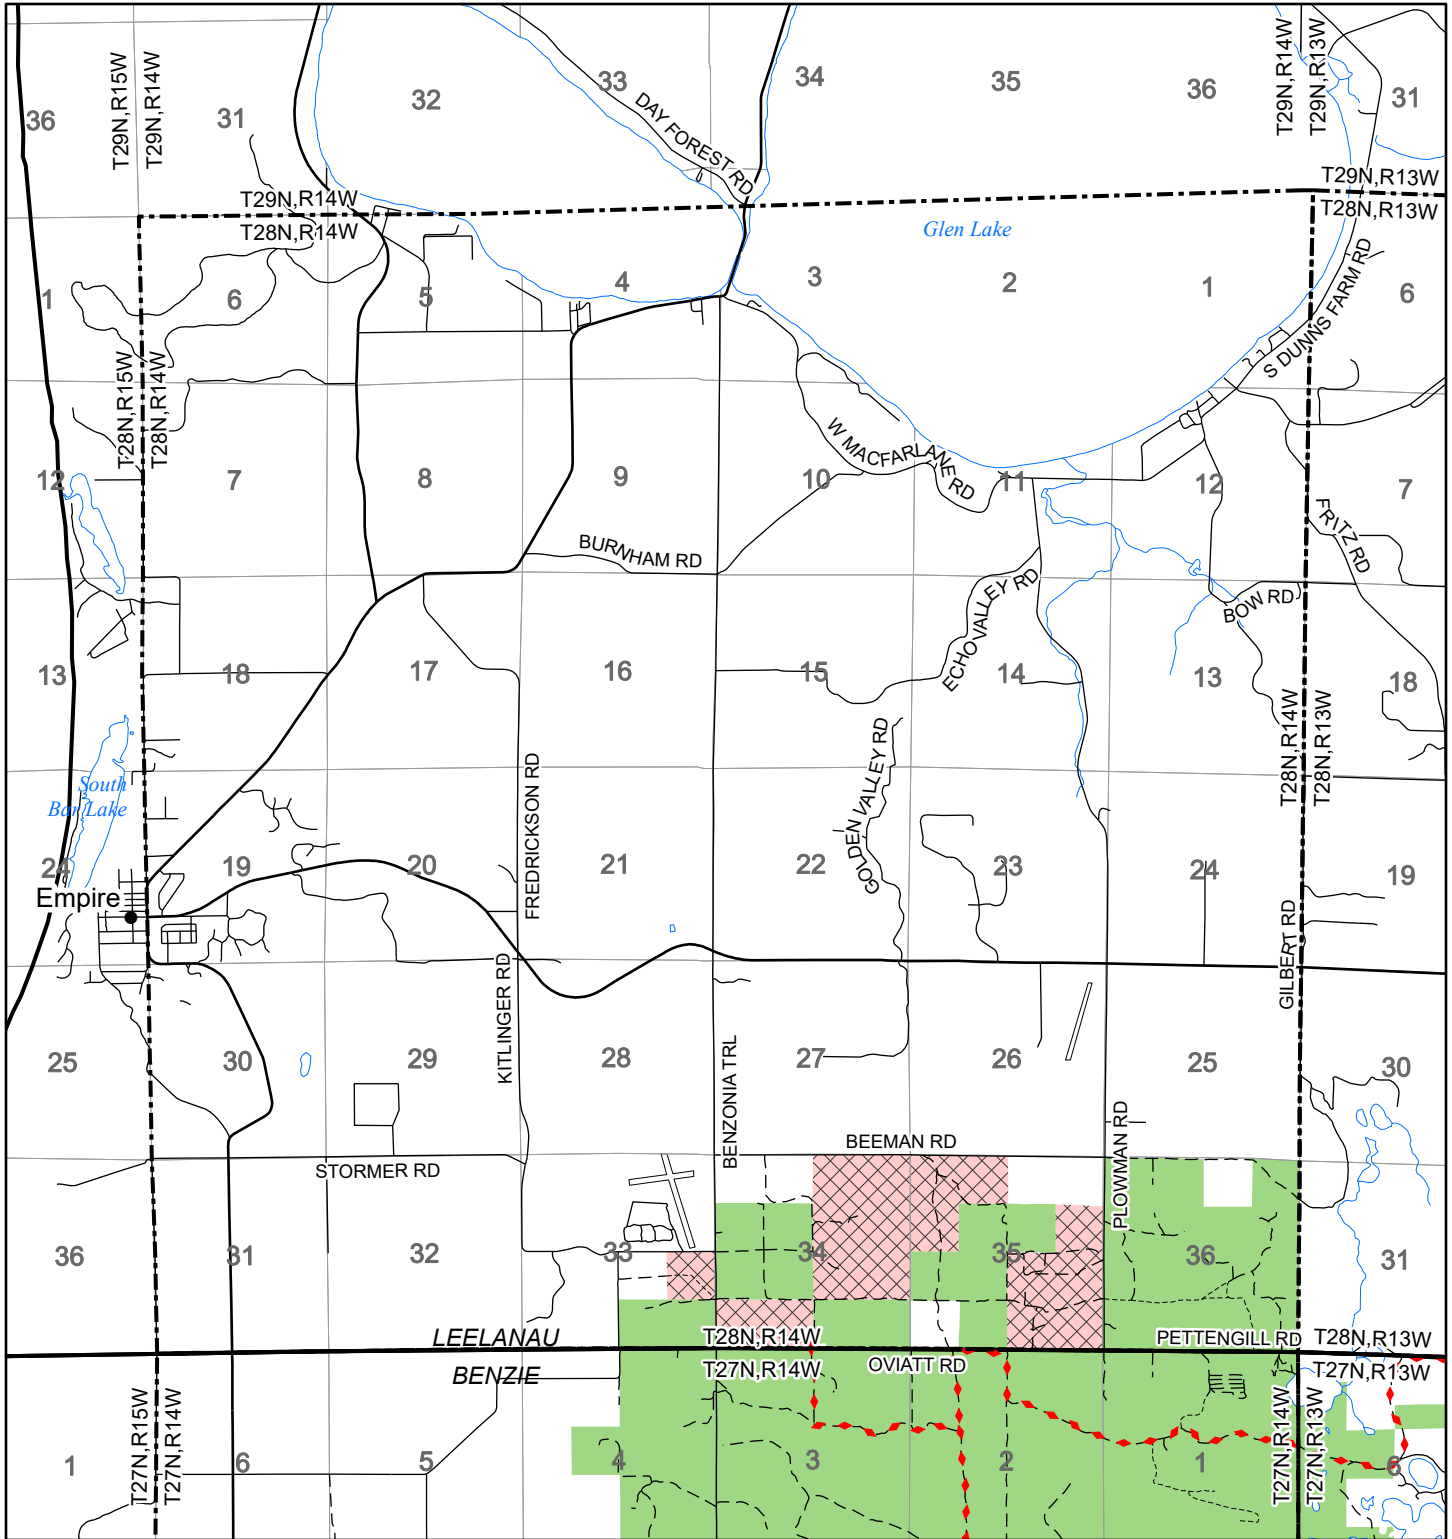

2022 Fuelwood Collection Map

T28N,R14W

LEELANAU CO.

- Open to Fuelwood Collection
- Open (Recently Closed Timber Sale)
- State land closed to fuelwood collection
- Snowmobile trail

Effective: April 1, 2022