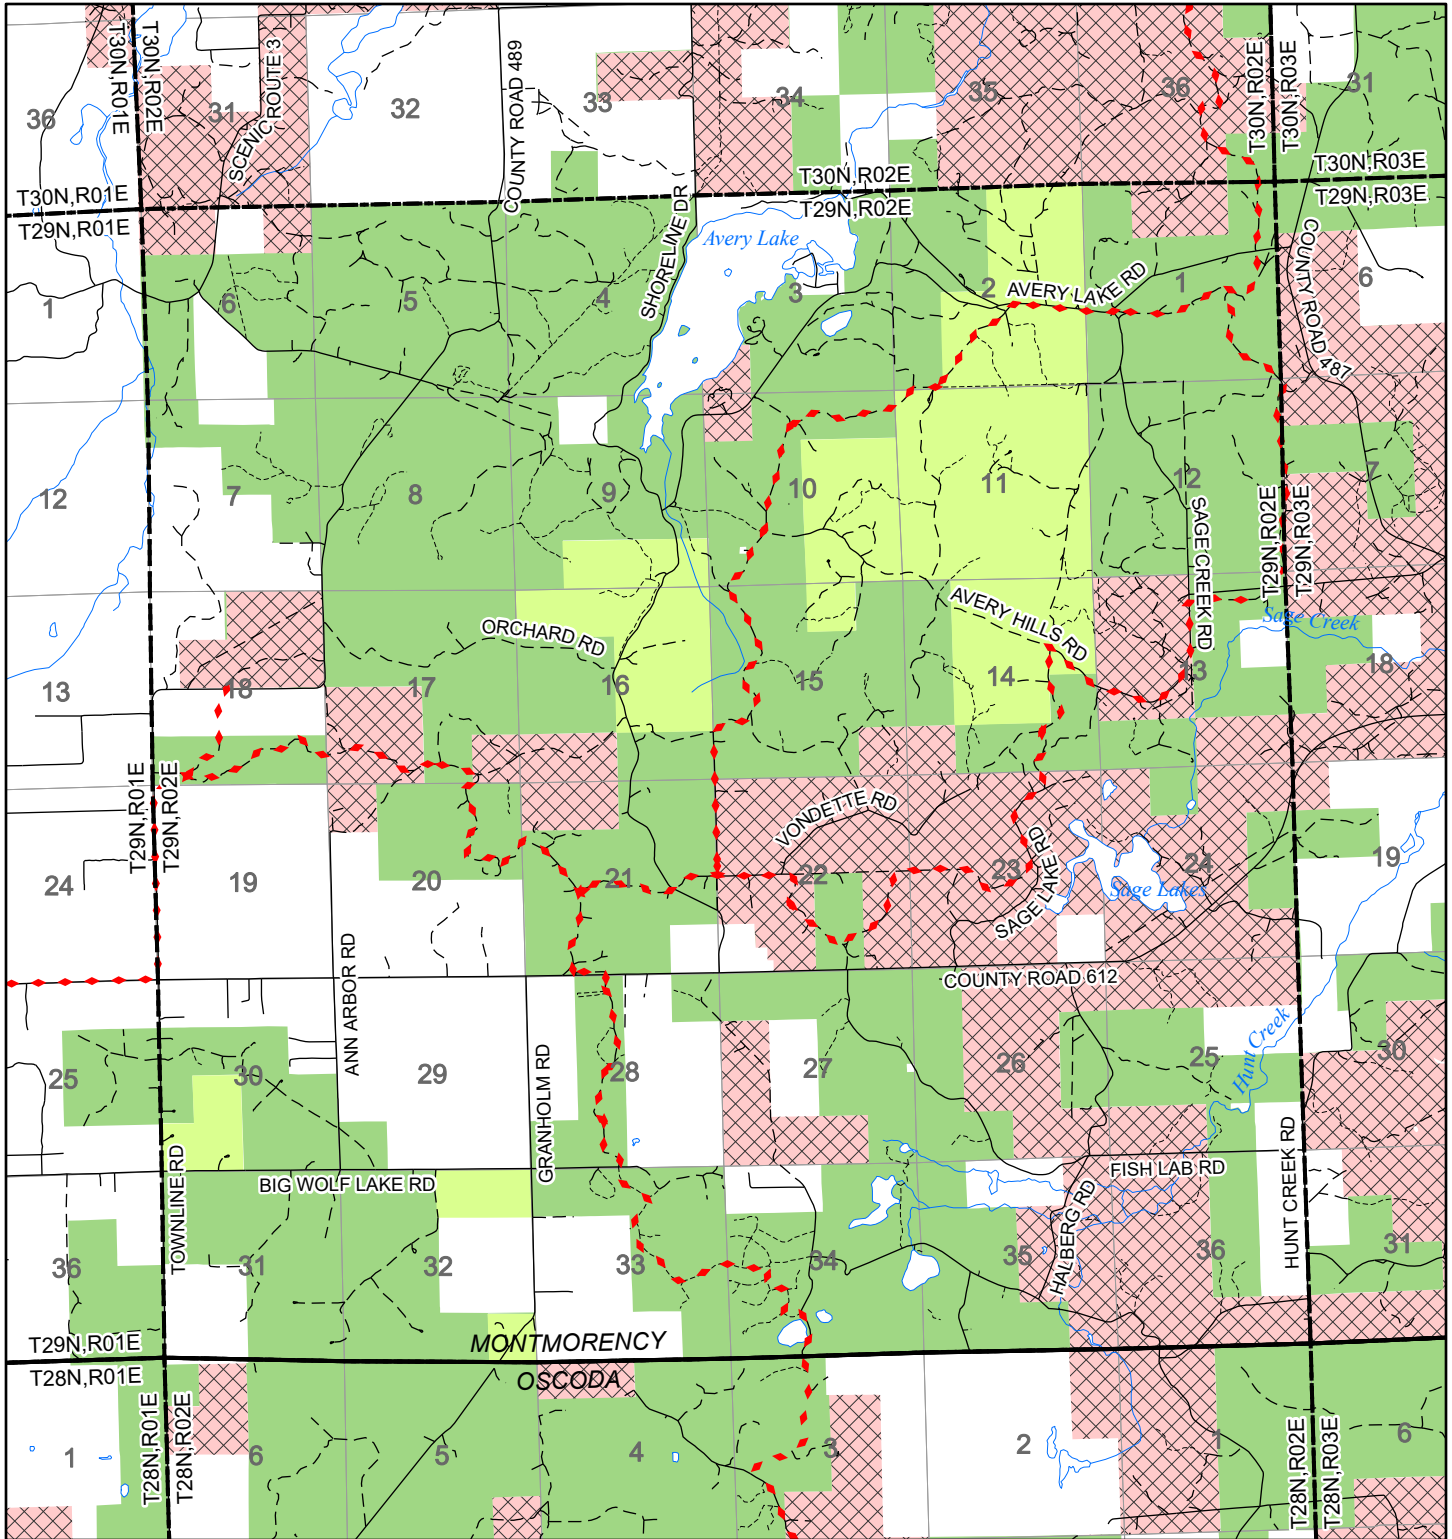

2022 Fuelwood Collection Map

T29N,R02E

MONTMORENCY CO.

- Open to Fuelwood Collection
- Open (Recently Closed Timber Sale)
- State land closed to fuelwood collection
- Snowmobile trail

Effective: April 1, 2022