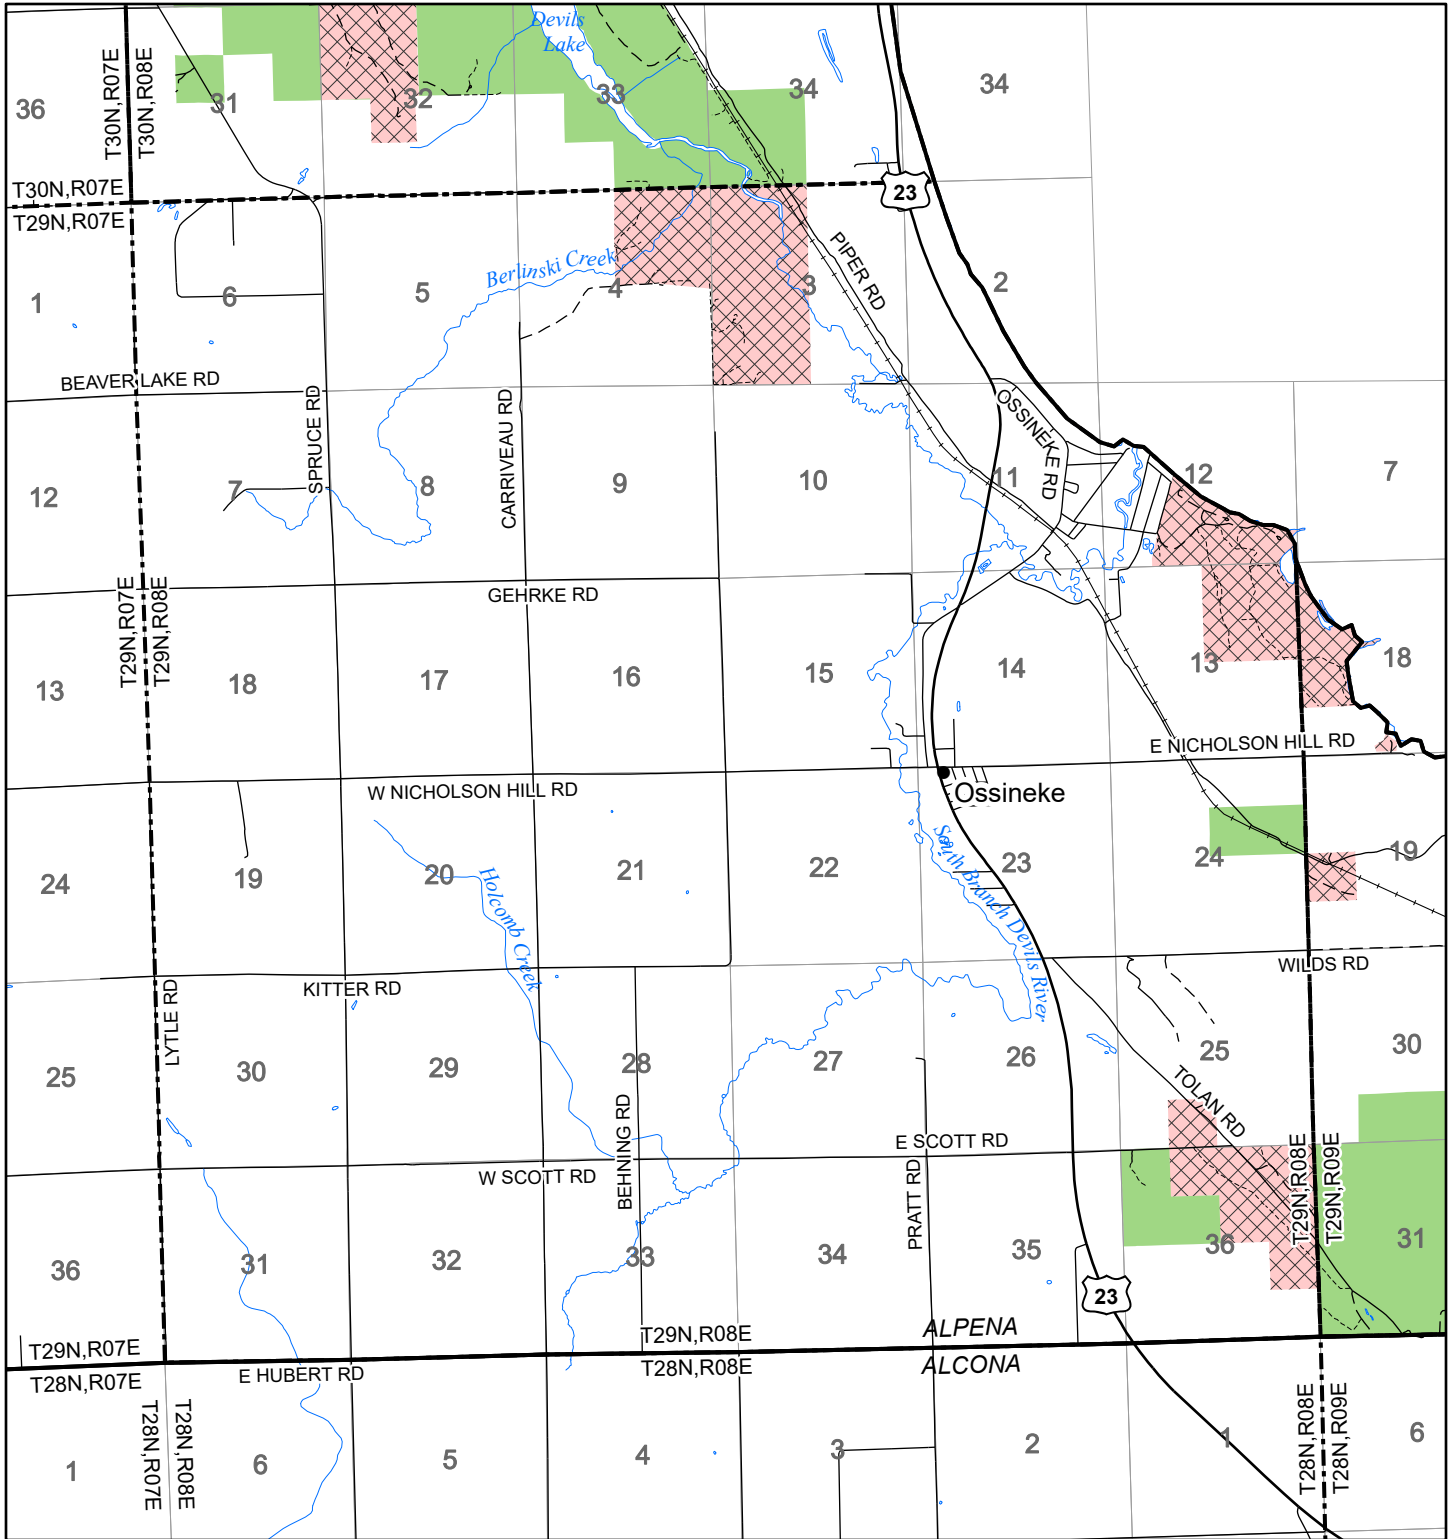

2022 Fuelwood Collection Map

T29N,R08E

ALPENA CO.

- Open to Fuelwood Collection
- Open (Recently Closed Timber Sale)
- State land closed to fuelwood collection
- Snowmobile trail

Effective: April 1, 2022