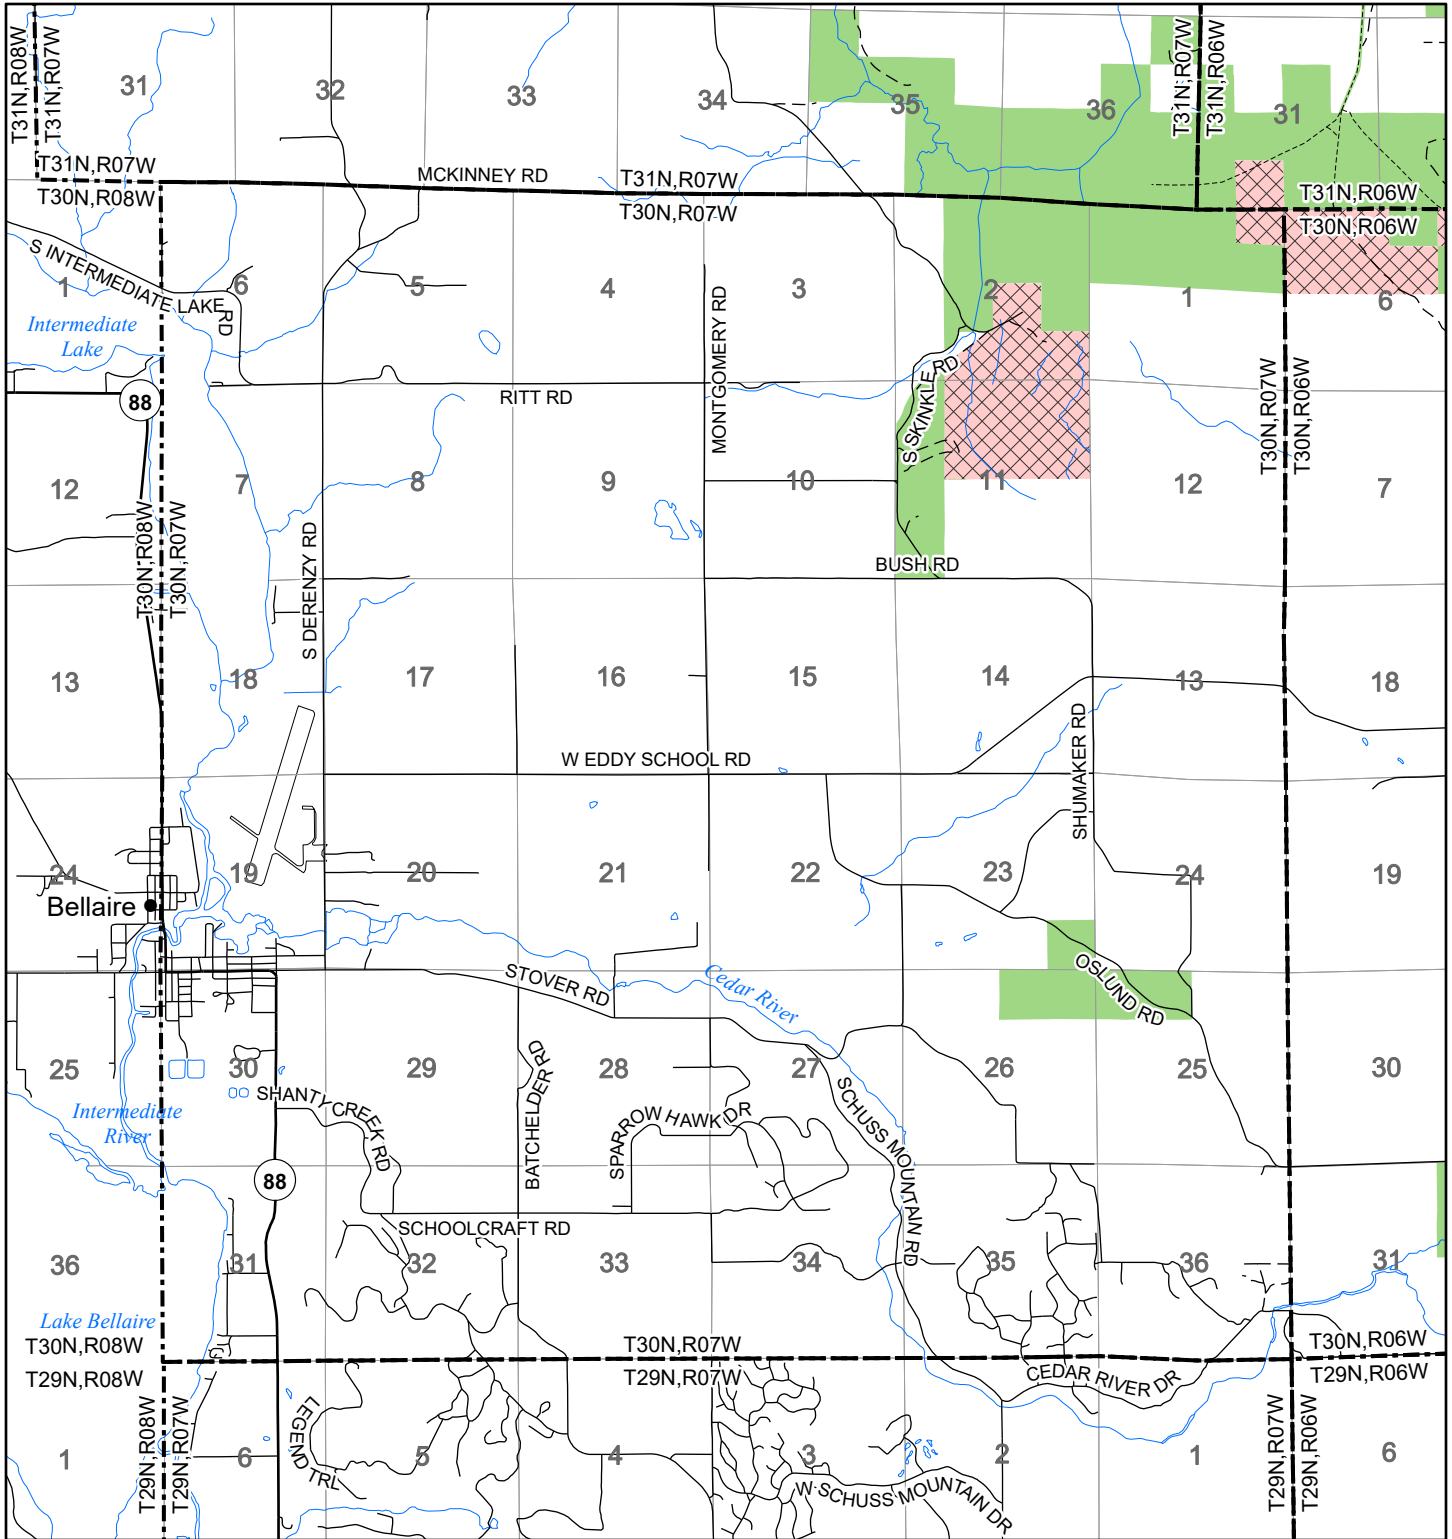

2022 Fuelwood Collection Map

T30N,R07W

ANTRIM CO.

- Open to Fuelwood Collection
- Open (Recently Closed Timber Sale)
- State land closed to fuelwood collection
- Snowmobile trail

Effective: April 1, 2022