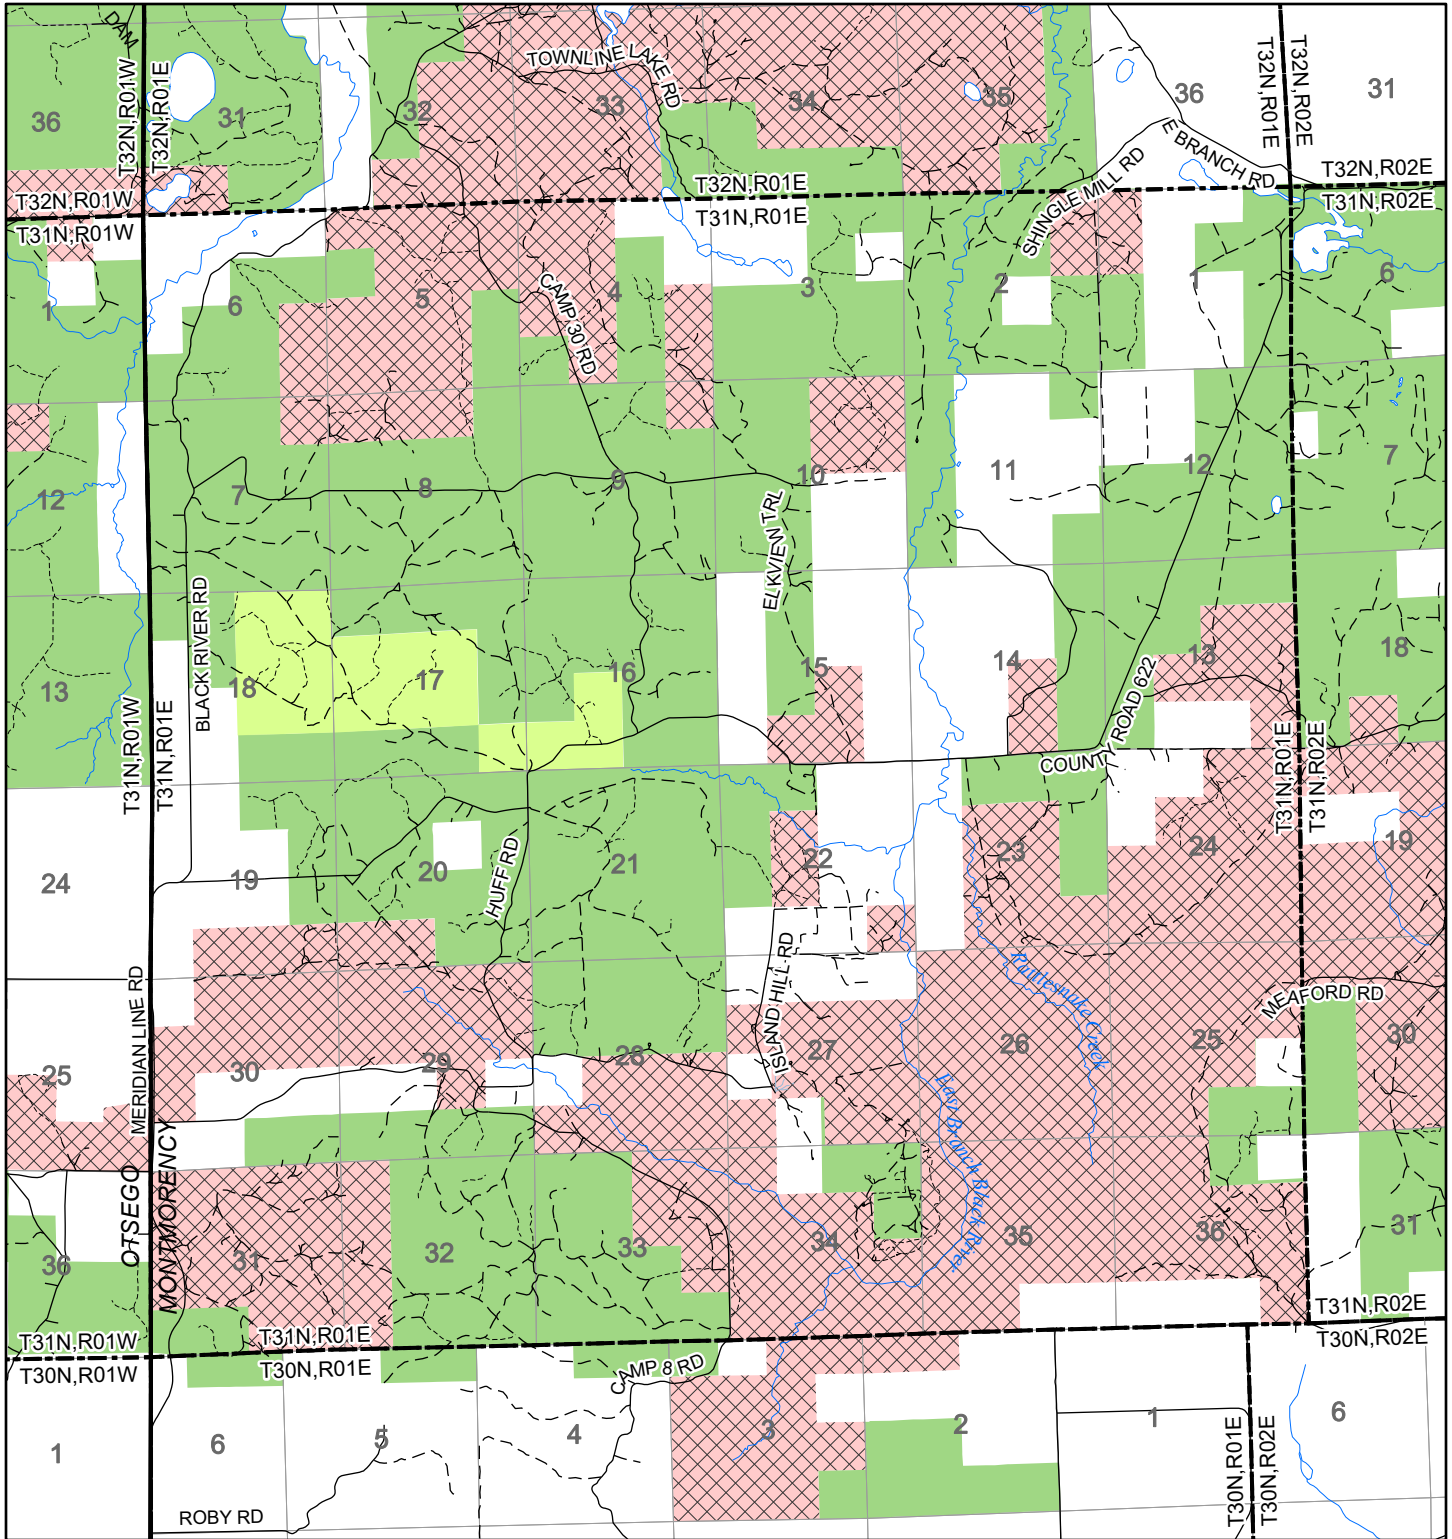

2022 Fuelwood Collection Map

T31N,R01E

MONTMORENCY CO.

- Open to Fuelwood Collection
- Open (Recently Closed Timber Sale)
- State land closed to fuelwood collection
- Snowmobile trail

Effective: April 1, 2022