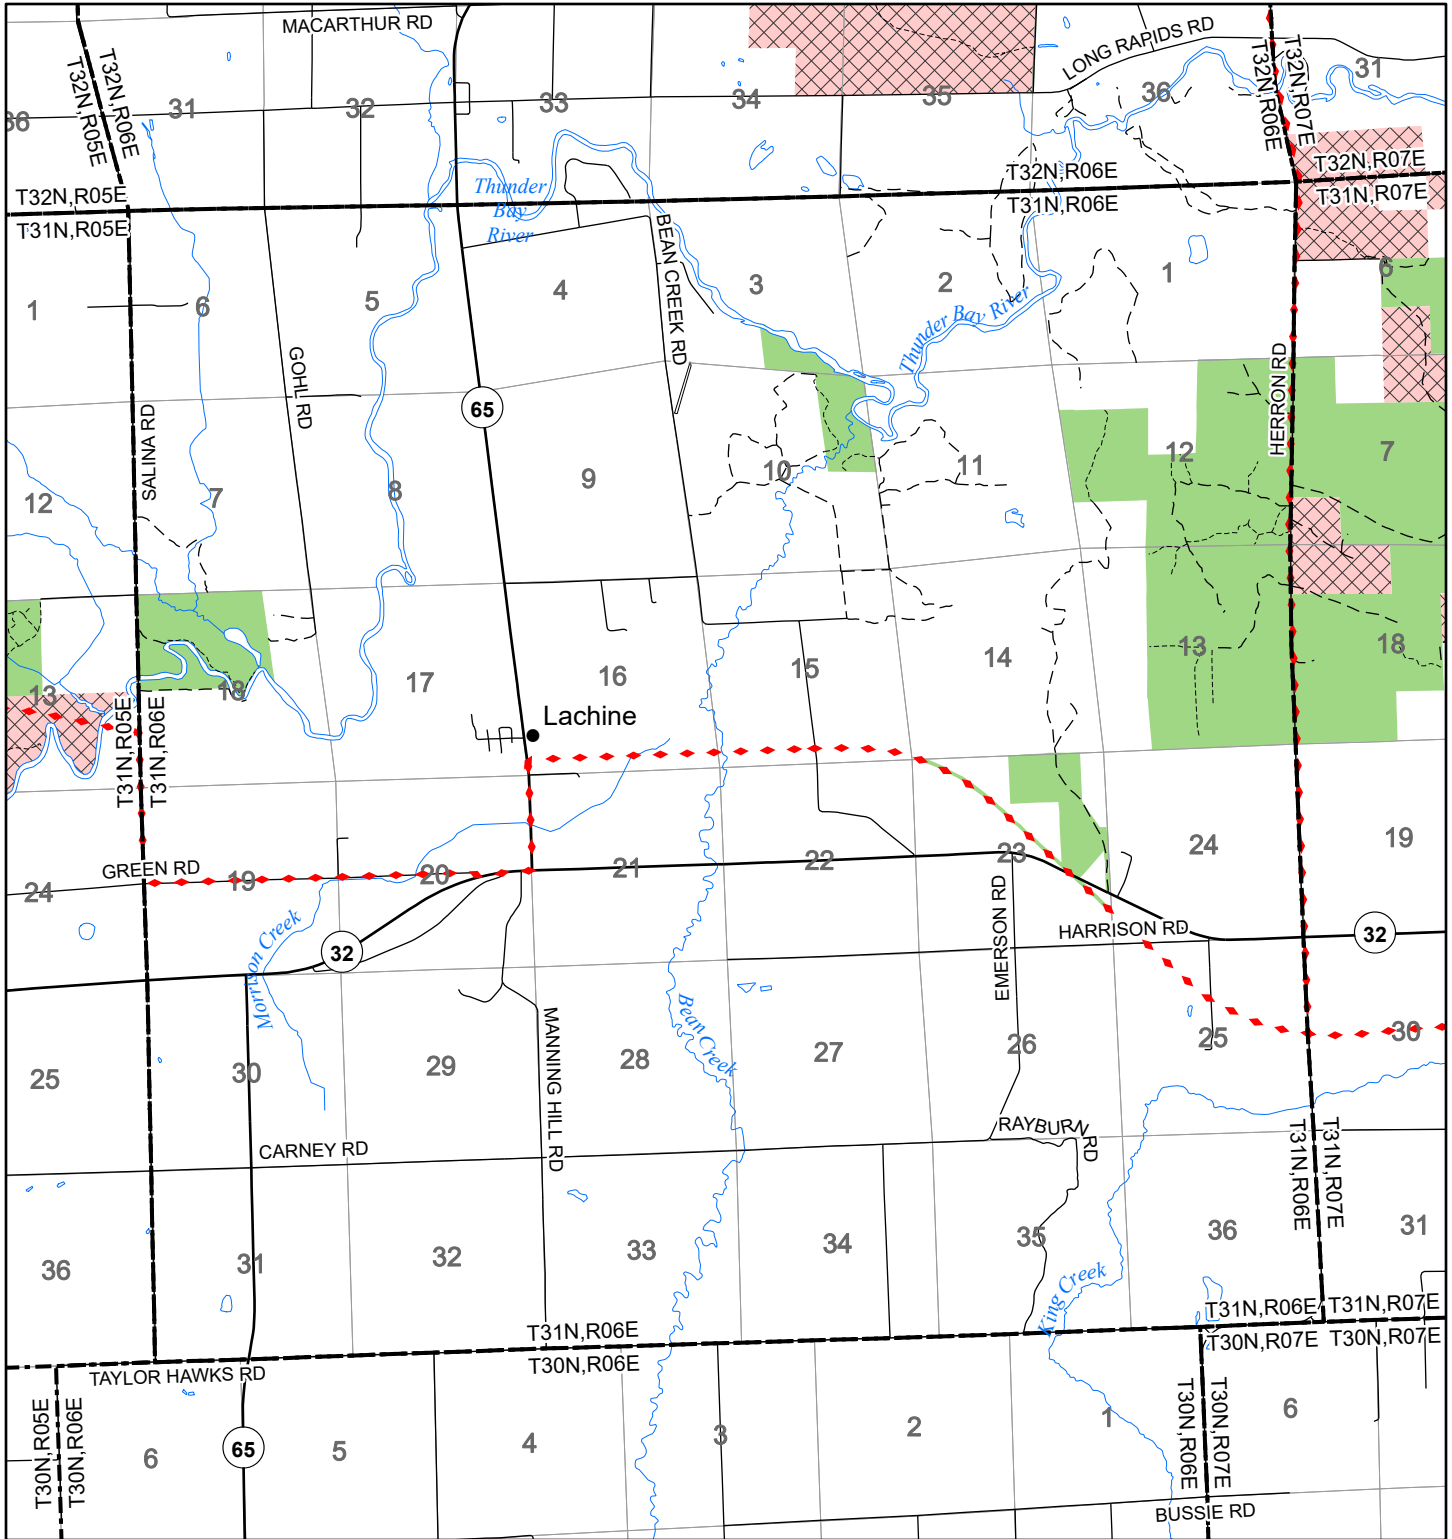

2022 Fuelwood Collection Map

T31N,R06E

ALPENA CO.

- Open to Fuelwood Collection
- Open (Recently Closed Timber Sale)
- State land closed to fuelwood collection
- Snowmobile trail

Effective: April 1, 2022