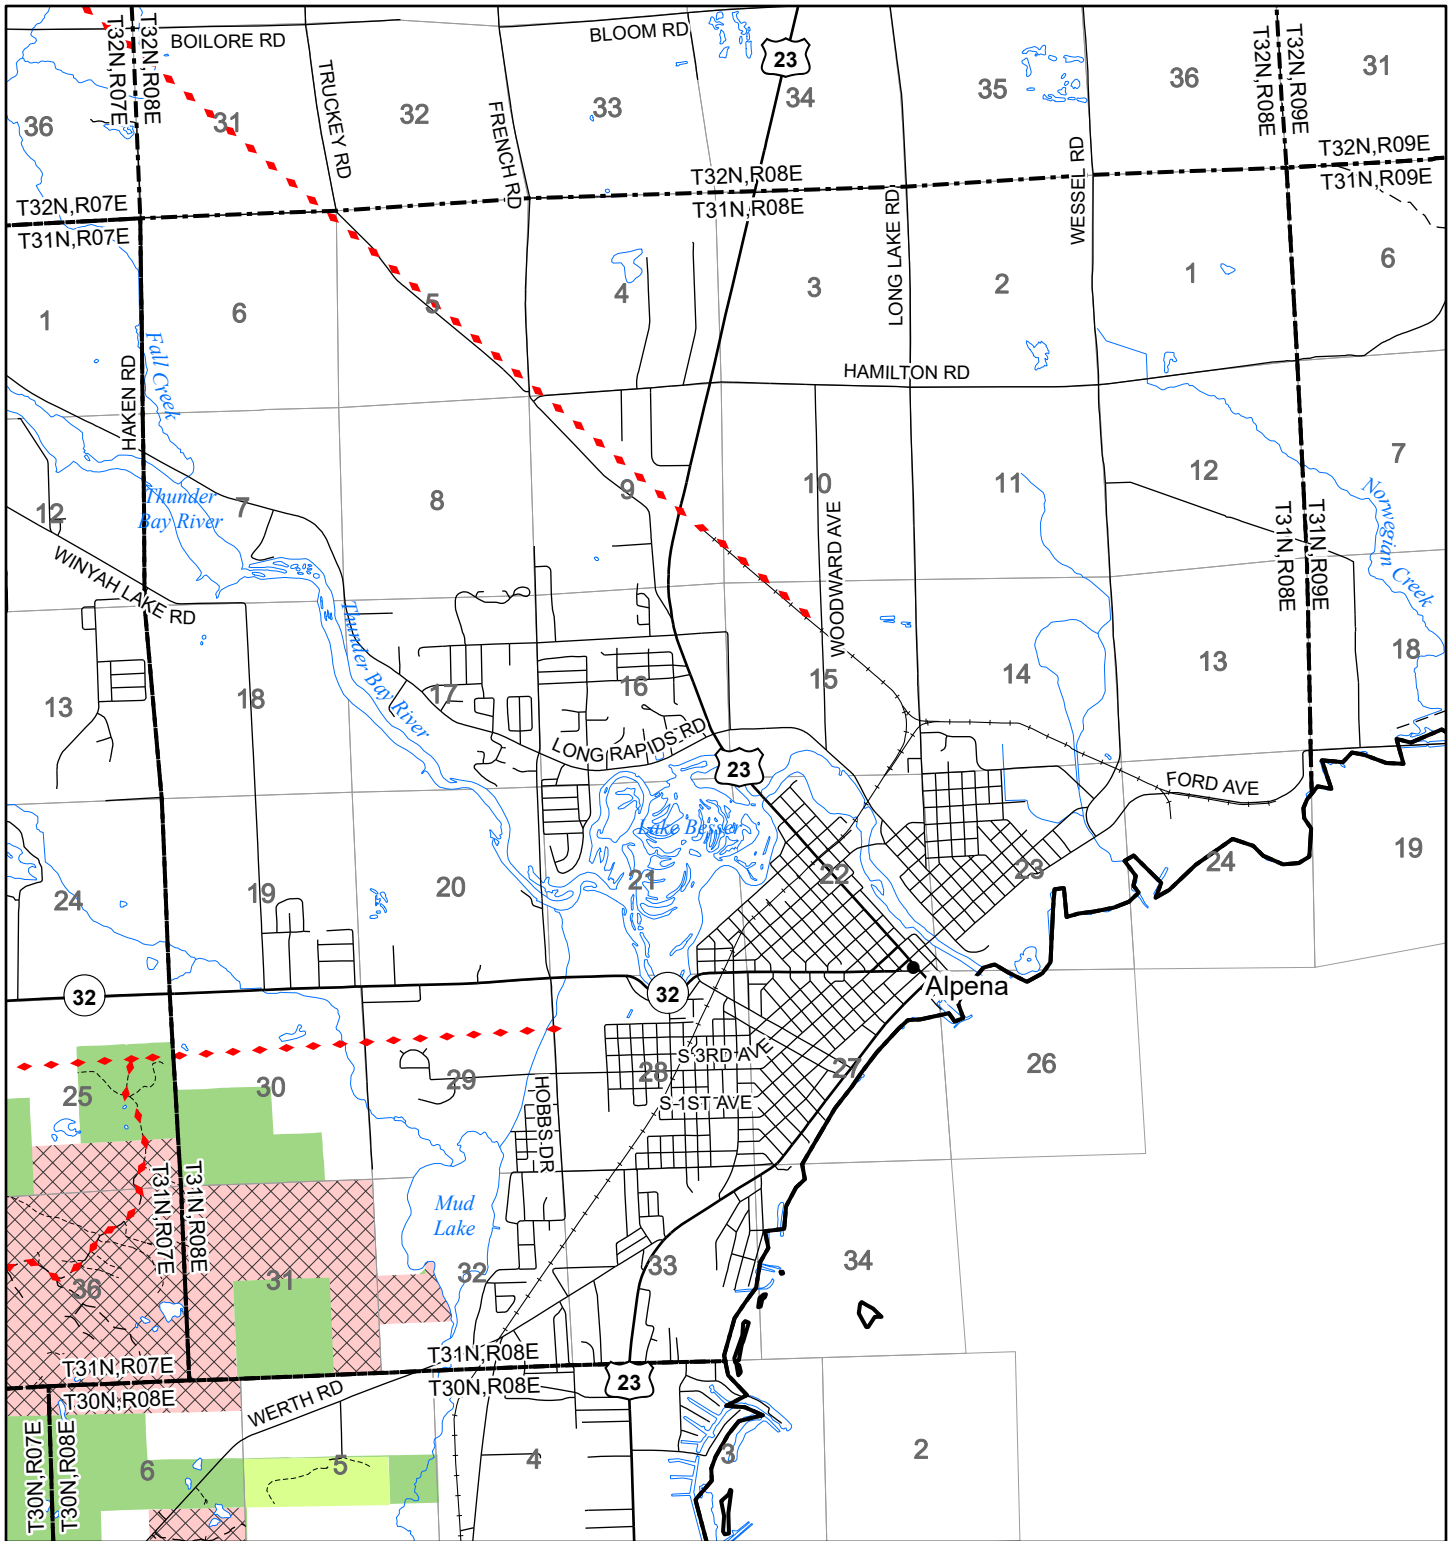

# 2022 Fuelwood Collection Map

## T31N,R08E

### ALPENA CO.

- Open to Fuelwood Collection
- Open (Recently Closed Timber Sale)
- State land closed to fuelwood collection
- Snowmobile trail

Effective: April 1, 2022