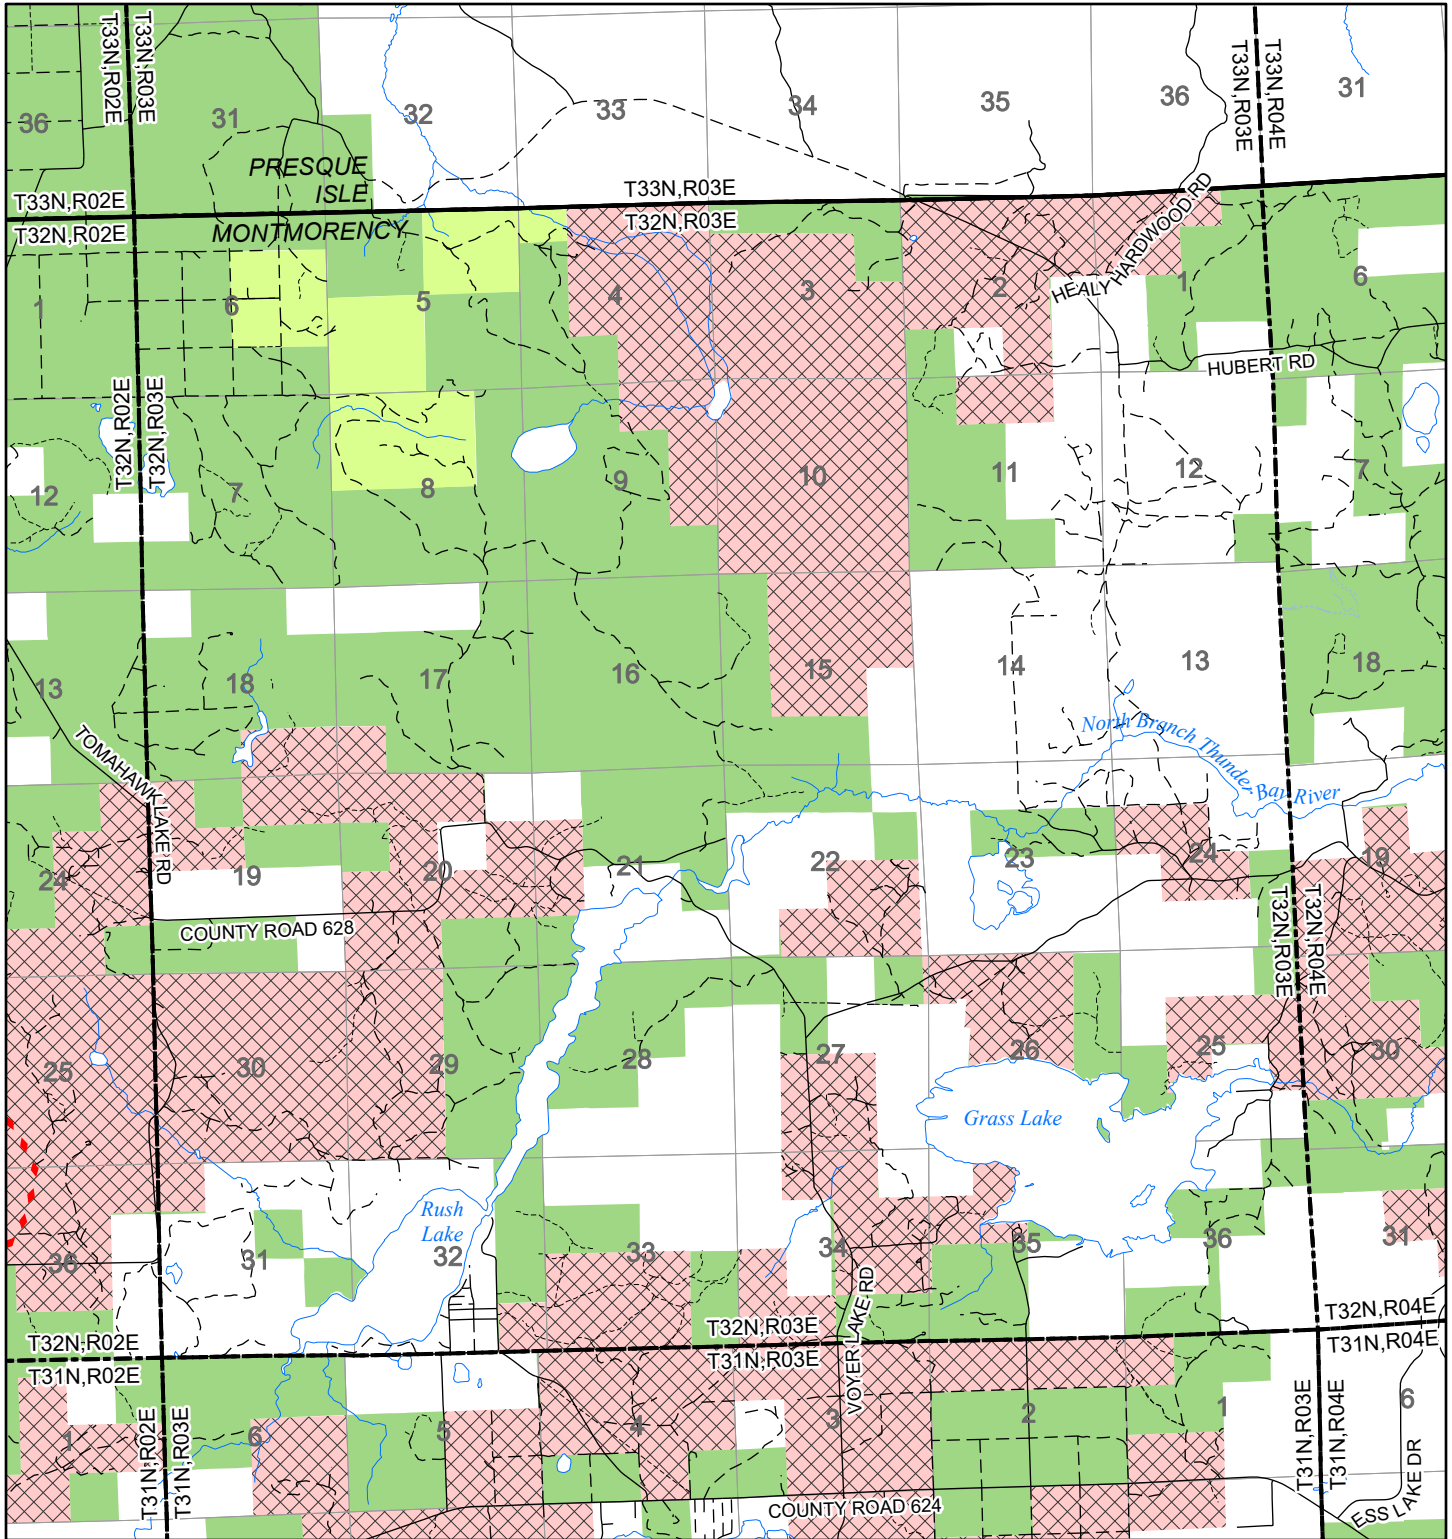

2022 Fuelwood Collection Map

T32N,R03E

MONTMORENCY CO.

- Open to Fuelwood Collection
- Open (Recently Closed Timber Sale)
- State land closed to fuelwood collection
- Snowmobile trail

Effective: April 1, 2022