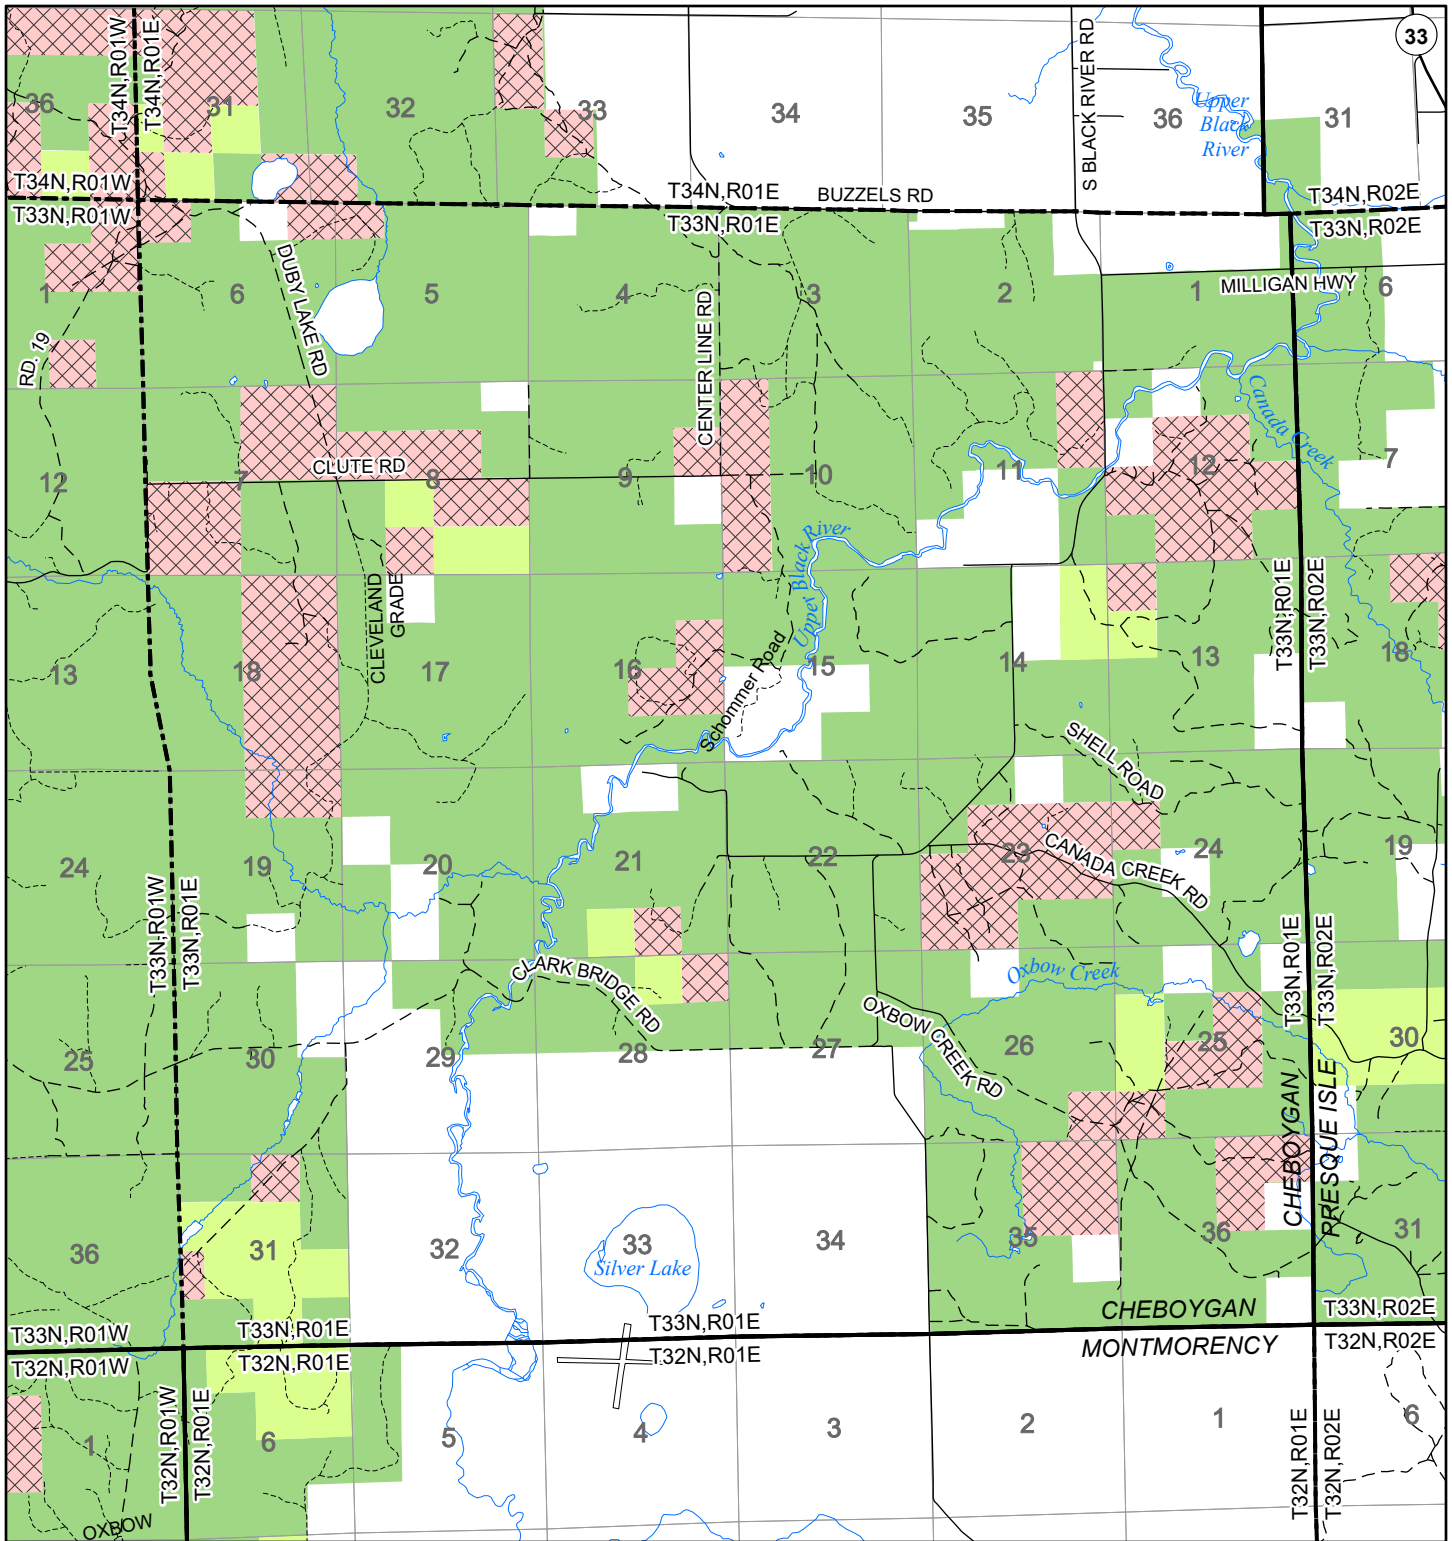

# 2022 Fuelwood Collection Map

## T33N,R01E

### CHEBOYGAN CO.

- Open to Fuelwood Collection
- Open (Recently Closed Timber Sale)
- State land closed to fuelwood collection
- Snowmobile trail

Effective: April 1, 2022