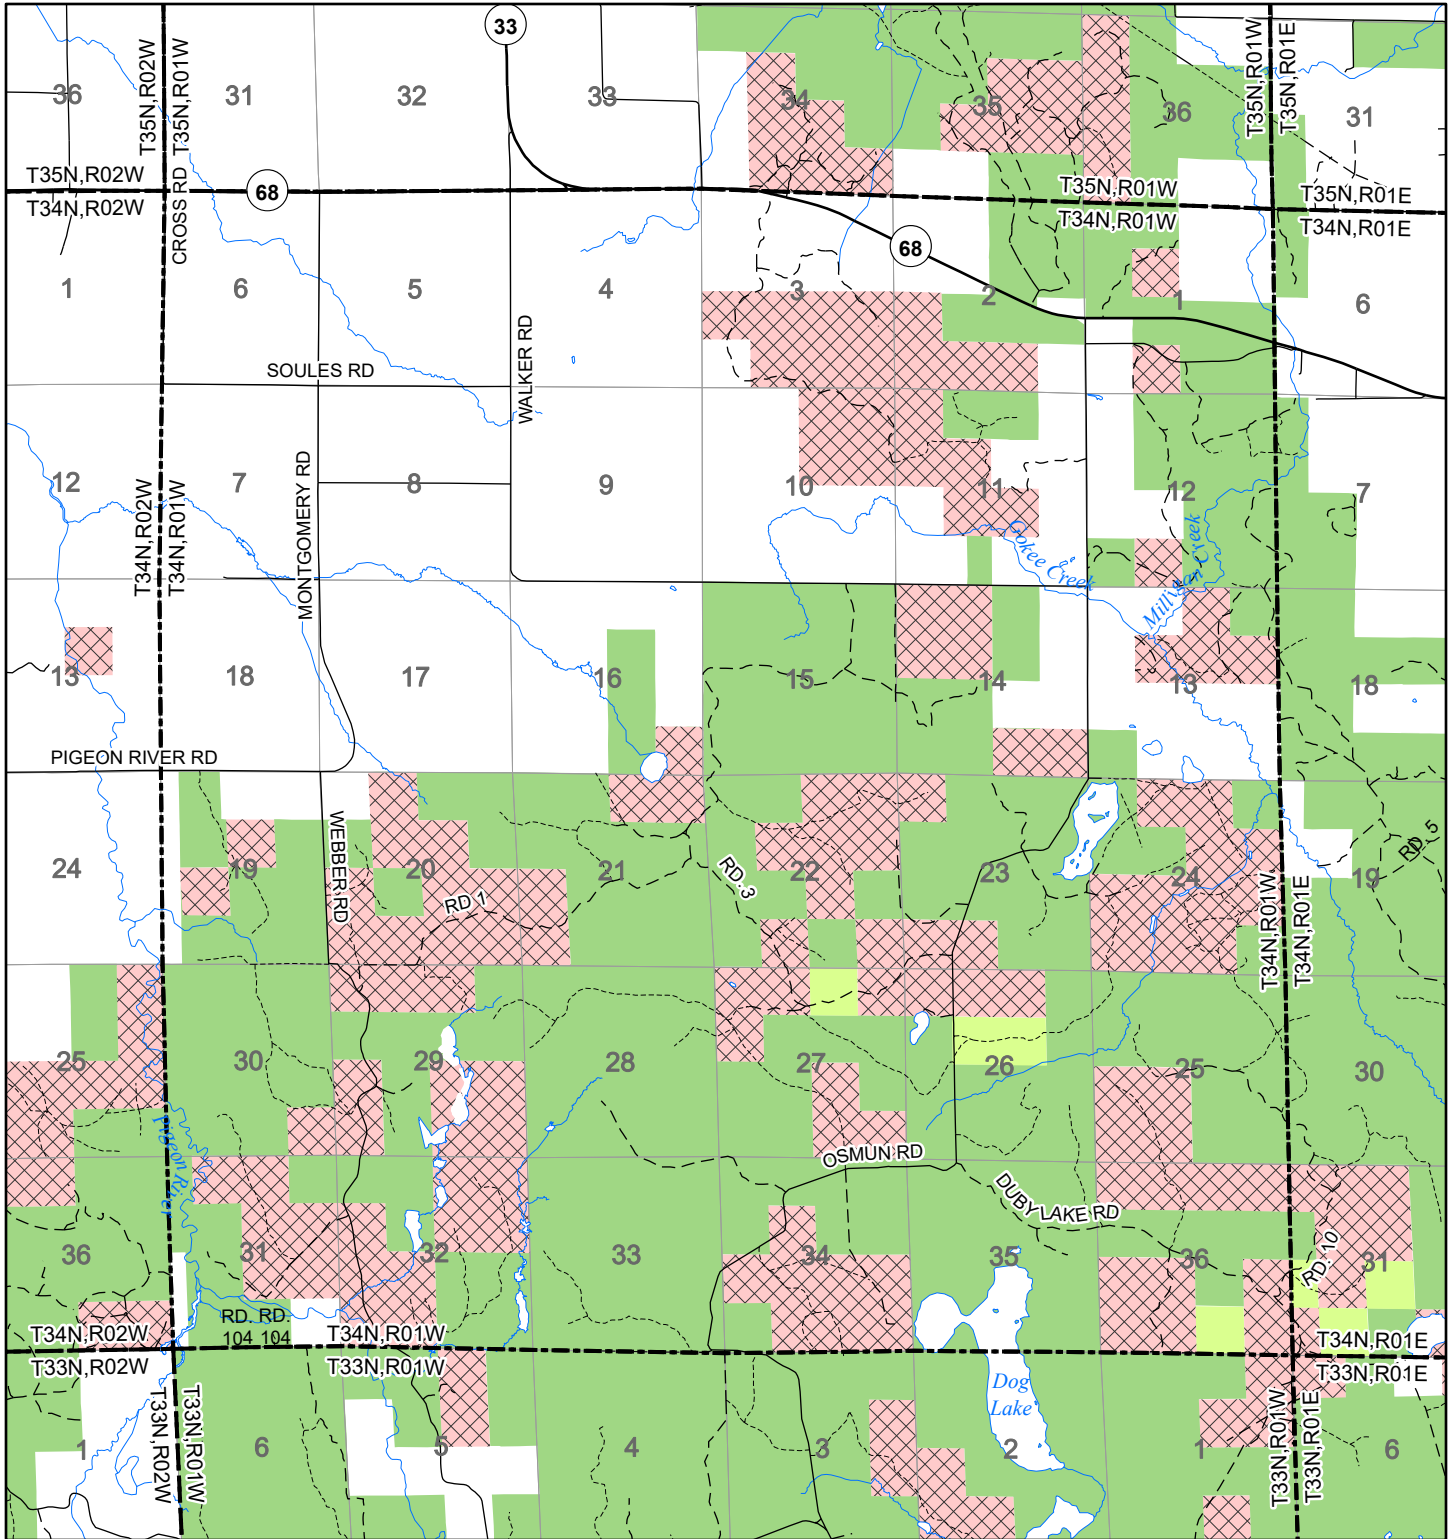

2022 Fuelwood Collection Map

T34N,R01W

CHEBOYGAN CO.

- Open to Fuelwood Collection
- Open (Recently Closed Timber Sale)
- State land closed to fuelwood collection
- Snowmobile trail

Effective: April 1, 2022