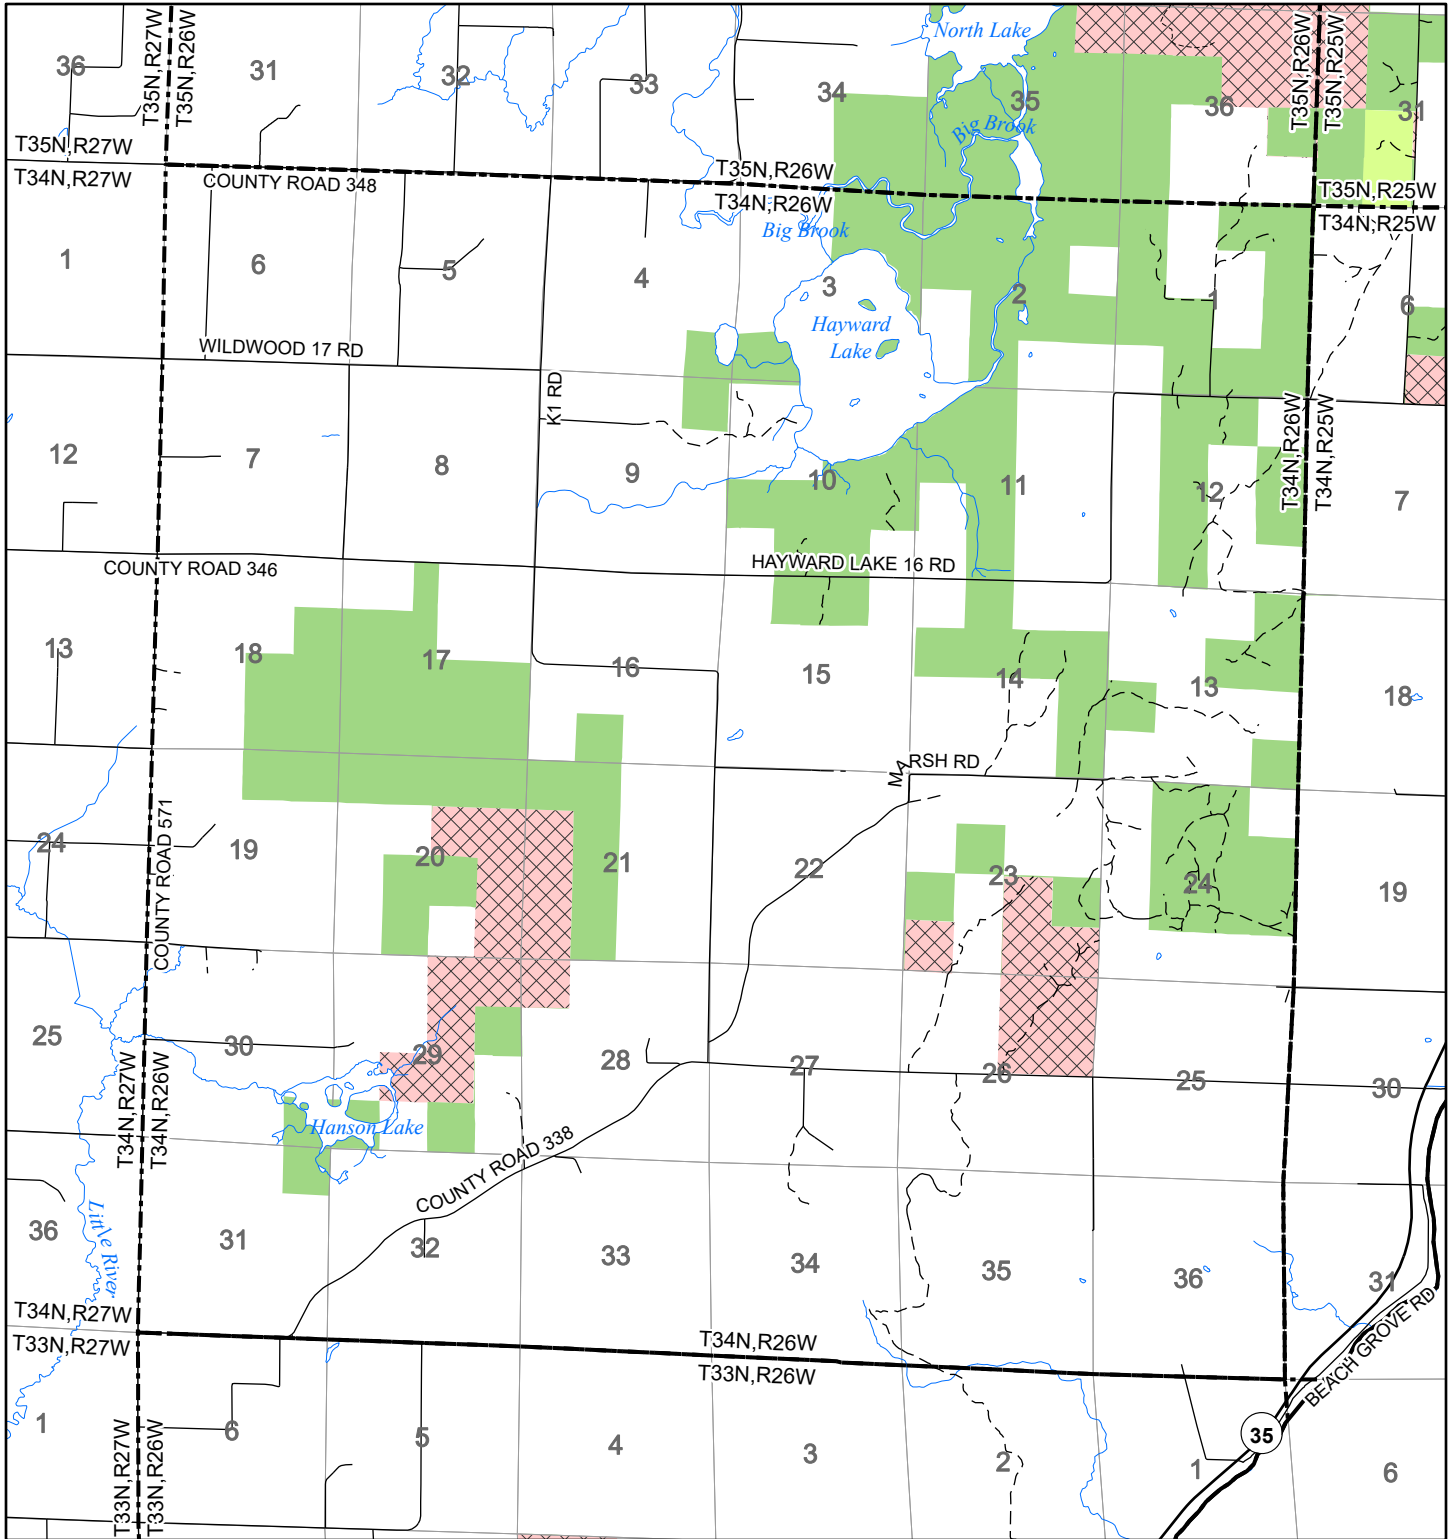

2022 Fuelwood Collection Map

T34N,R26W

MENONIMEE CO.

- Open to Fuelwood Collection
- Open (Recently Closed Timber Sale)
- State land closed to fuelwood collection
- Snowmobile trail

Effective: April 1, 2022