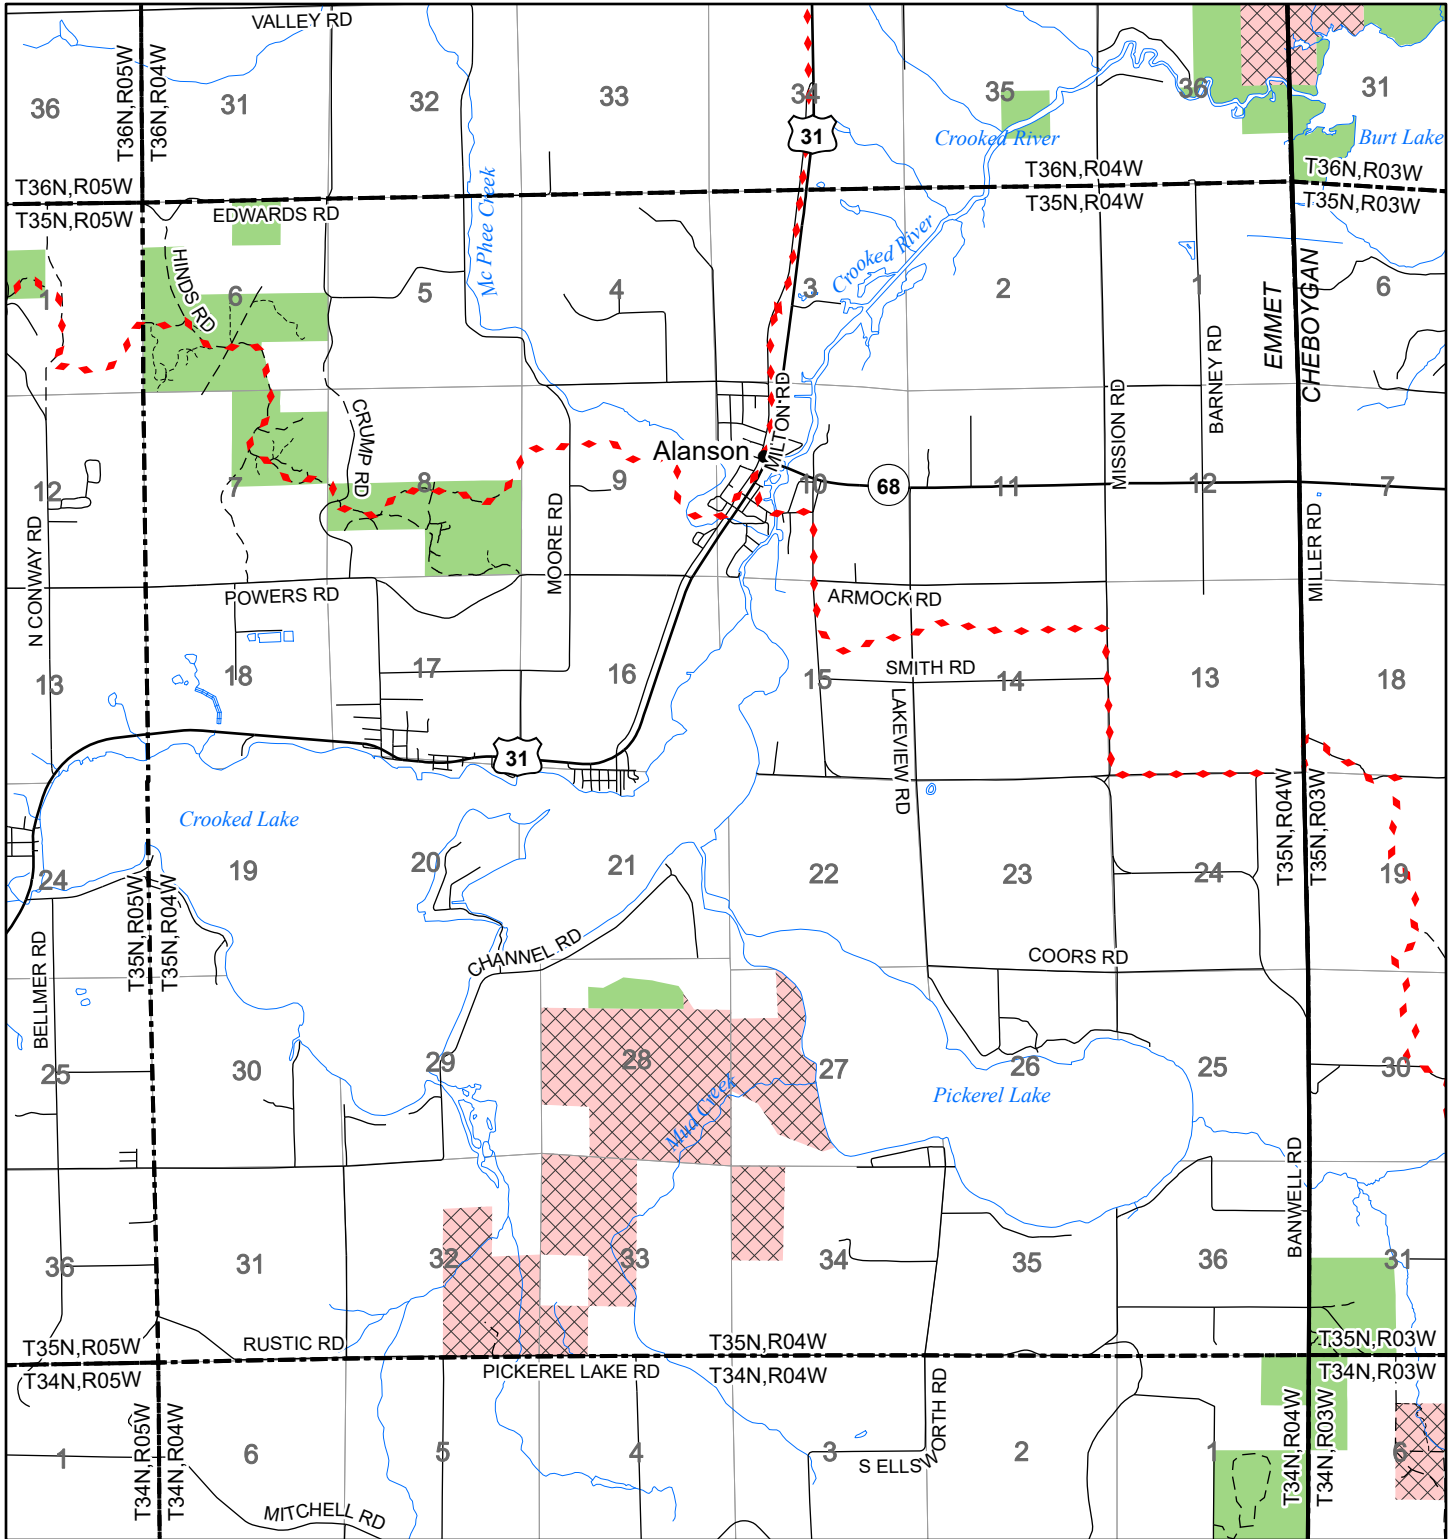

2022 Fuelwood Collection Map

T35N,R04W

EMMET CO.

- Open to Fuelwood Collection
- Open (Recently Closed Timber Sale)
- State land closed to fuelwood collection
- Snowmobile trail

Effective: April 1, 2022