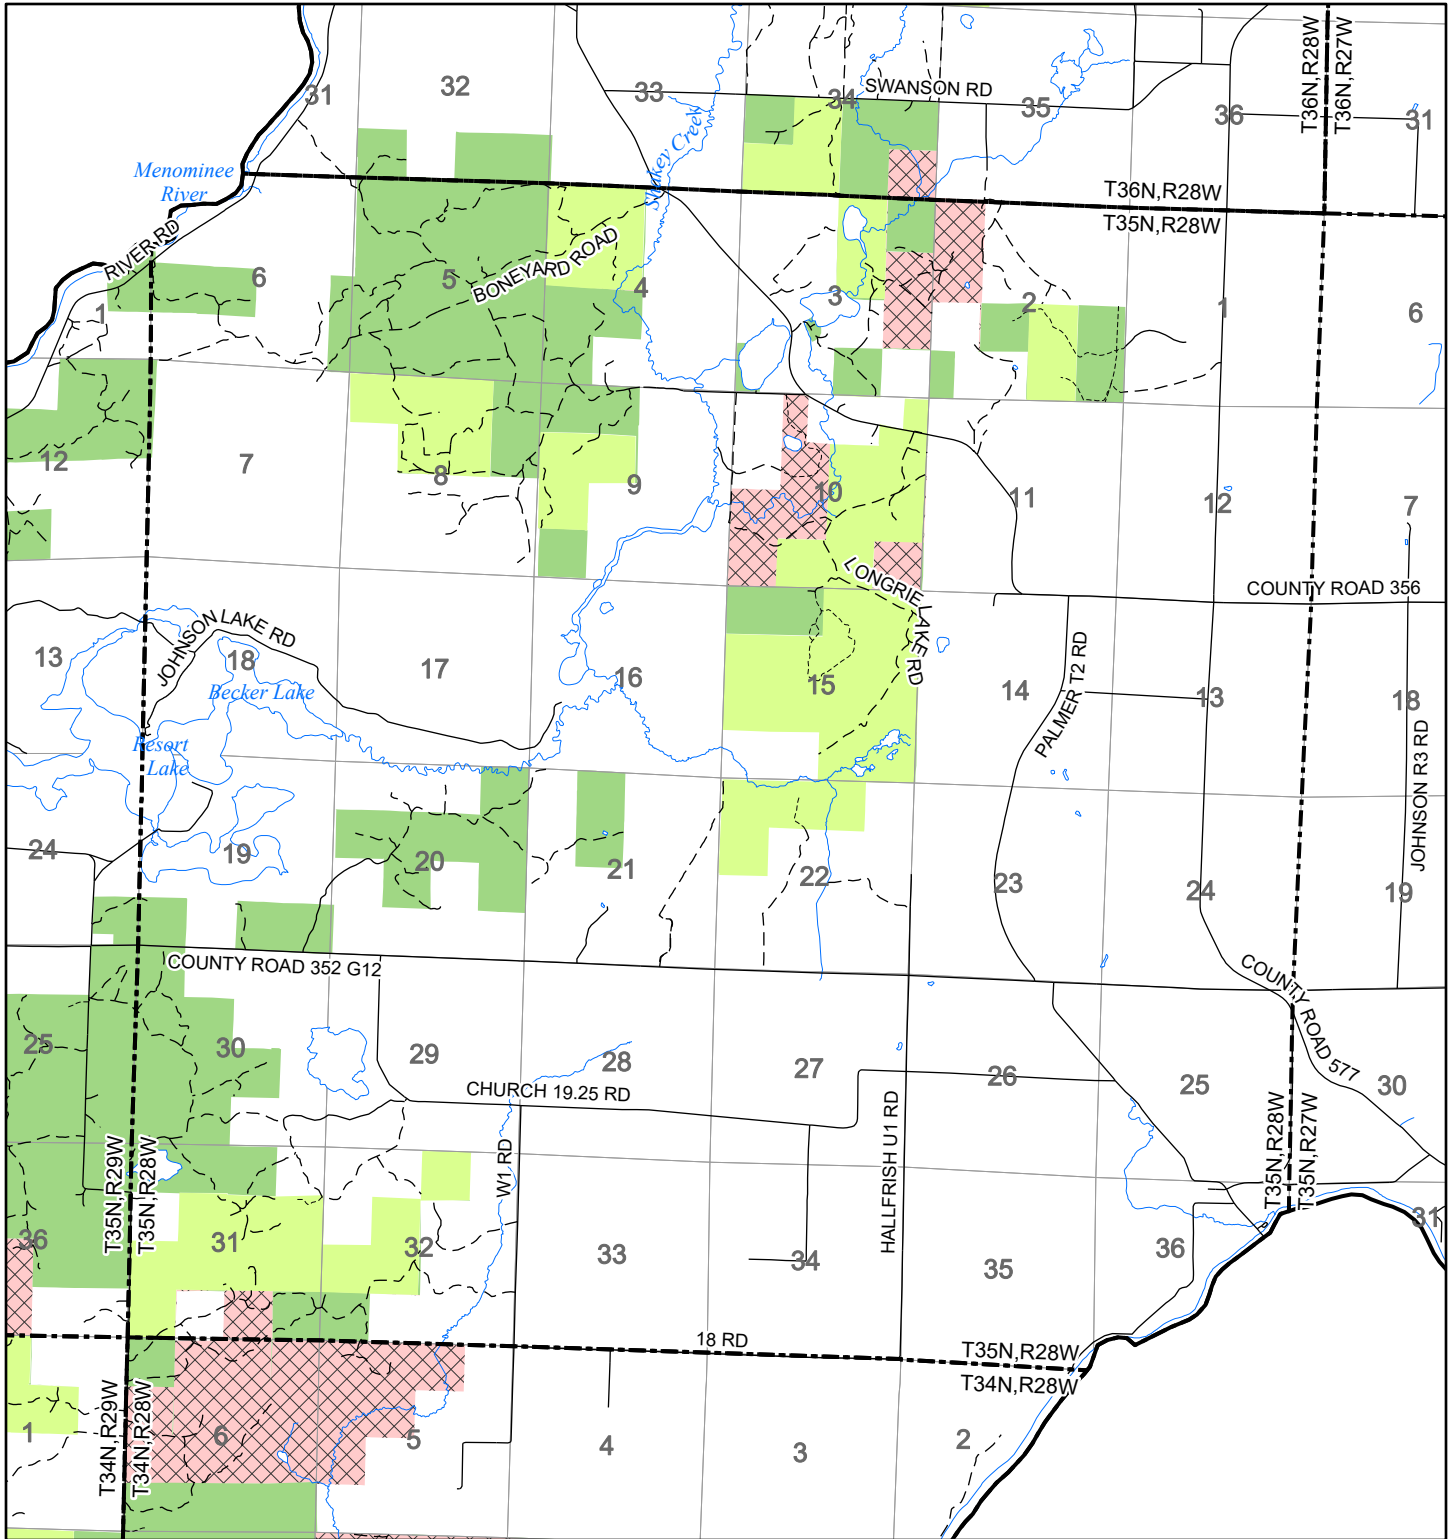

2022 Fuelwood Collection Map

T35N,R28W

MENONIMEE CO.

- Open to Fuelwood Collection
- Open (Recently Closed Timber Sale)
- State land closed to fuelwood collection
- Snowmobile trail

Effective: April 1, 2022