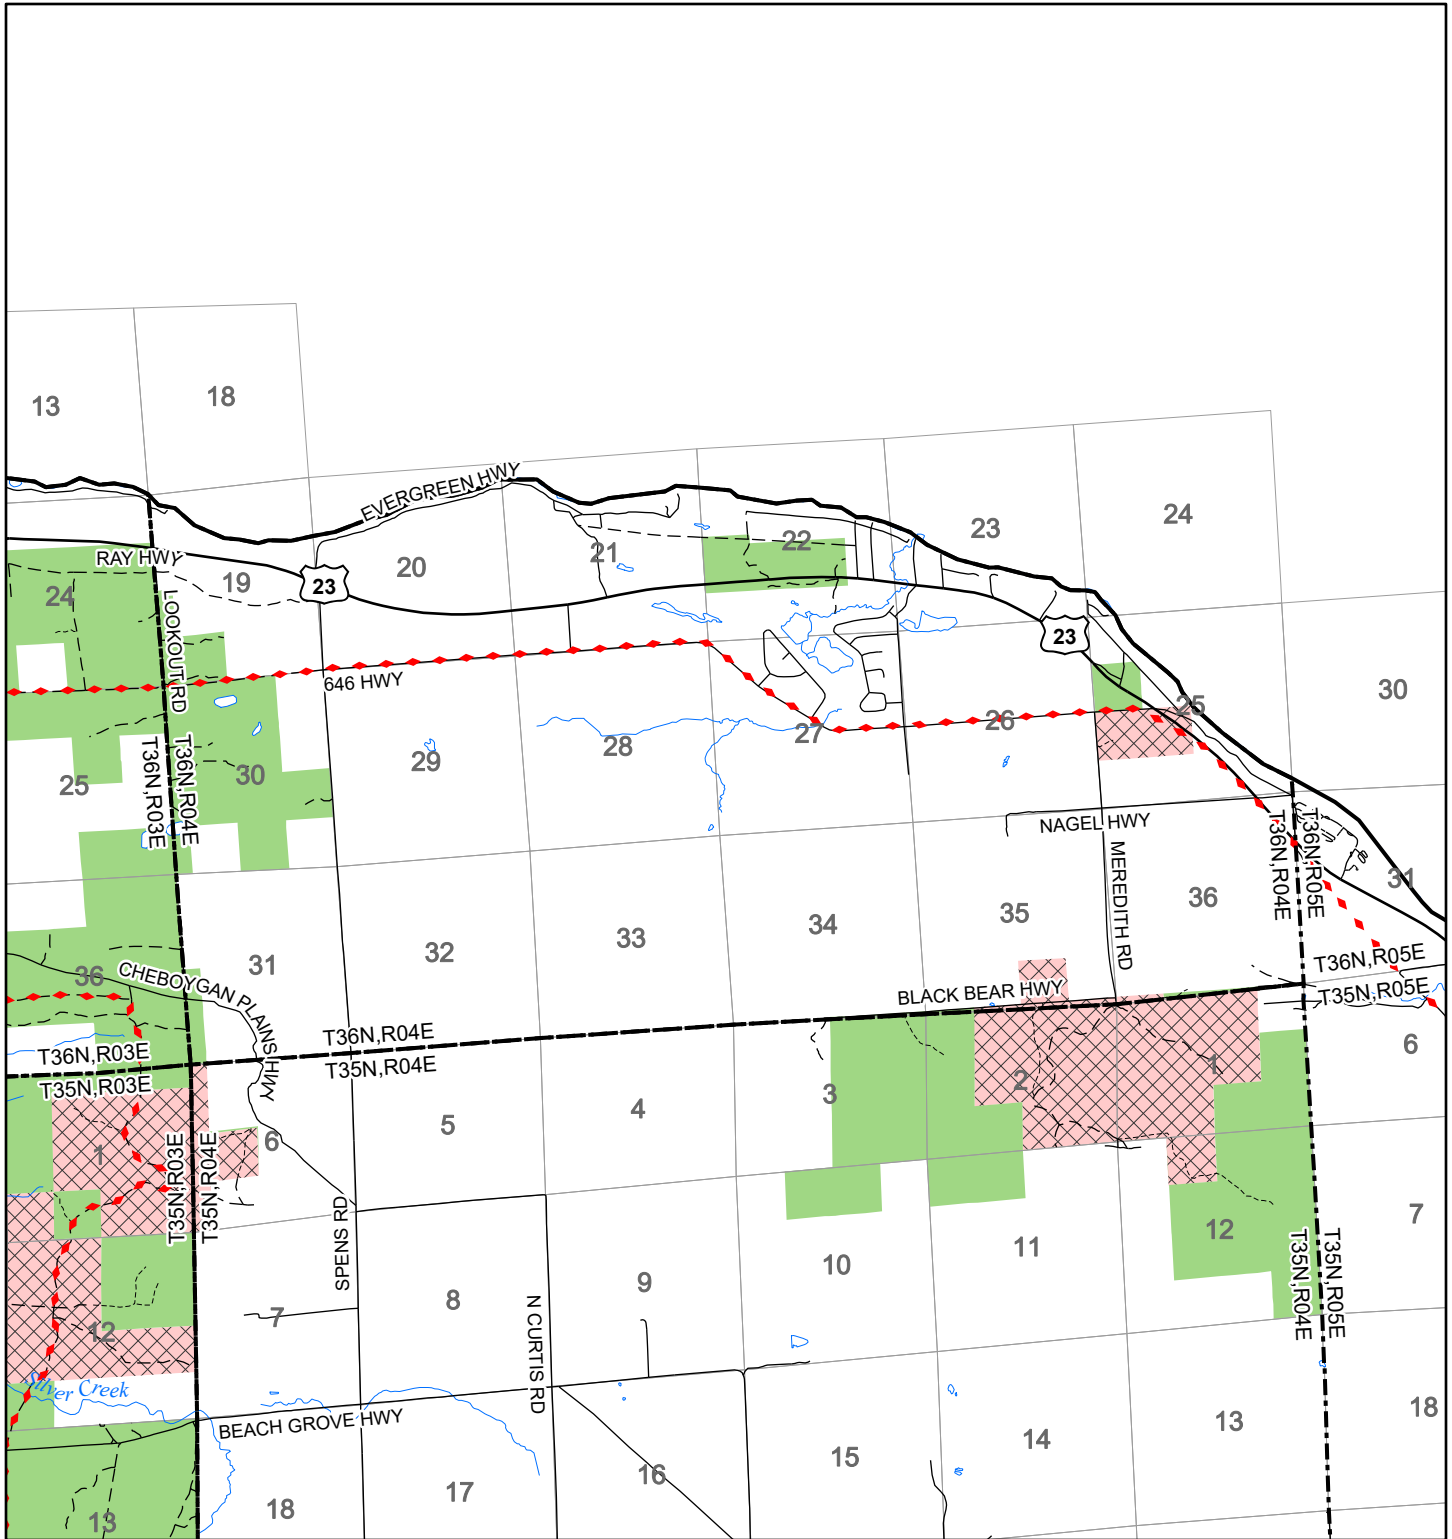

2022 Fuelwood Collection Map

T36N,R04E

PRESQUE ISLE CO.

- Open to Fuelwood Collection
- Open (Recently Closed Timber Sale)
- State land closed to fuelwood collection
- Snowmobile trail

Effective: April 1, 2022