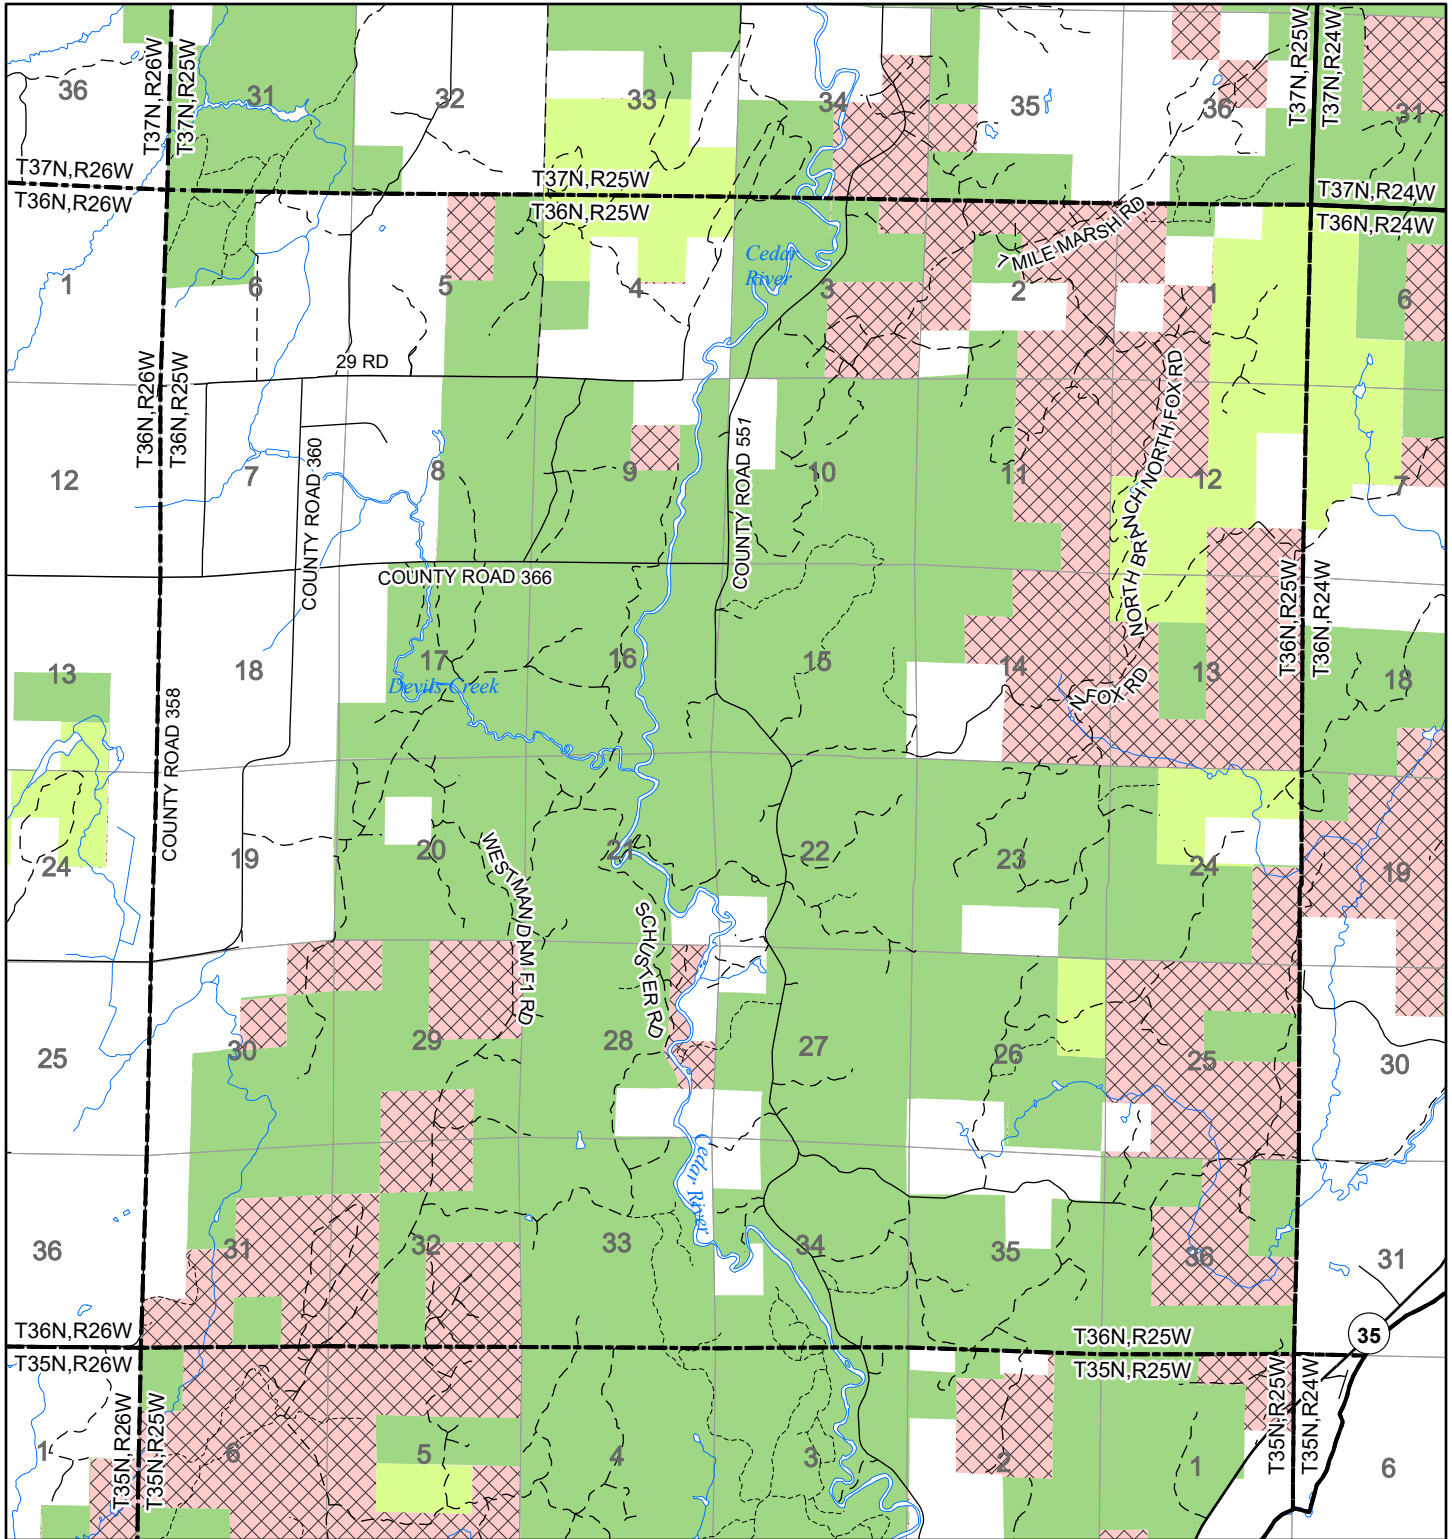

# 2022 Fuelwood Collection Map

## T36N,R25W

### MENONIMEE CO.

- Open to Fuelwood Collection
- Open (Recently Closed Timber Sale)
- State land closed to fuelwood collection
- Snowmobile trail

Effective: April 1, 2022