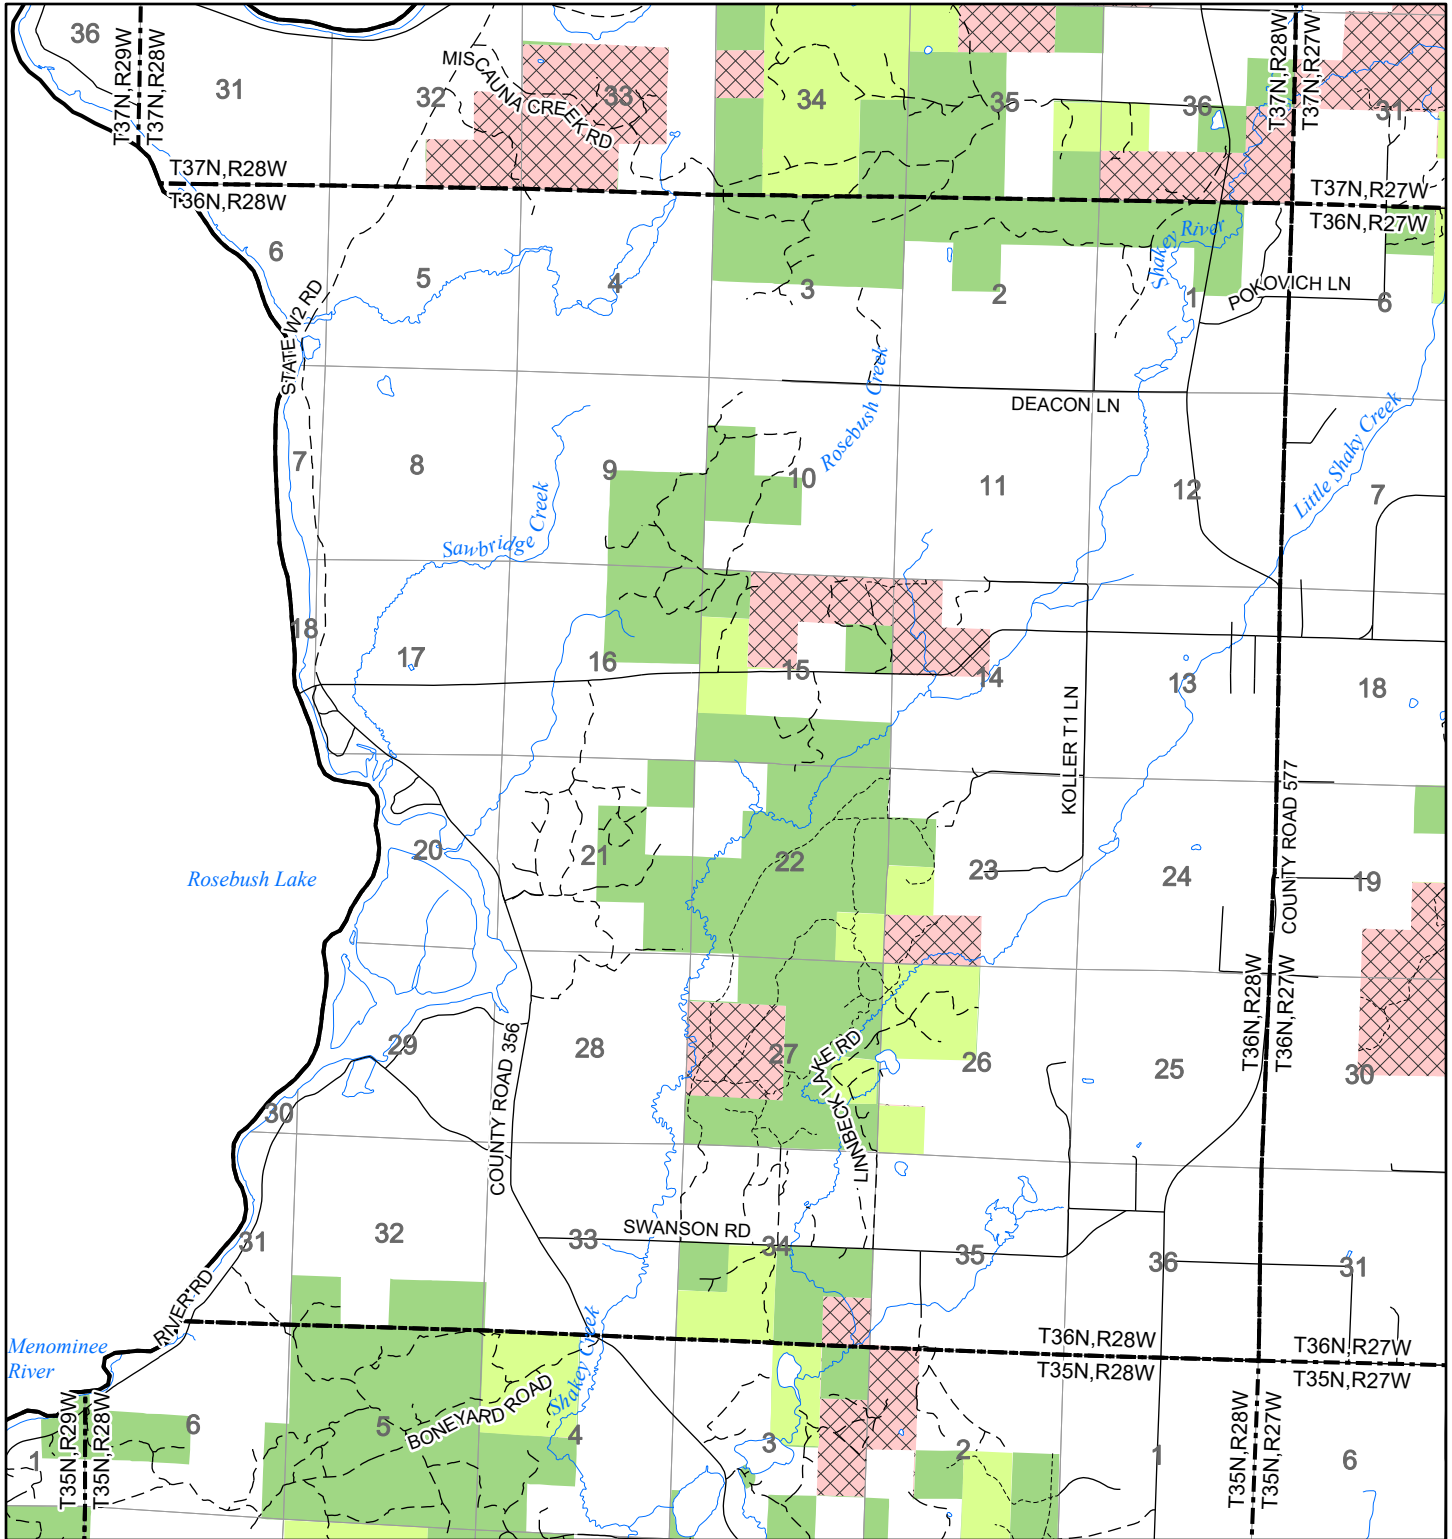

# 2022 Fuelwood Collection Map

## T36N,R28W

### MENONIMEE CO.

- Open to Fuelwood Collection
- Open (Recently Closed Timber Sale)
- State land closed to fuelwood collection
- Snowmobile trail

Effective: April 1, 2022