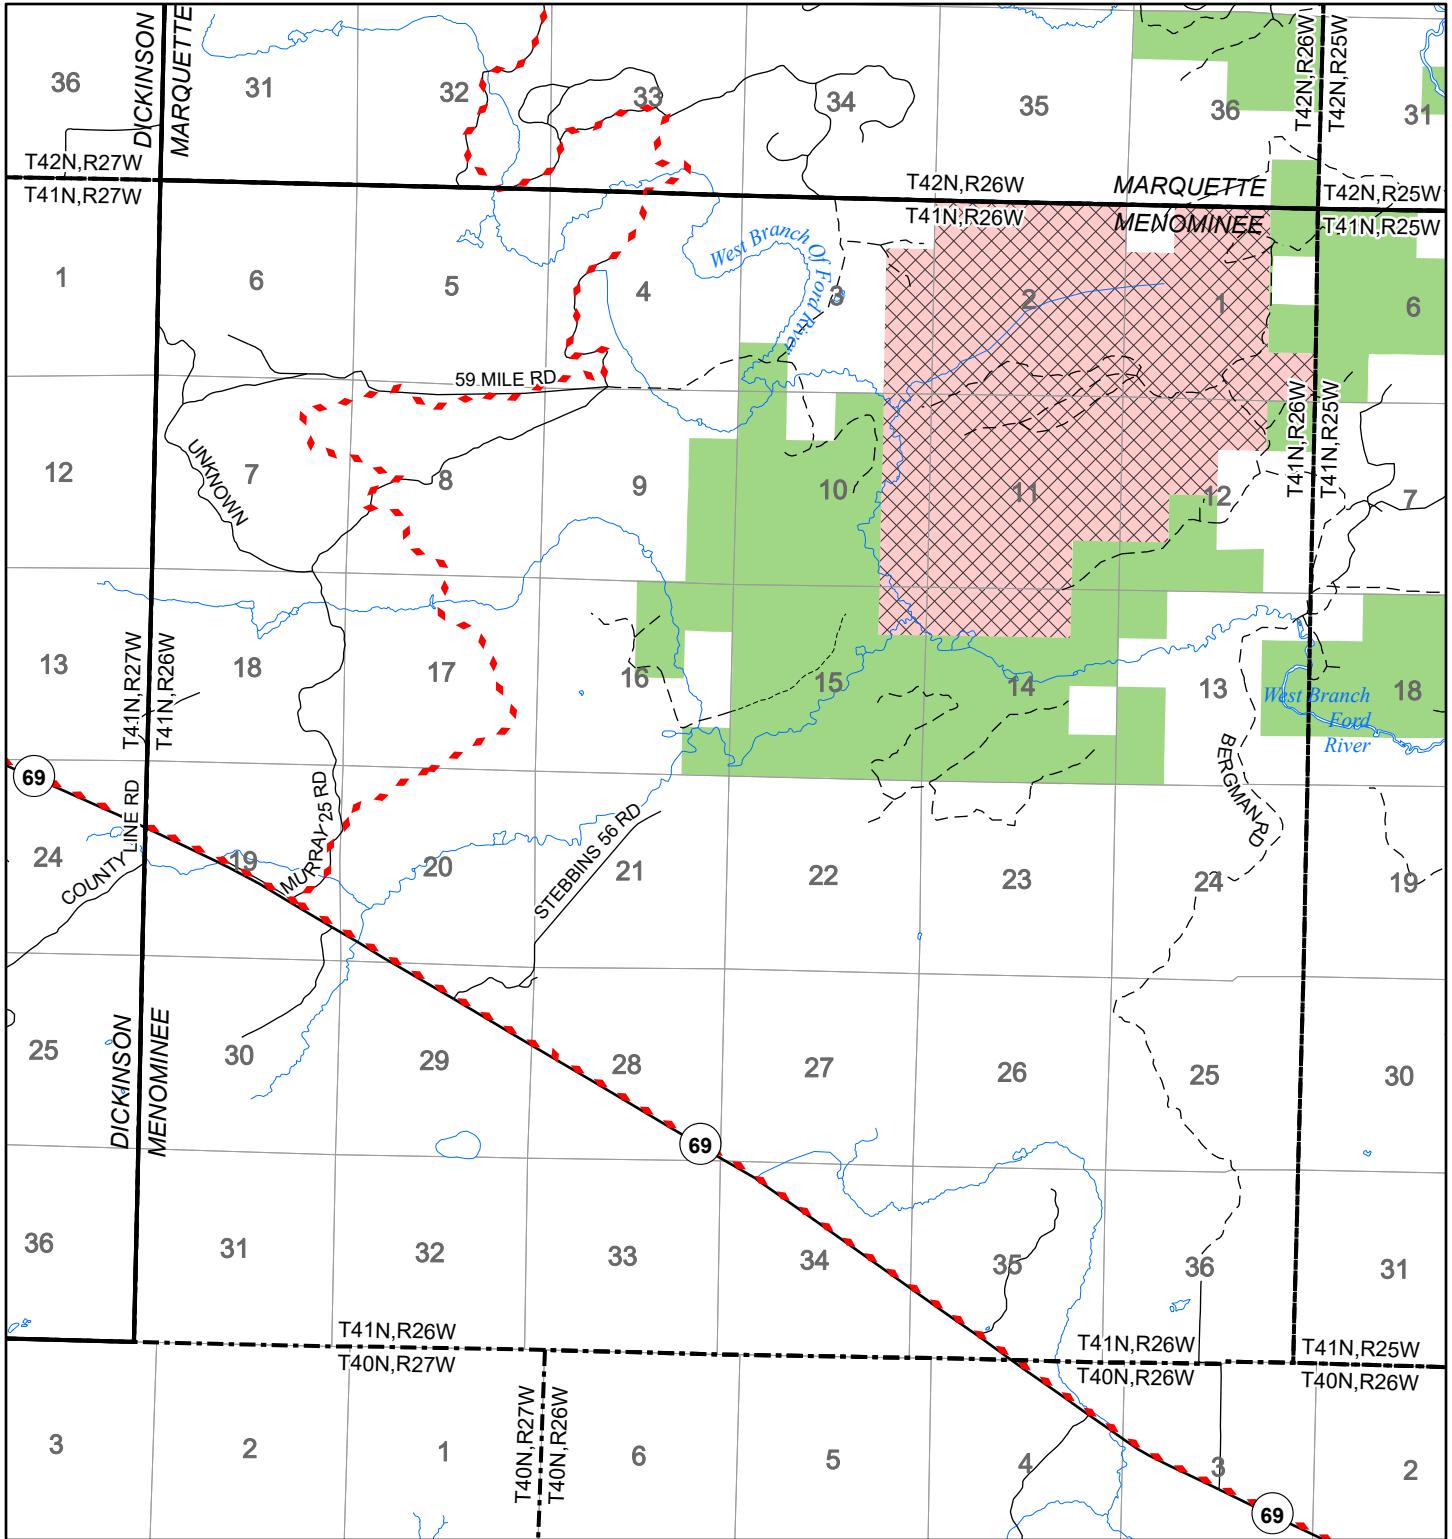

2022 Fuelwood Collection Map

T41N,R26W

MENOMINEE CO.

- Open to Fuelwood Collection
- Open (Recently Closed Timber Sale)
- State land closed to fuelwood collection
- Snowmobile trail

Effective: April 1, 2022