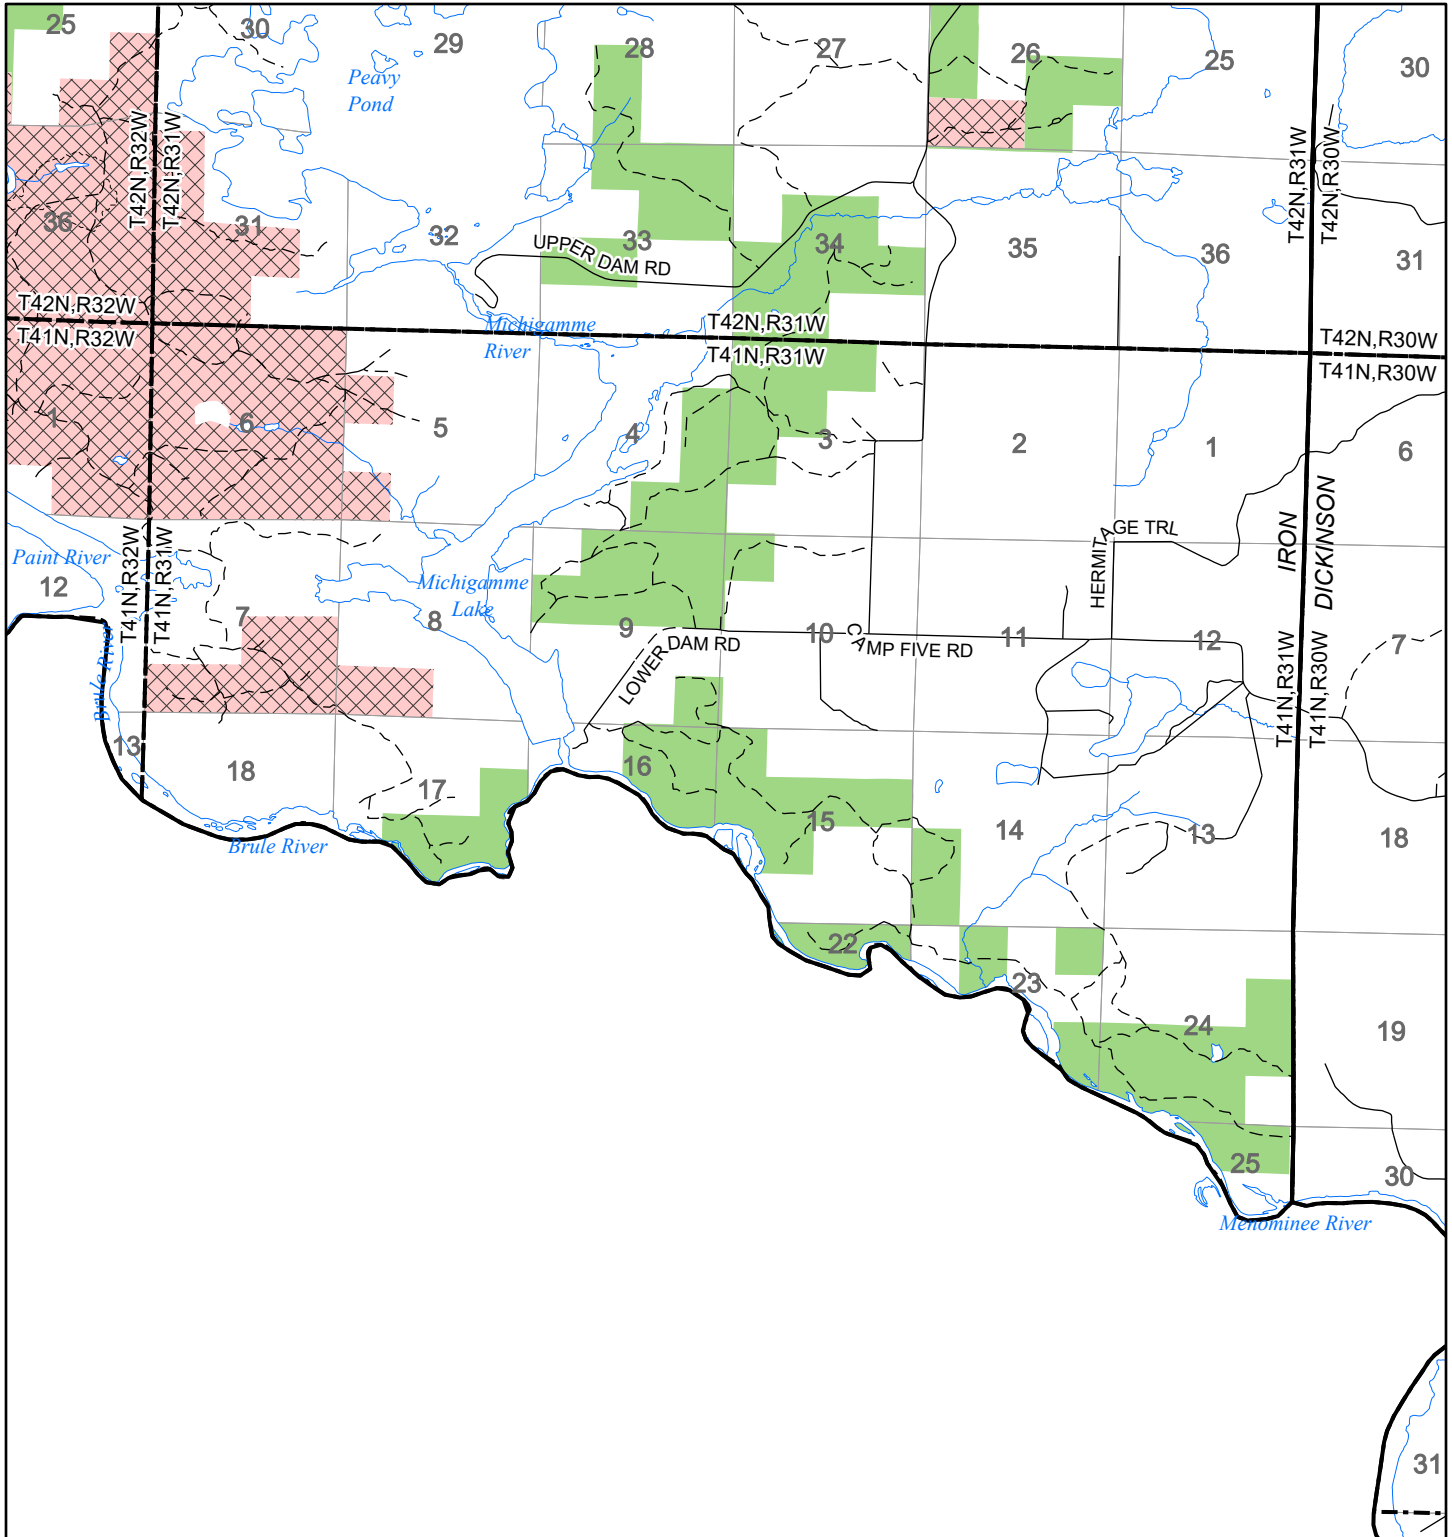

2022 Fuelwood Collection Map

T41N,R31W

IRON CO.

- Open to Fuelwood Collection
- Open (Recently Closed Timber Sale)
- State land closed to fuelwood collection
- Snowmobile trail

Effective: April 1, 2022