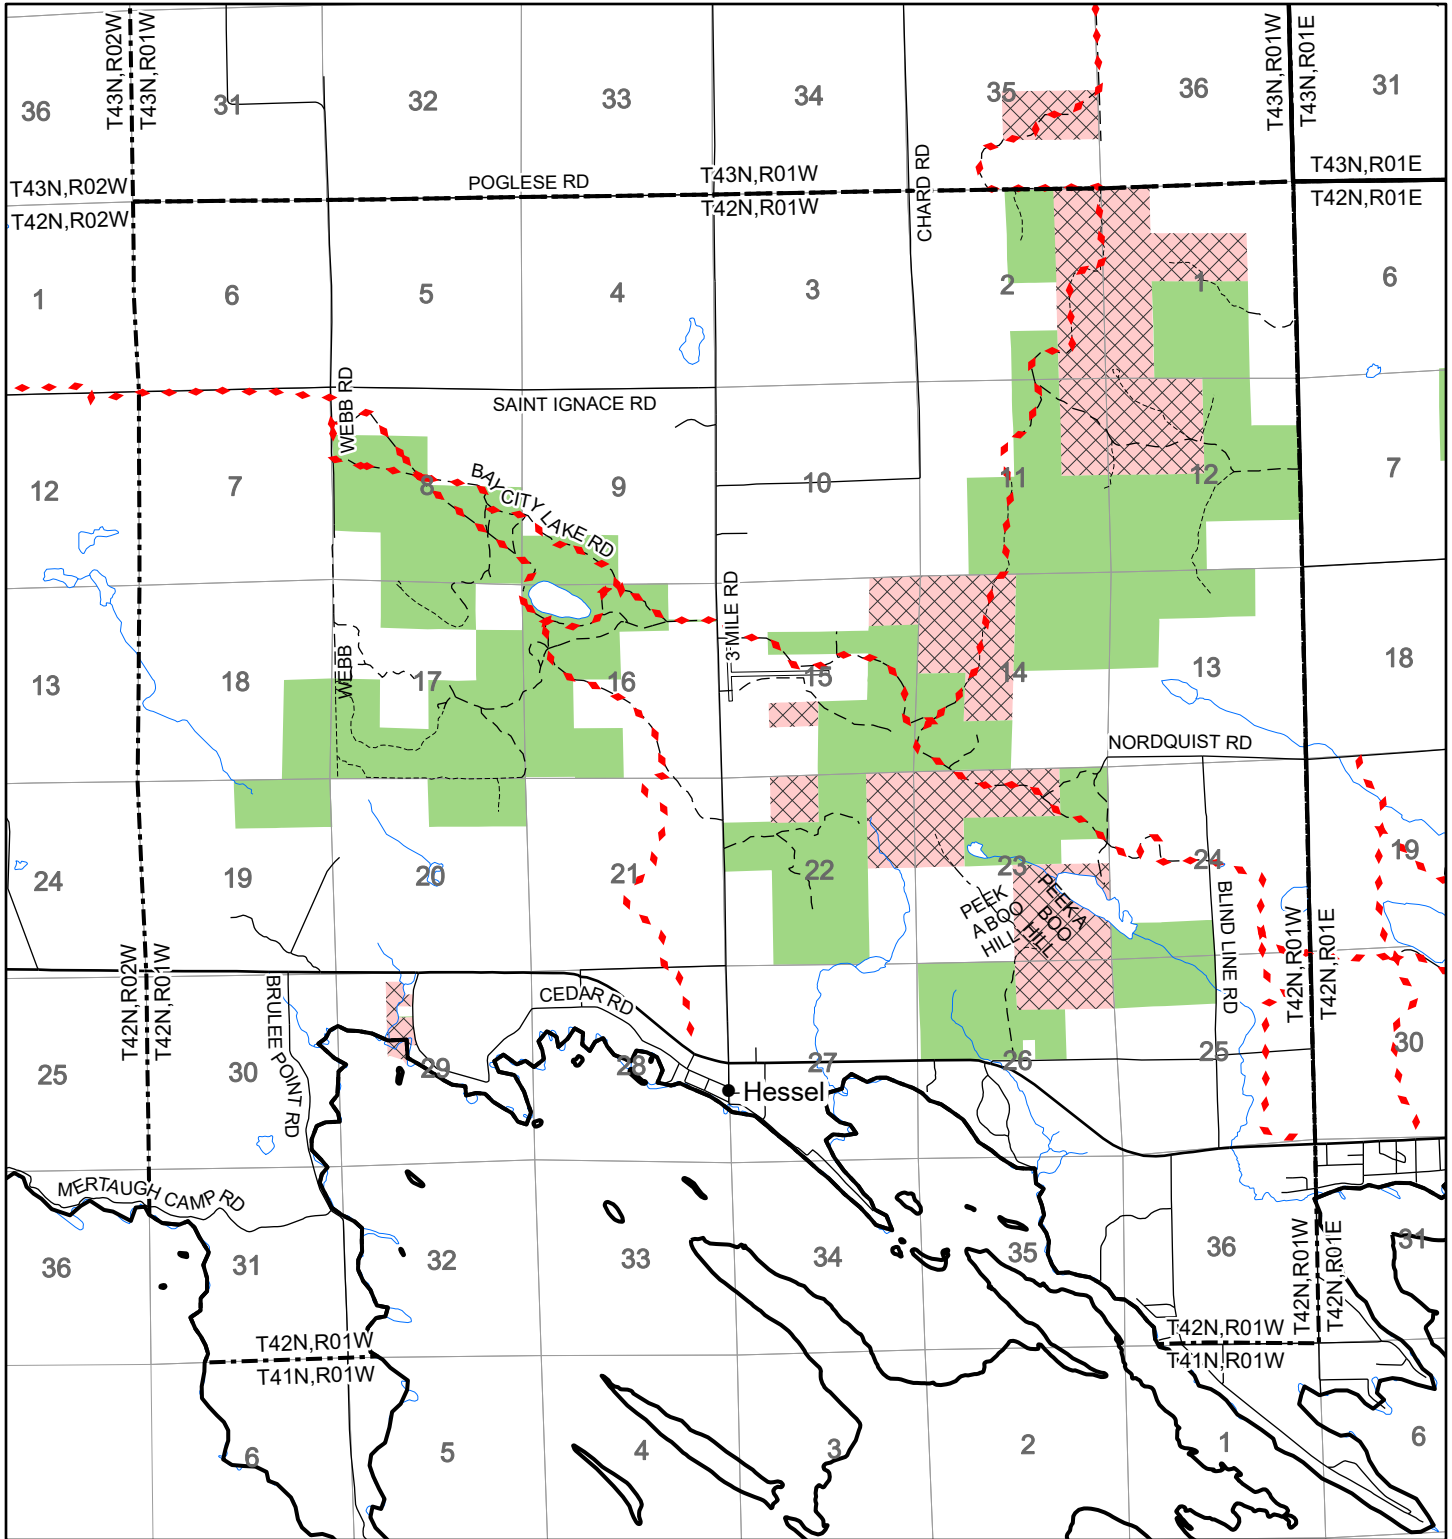

2022 Fuelwood Collection Map

T42N,R01W

MACKINAC CO.

- Open to Fuelwood Collection
- Open (Recently Closed Timber Sale)
- State land closed to fuelwood collection
- Snowmobile trail

Effective: April 1, 2022