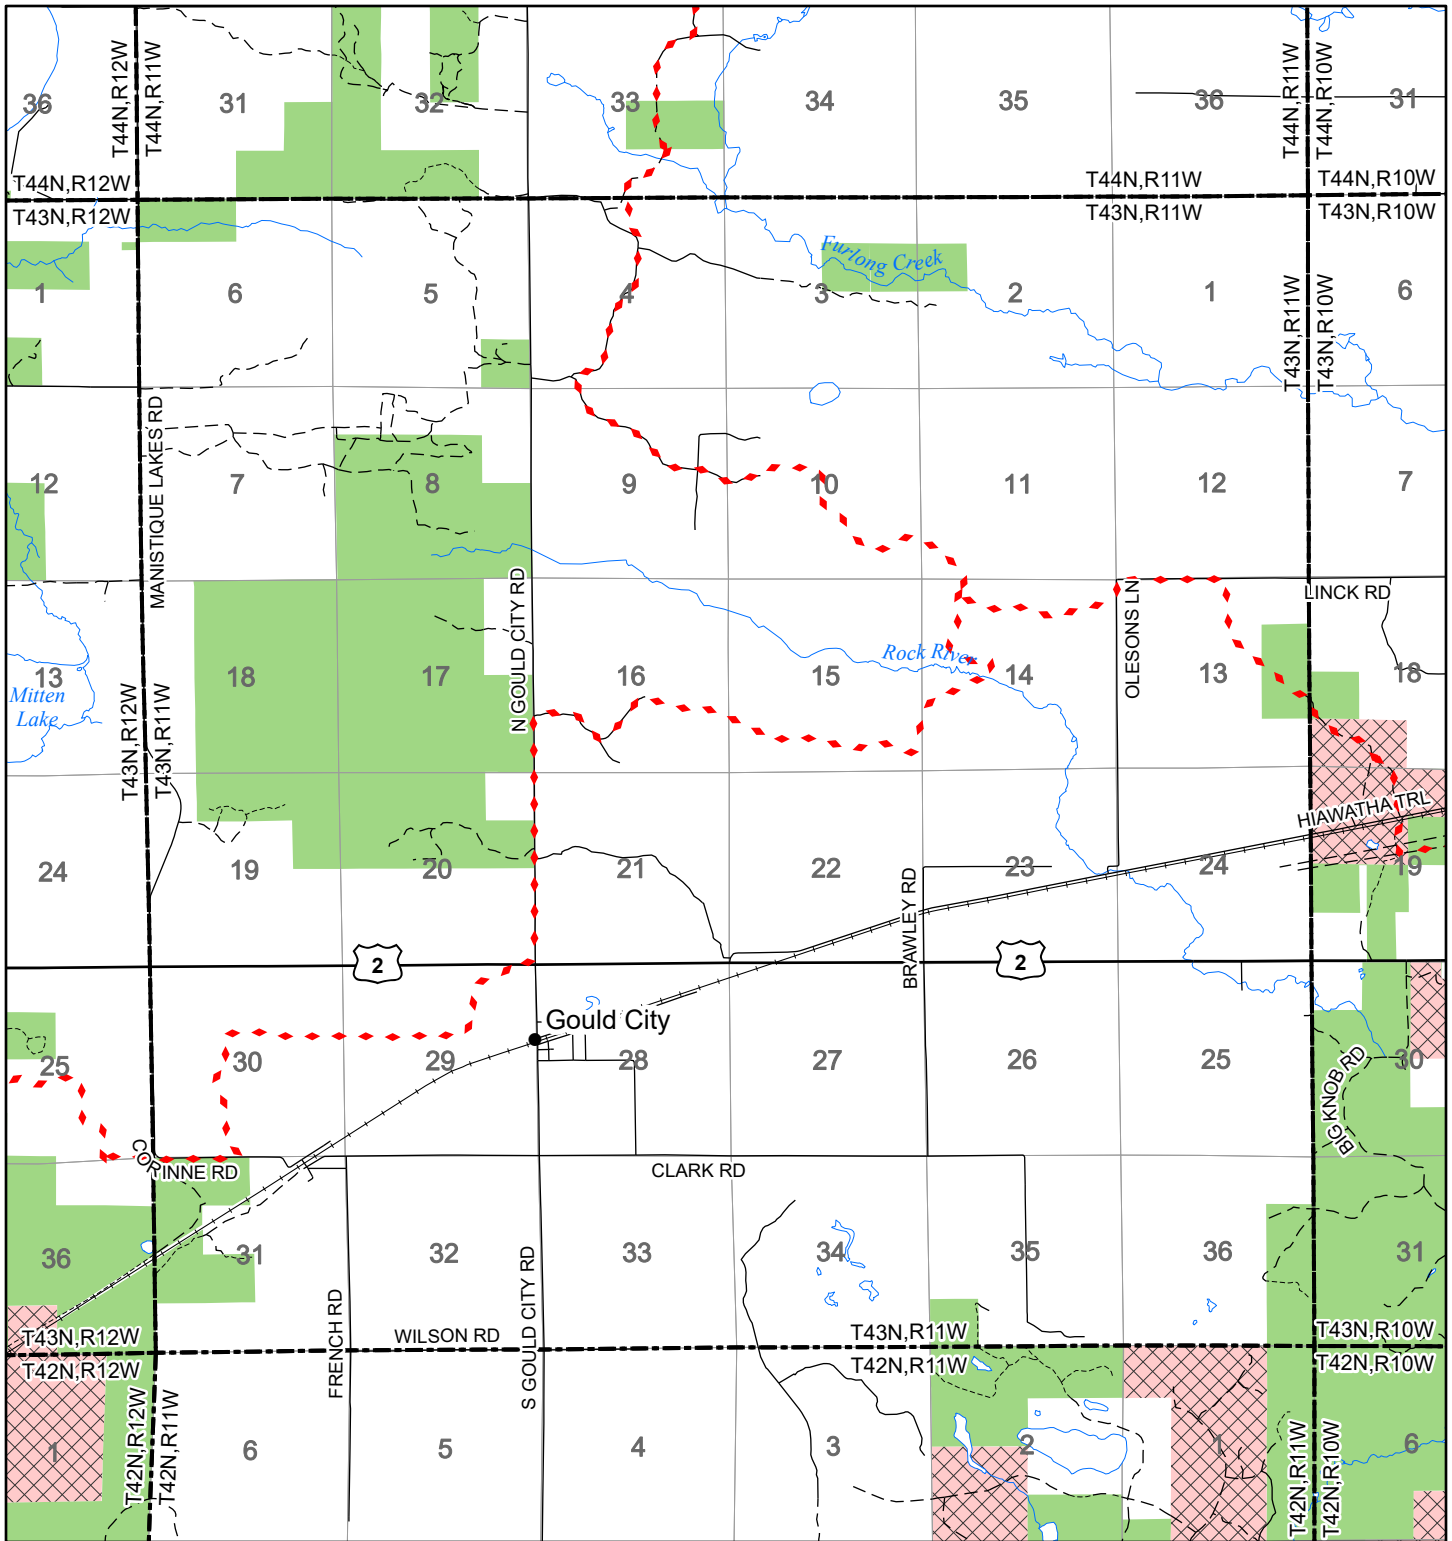

# 2022 Fuelwood Collection Map

## T43N,R11W

### MACKINAC CO.

- Open to Fuelwood Collection
- Open (Recently Closed Timber Sale)
- State land closed to fuelwood collection
- Snowmobile trail

Effective: April 1, 2022