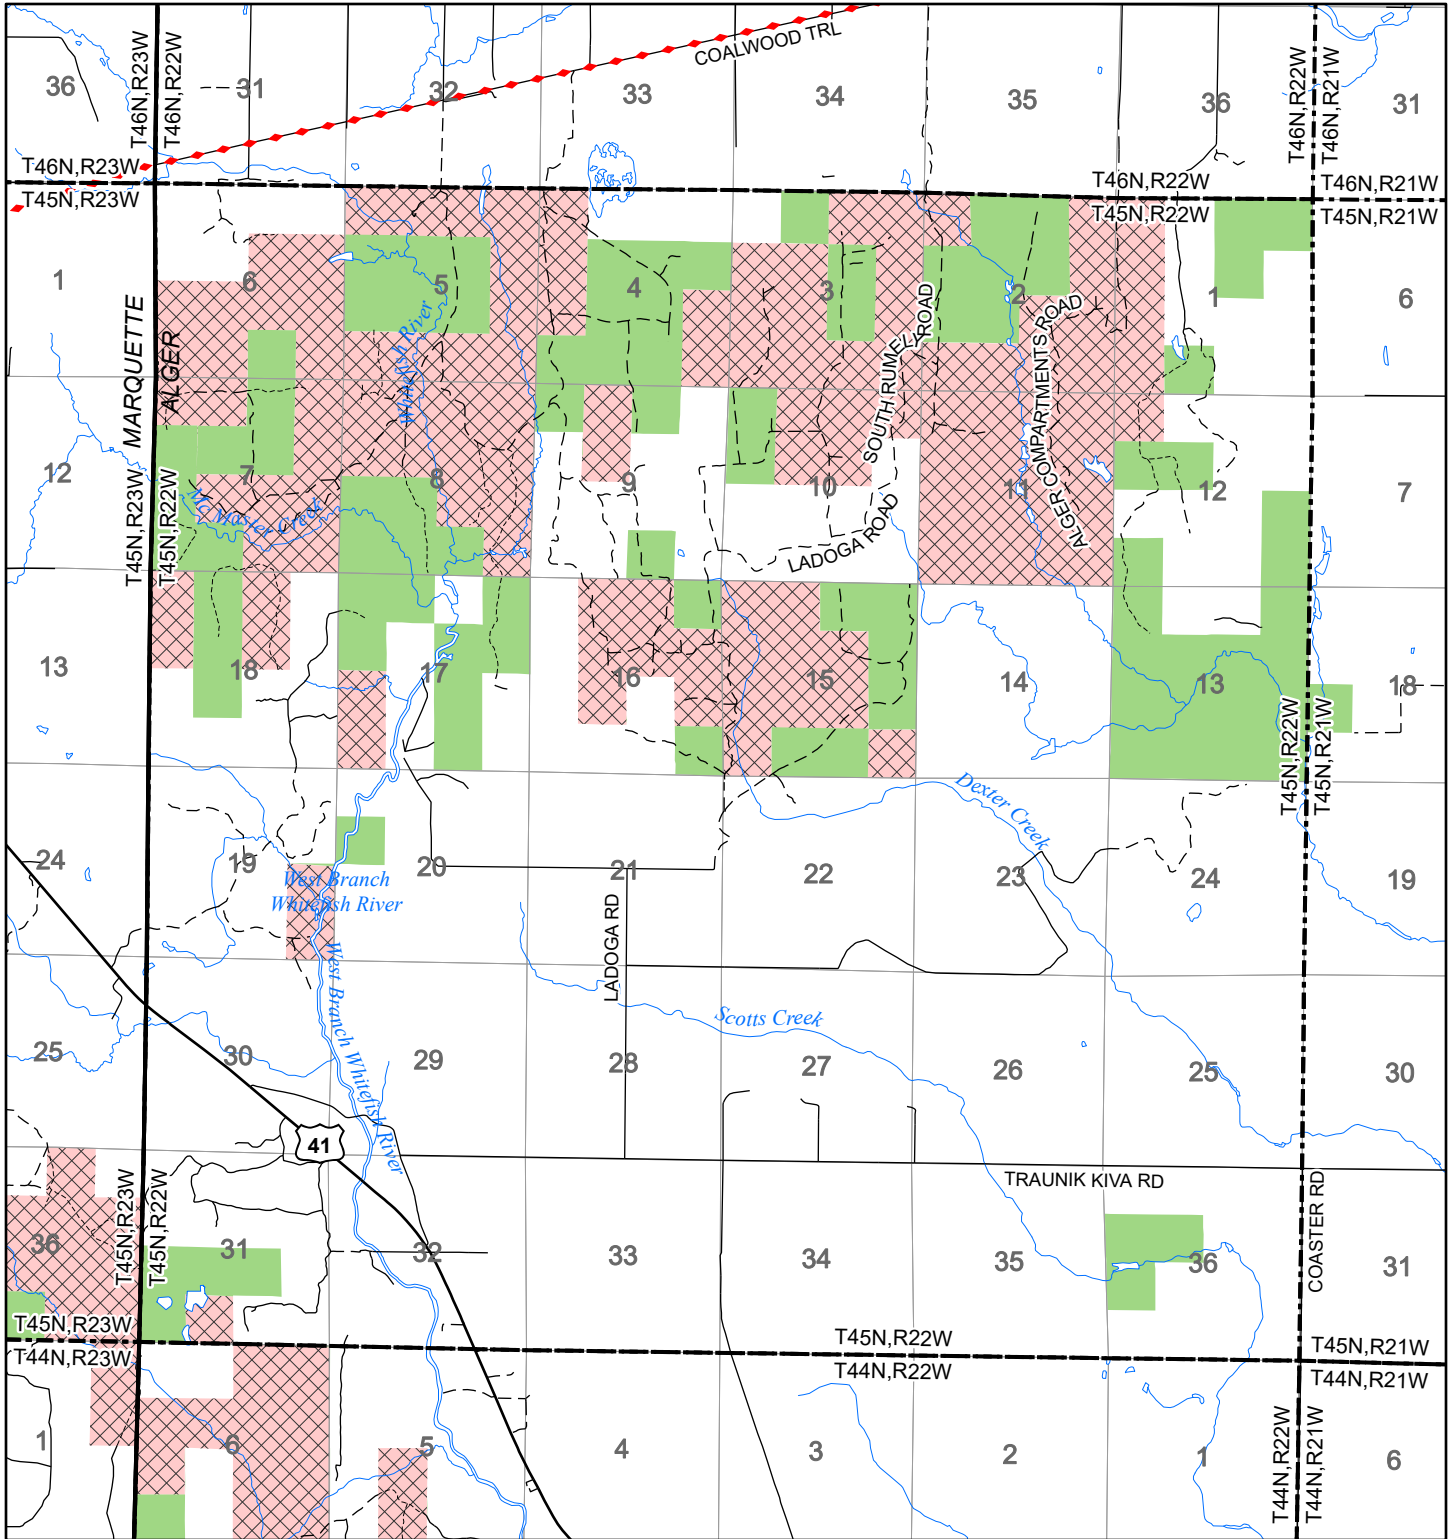

# 2022 Fuelwood Collection Map

## T45N,R22W

### ALGER CO.

- Open to Fuelwood Collection
- Open (Recently Closed Timber Sale)
- State land closed to fuelwood collection
- Snowmobile trail

Effective: April 1, 2022