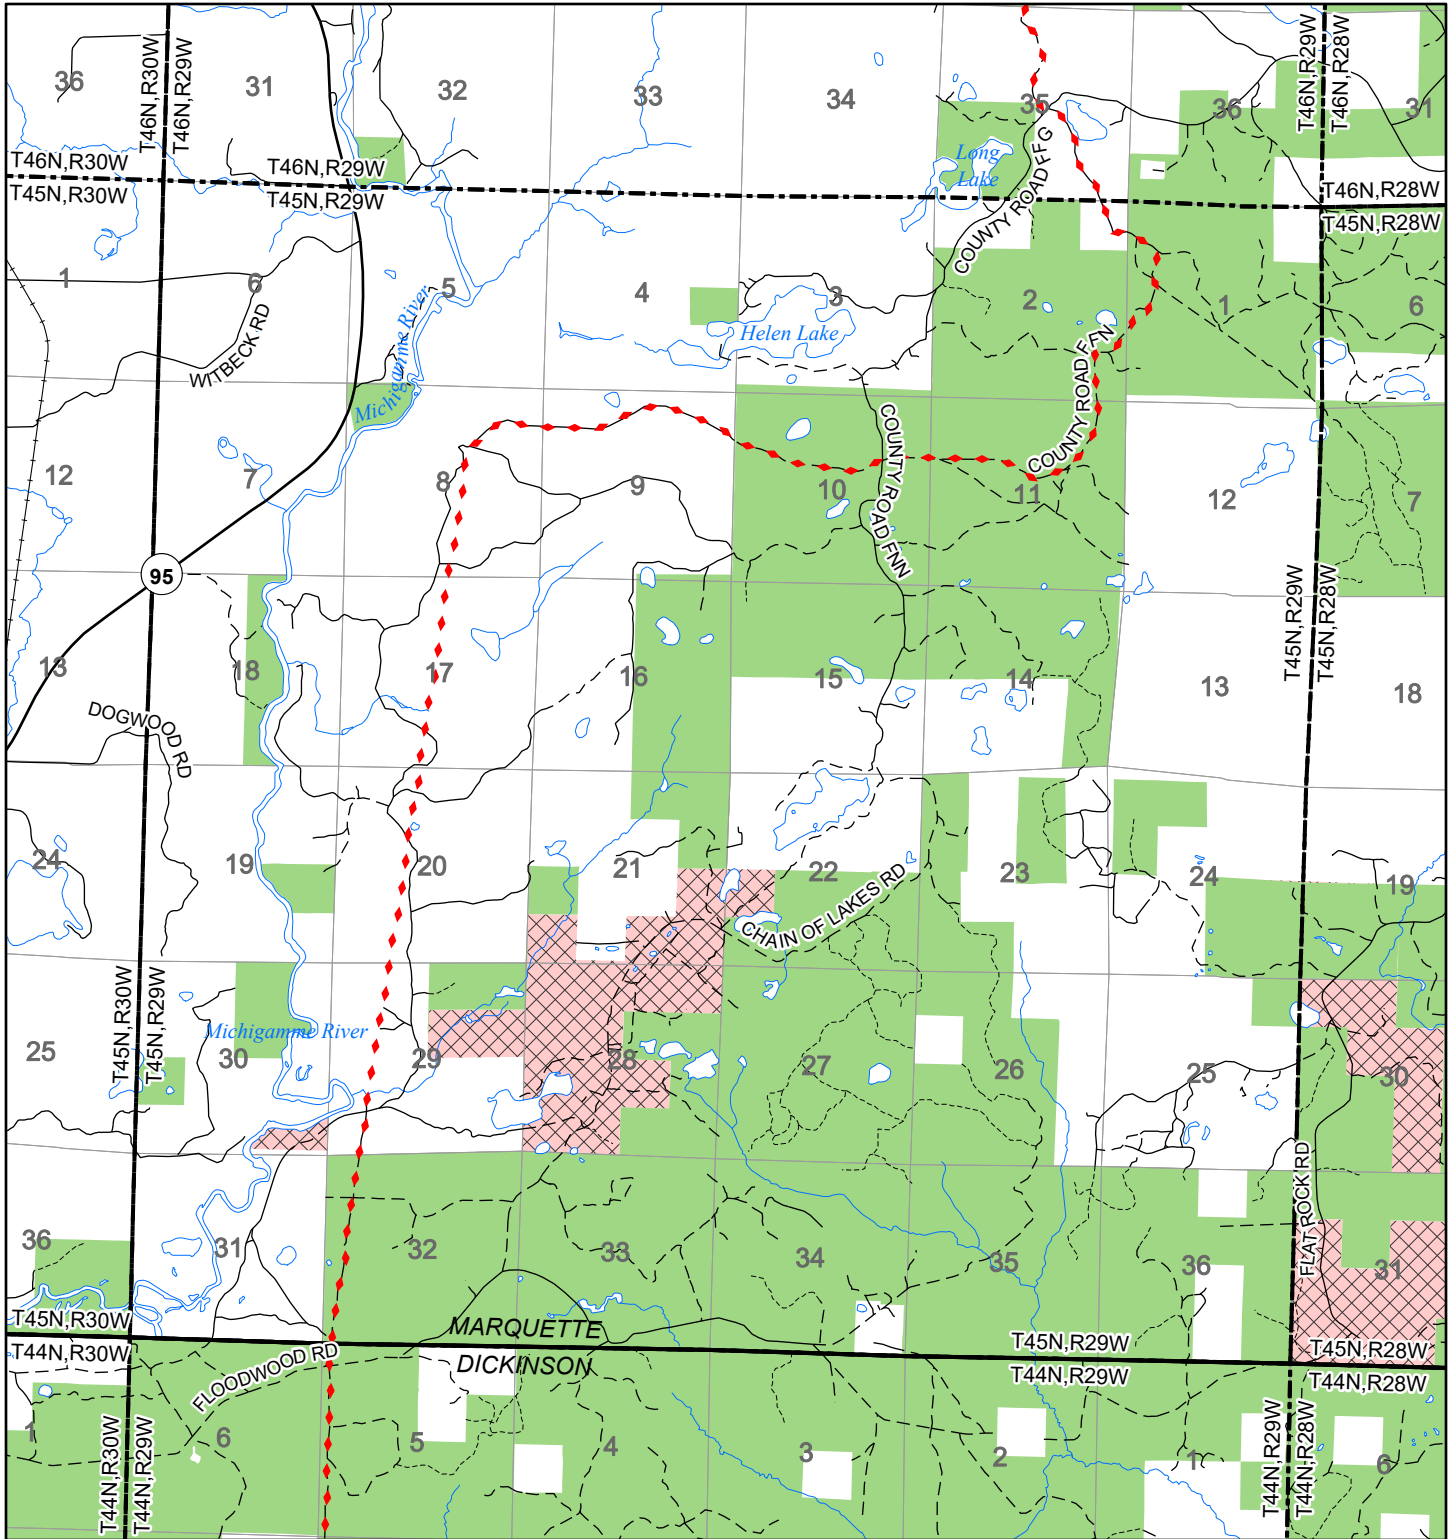

2022 Fuelwood Collection Map

T45N,R29W

MARQUETTE CO.

- Open to Fuelwood Collection
- Open (Recently Closed Timber Sale)
- State land closed to fuelwood collection
- Snowmobile trail

Effective: April 1, 2022