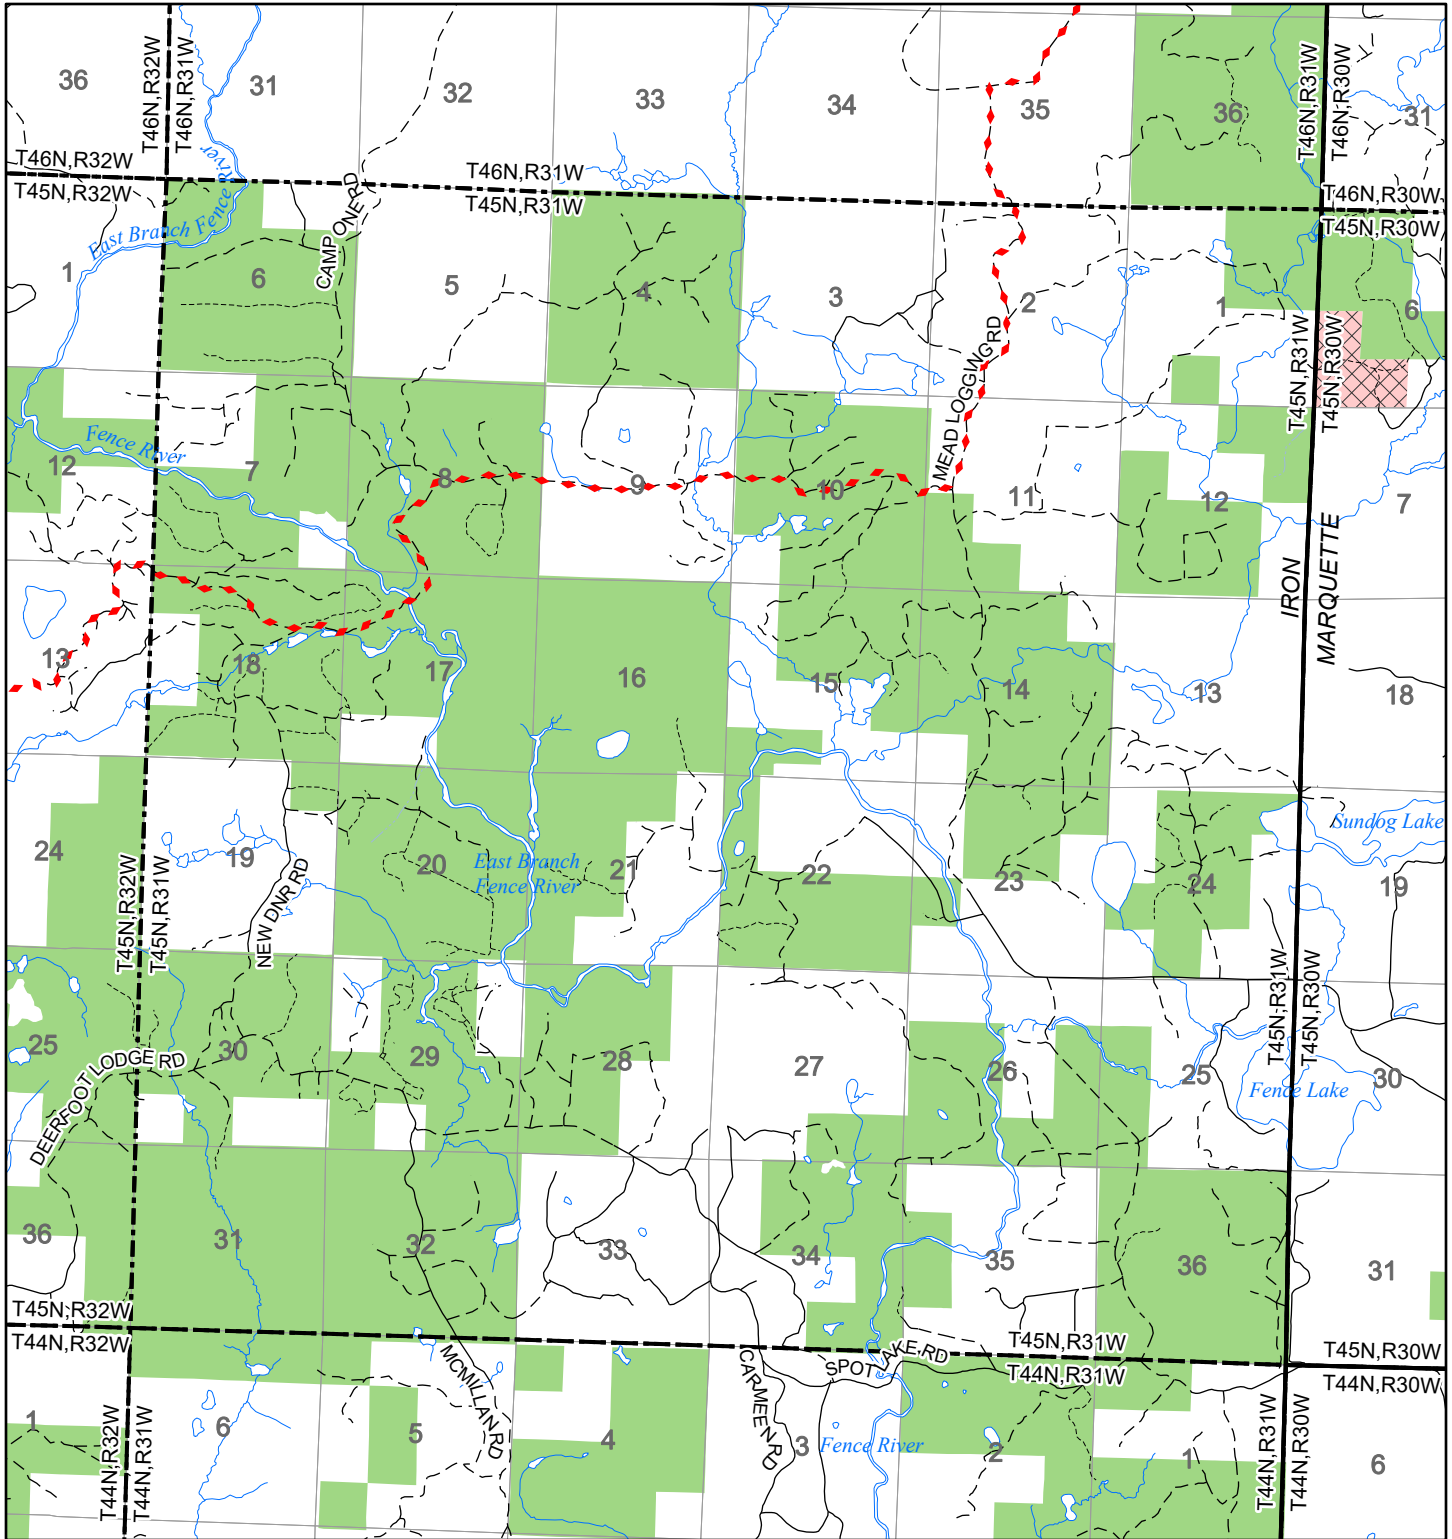

2022 Fuelwood Collection Map

T45N,R31W

IRON CO.

- Open to Fuelwood Collection
- Open (Recently Closed Timber Sale)
- State land closed to fuelwood collection
- Snowmobile trail

Effective: April 1, 2022