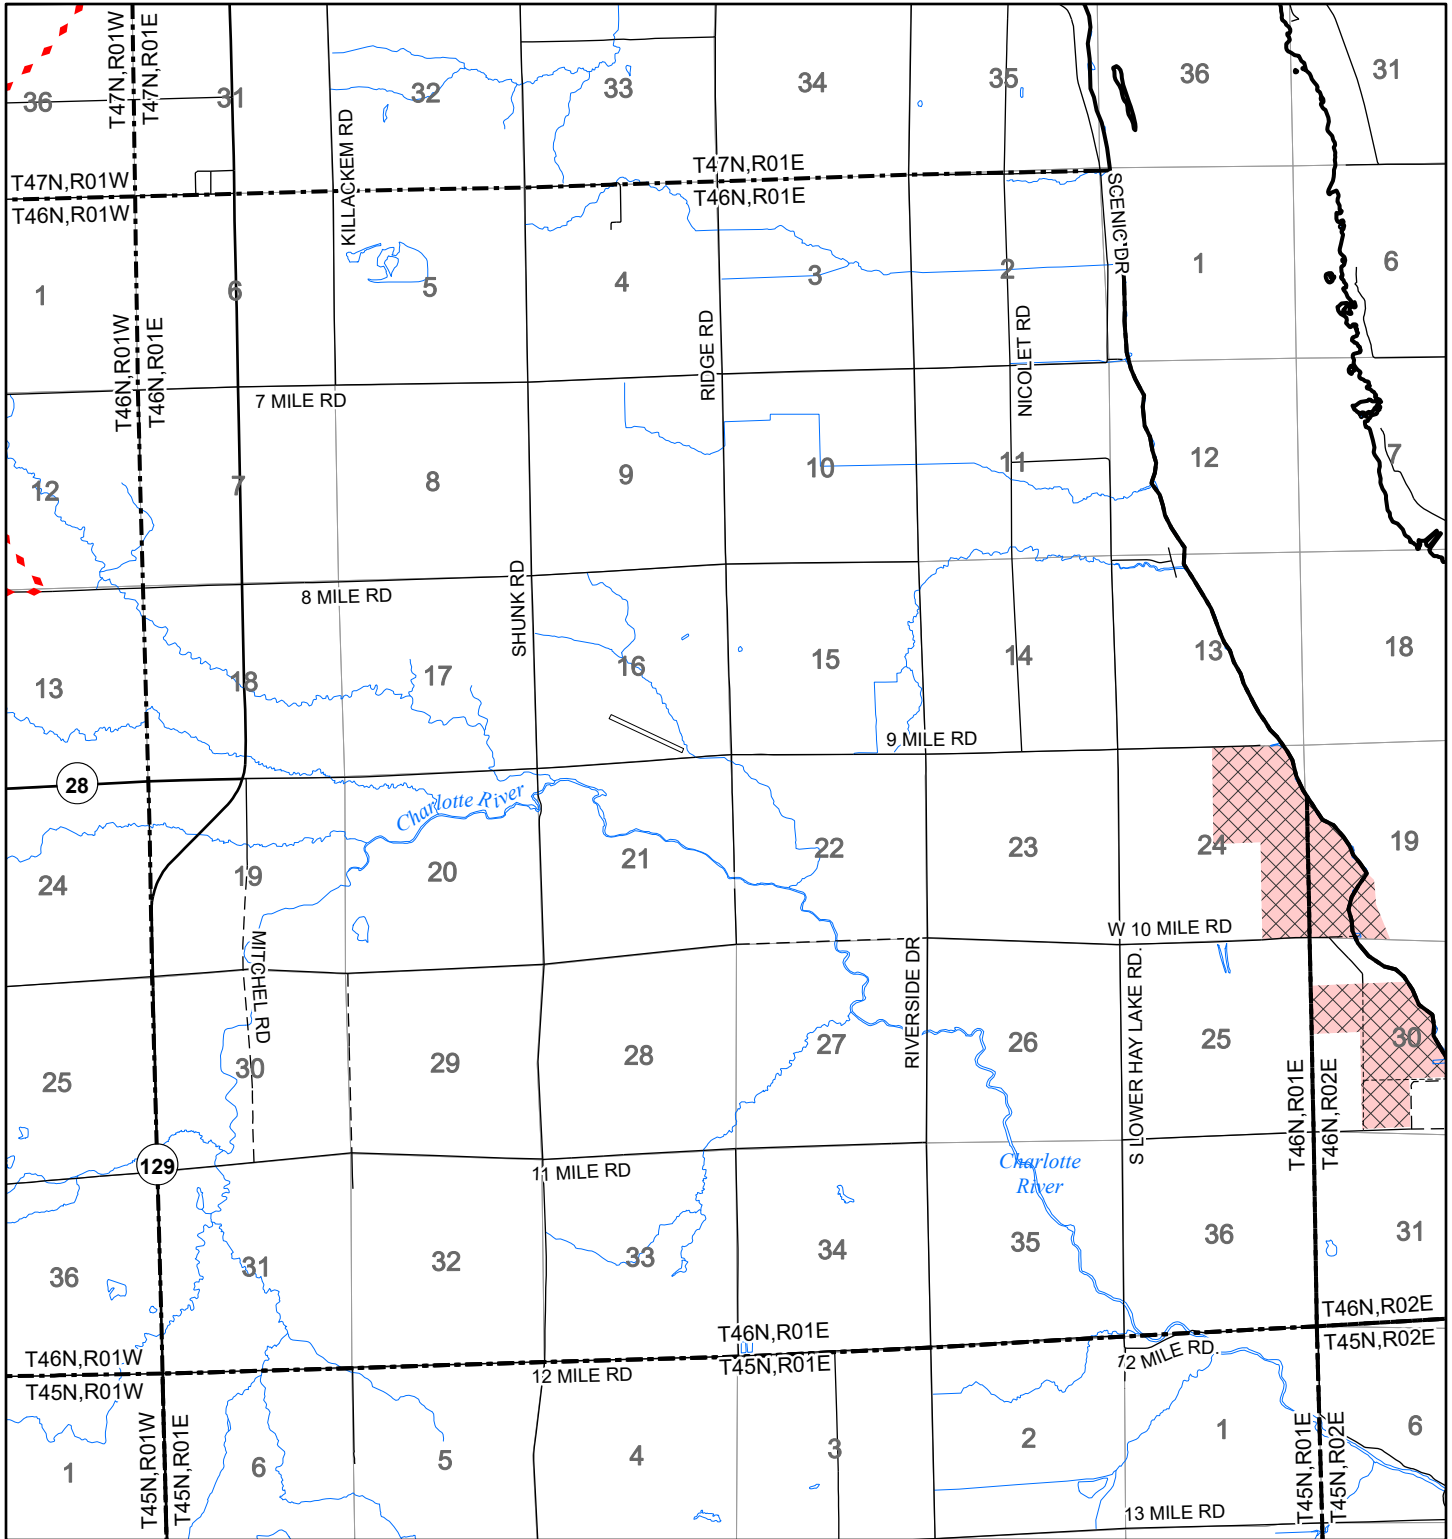

2022 Fuelwood Collection Map

T46N,R01E

CHIPPEWA CO.

- Open to Fuelwood Collection
- Open (Recently Closed Timber Sale)
- State land closed to fuelwood collection
- Snowmobile trail

Effective: April 1, 2022