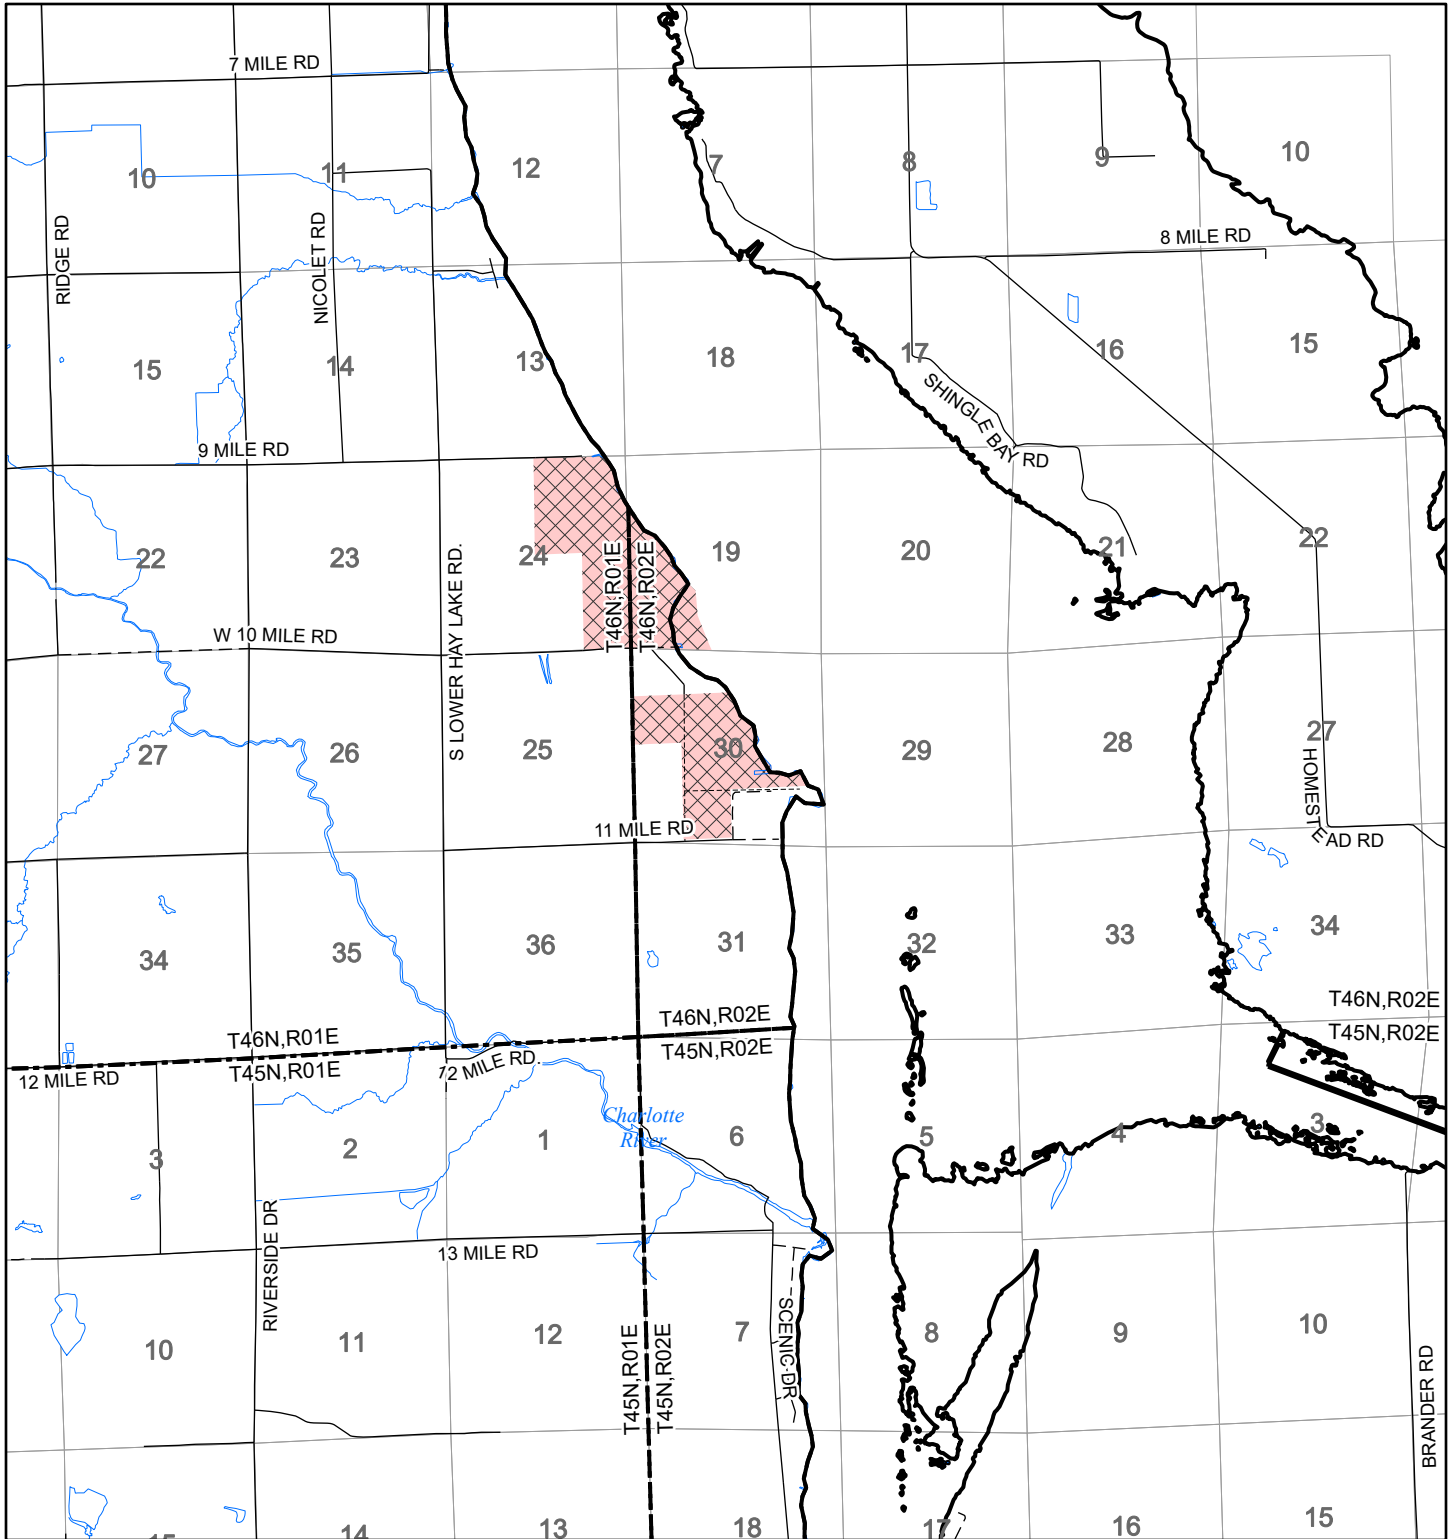

2022 Fuelwood Collection Map

T46N,R02E

CHIPPEWA CO.

- Open to Fuelwood Collection
- Open (Recently Closed Timber Sale)
- State land closed to fuelwood collection
- Snowmobile trail

Effective: April 1, 2022