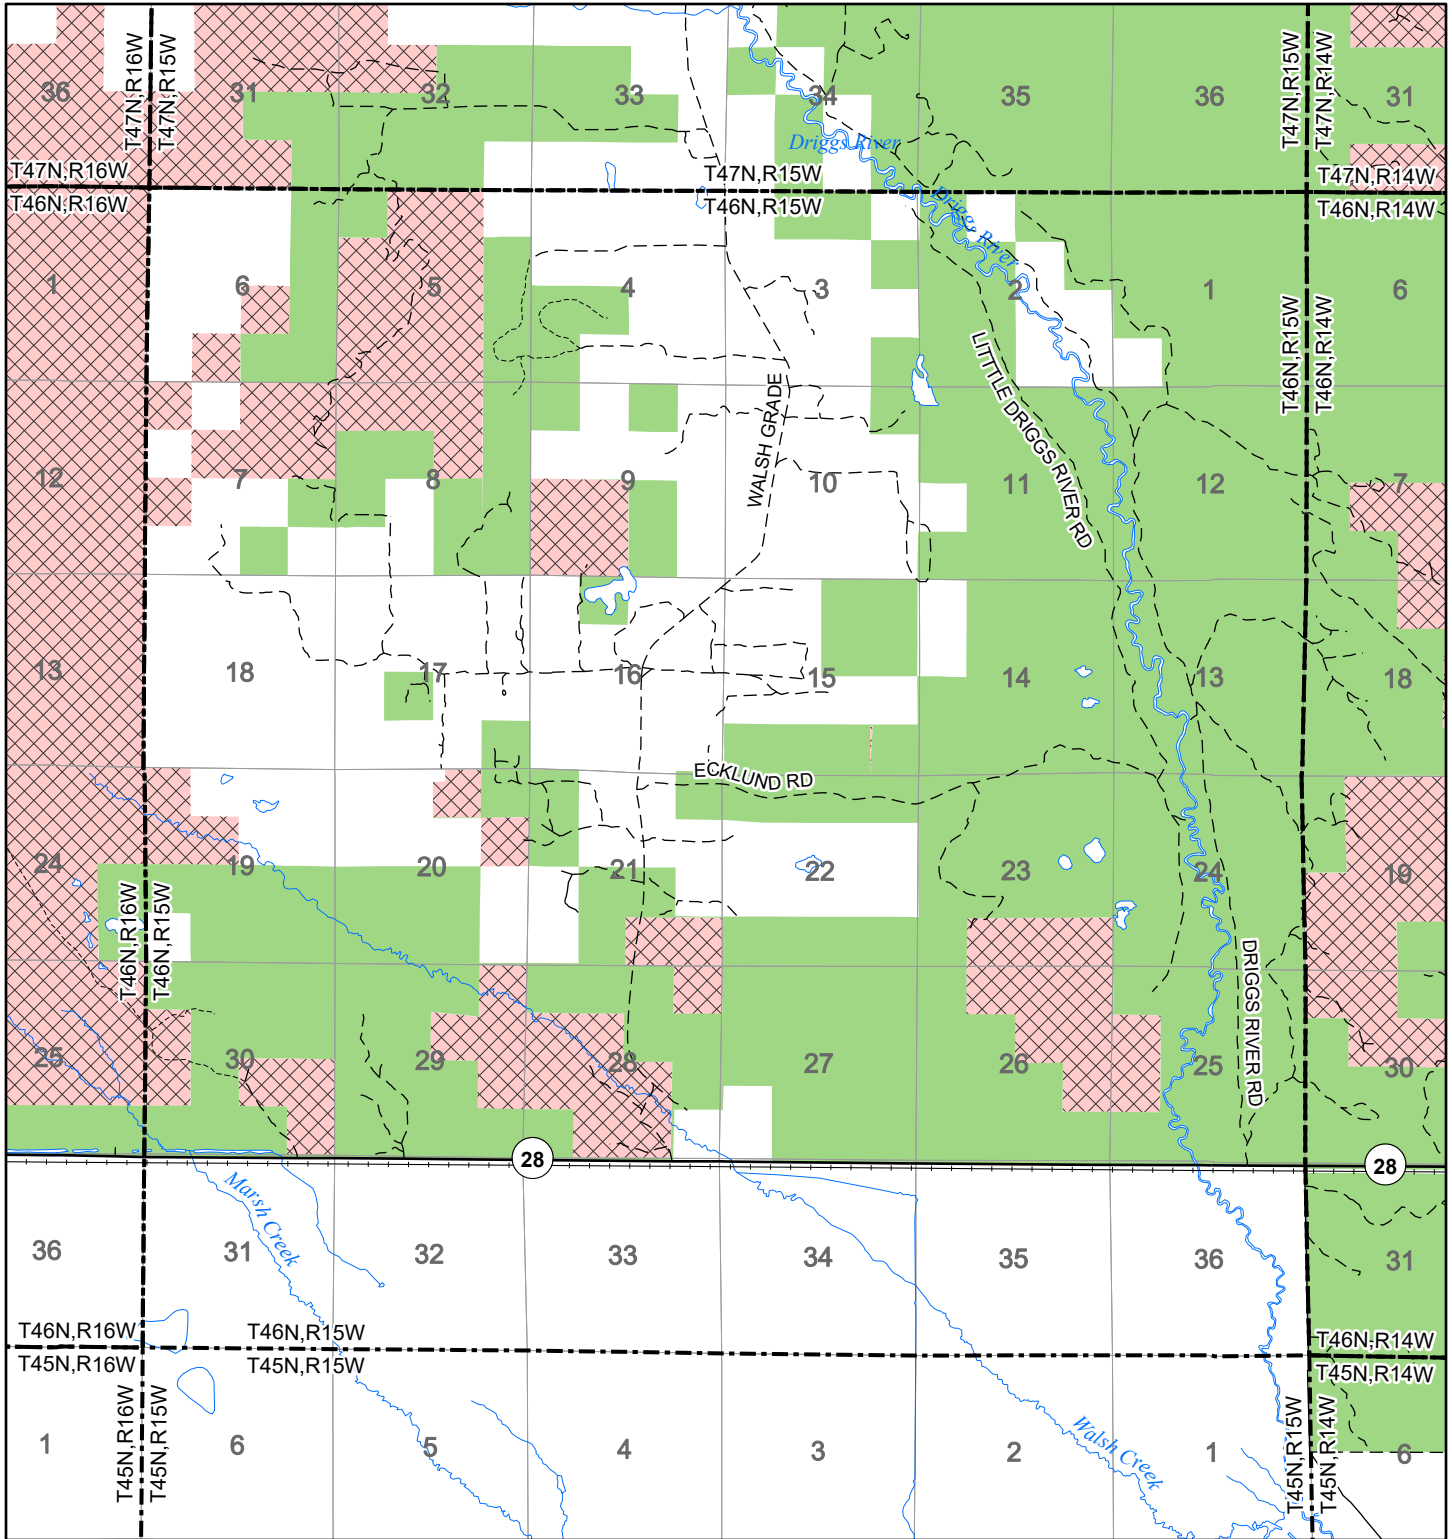

2022 Fuelwood Collection Map

T46N,R15W

SCHOOLCRAFT CO.

- Open to Fuelwood Collection
- Open (Recently Closed Timber Sale)
- State land closed to fuelwood collection
- Snowmobile trail

Effective: April 1, 2022