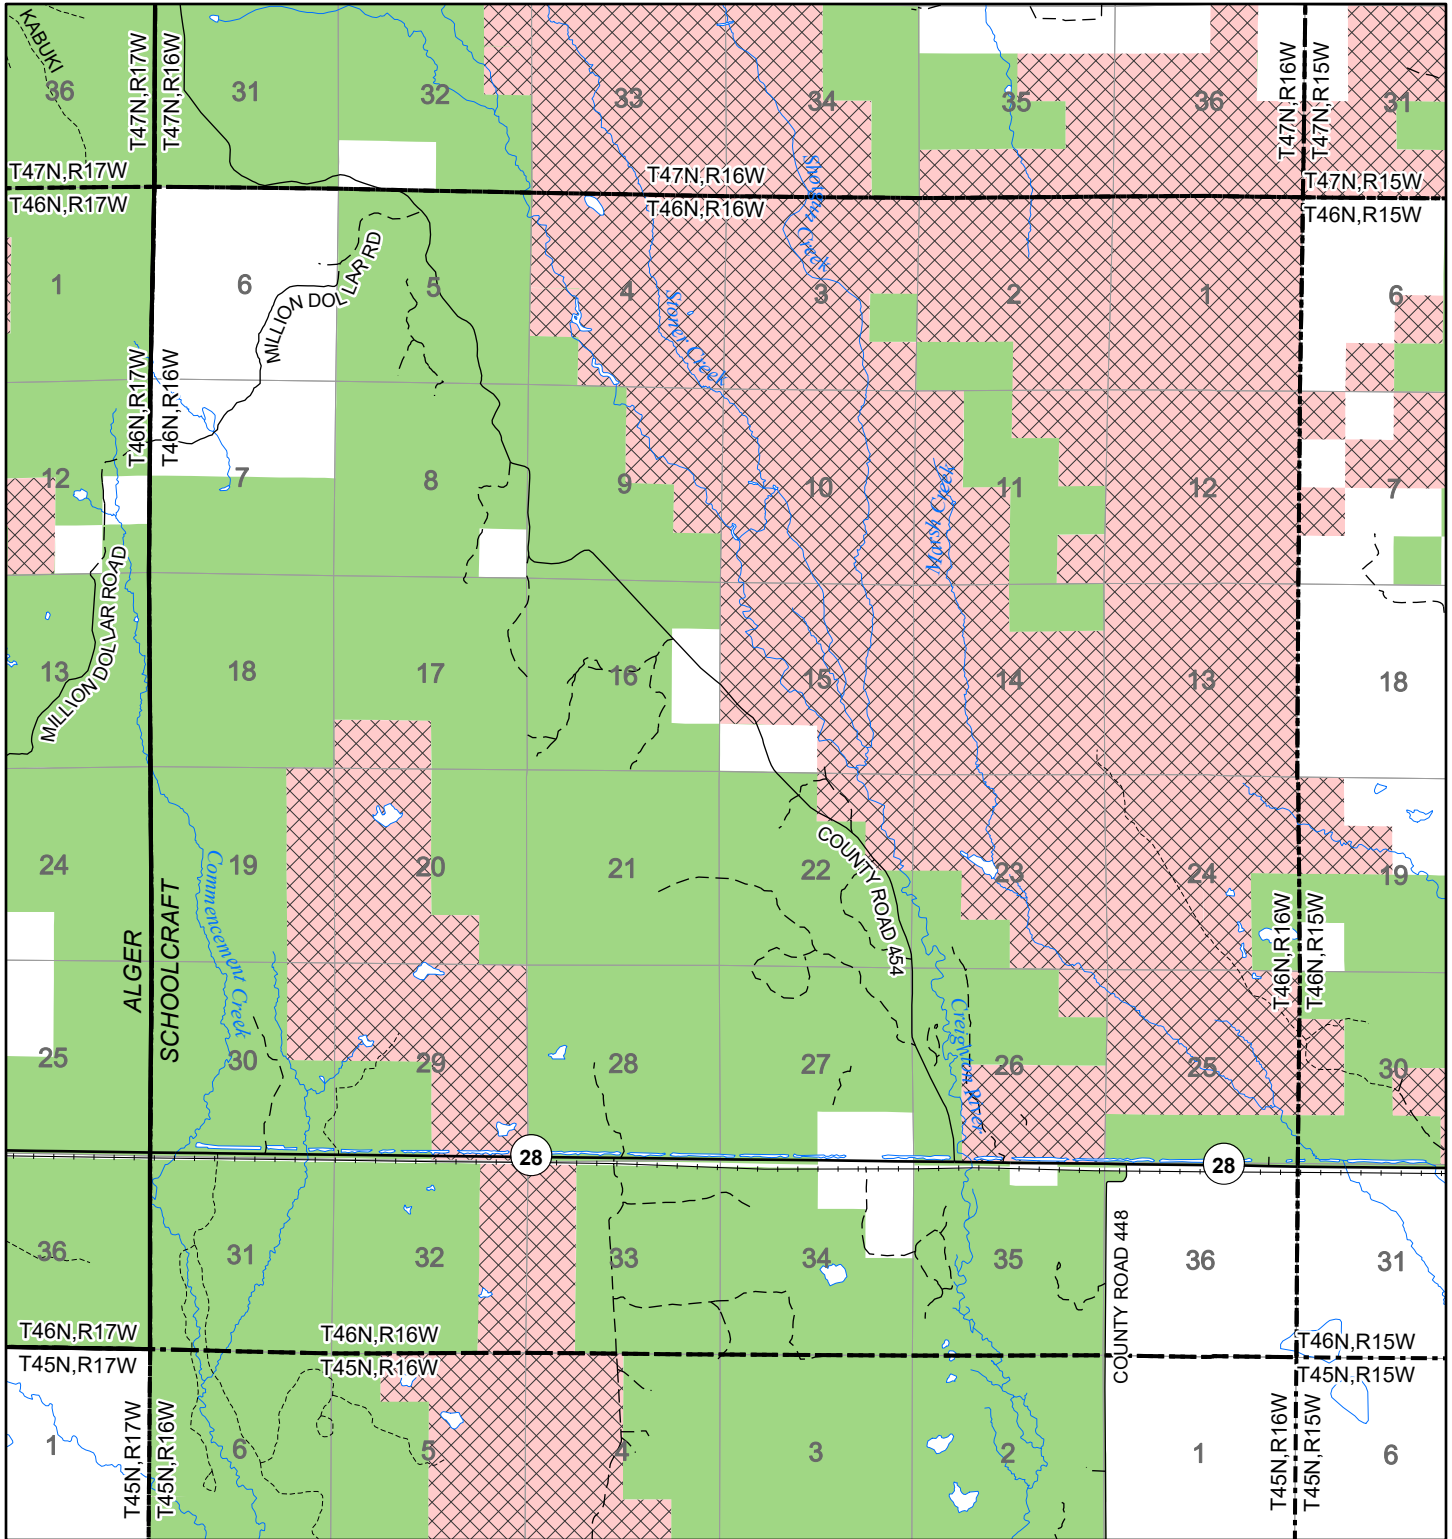

2022 Fuelwood Collection Map

T46N,R16W

SCHOOLCRAFT CO.

- Open to Fuelwood Collection
- Open (Recently Closed Timber Sale)
- State land closed to fuelwood collection
- Snowmobile trail

Effective: April 1, 2022